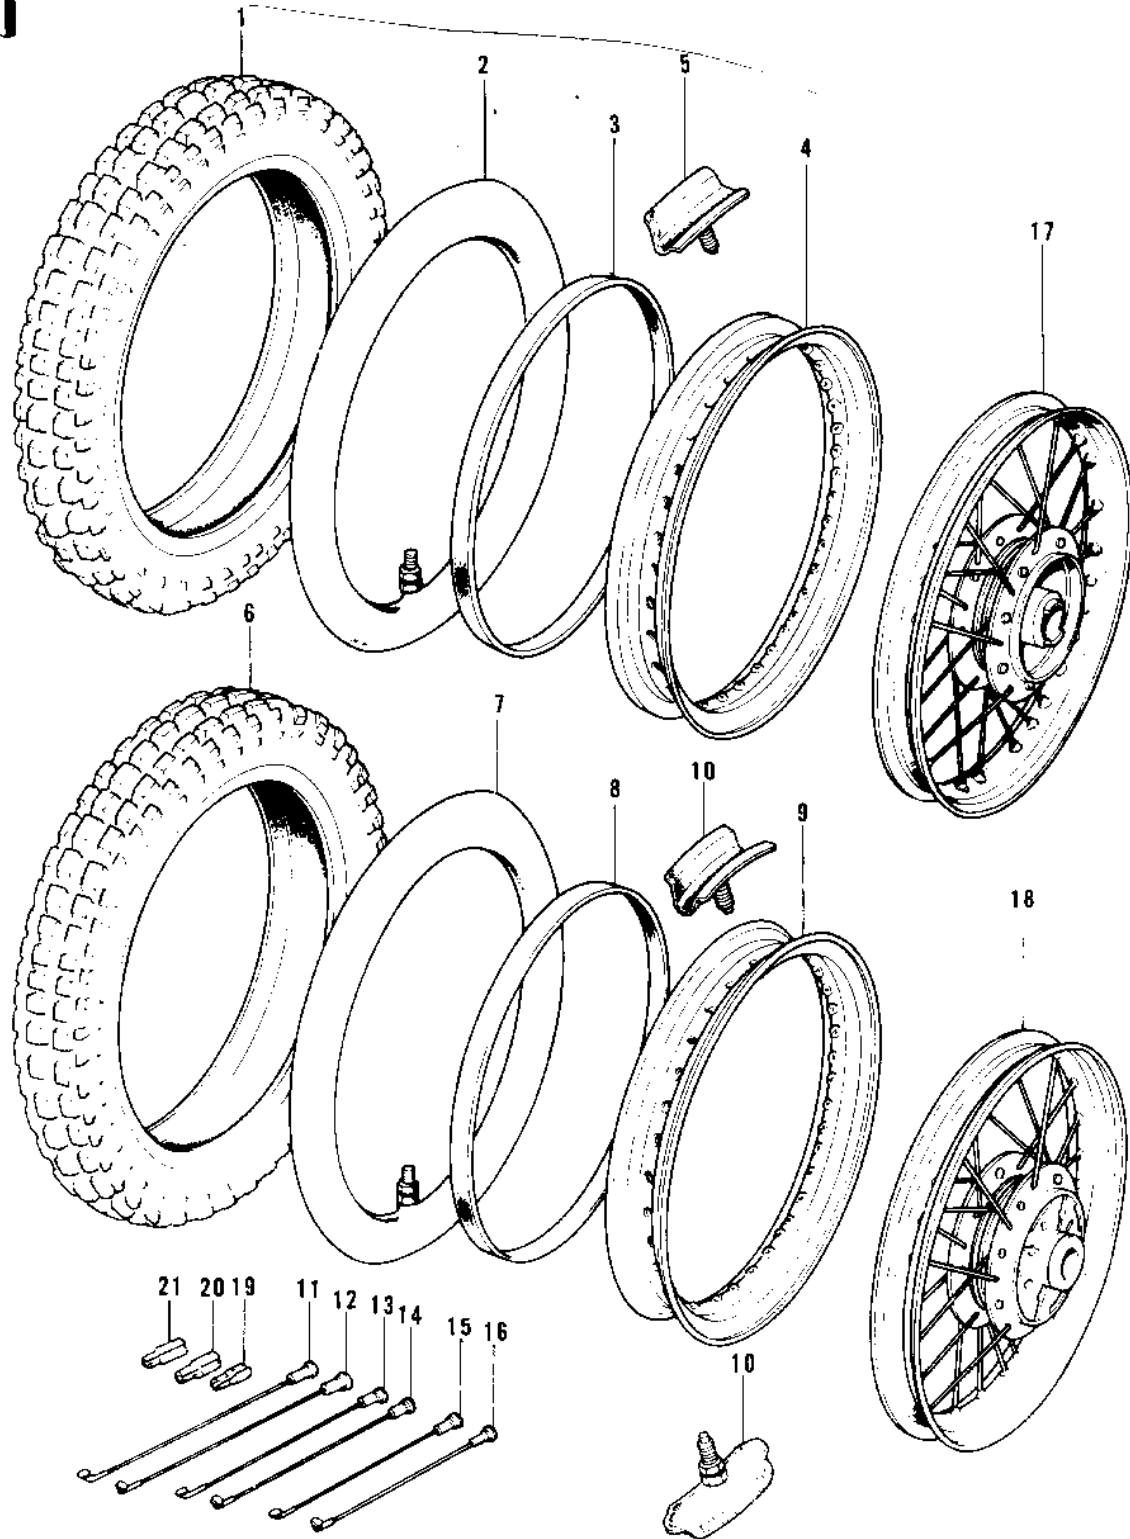

# 1975 F11-B PARTS DIAGRAM

WHEELS/TIRES (73-75 F11/F11-A/F11-B)

Re:  
---

# 1975 F11-B PARTS LIST

WHEELS/TIRES ('73-'75 F11/F11-A/F11-B)

ITEM NAME	PART NUMBER	QUANTITY
UNAVAILABLE IN PRICE BOOK (Ref # 1)	41019-008	
TUBE,2.75/3.70-21 (Ref # 2)	41022-1021	
BAND,RIM,3.00-21 (Ref # 3)	41023-1001	
RIM,ALLOY 1.60A X 21 (Ref # 4)	41025-064	
PROTECTOR-BEAD 1.60A (Ref # 5)	41024-006	
UNAVAILABLE IN PRICE BOOK (Ref # 6)	41019-002	
UNAVAILABLE IN PRICE BOOK (Ref # 7)	41022-024	
BAND,RIM,4.00/5.10-1 (Ref # 8)	41023-1006	
RIM,ALLOY 1.85B X 18 (Ref # 9)	41025-063	
PROTECTOR-BEAD 1.85B (Ref # 10)	41024-007	
SPOKE-ASY,FR INNER (Ref # 11)	41027-051	
SPOKE-ASY,FR OUTER (Ref # 12)	41028-050	
SPOKE-ASY,RR INNER (Ref # 13)	41027-052	
SPOKE-ASY,RR OUTER (Ref # 14)	41028-051	
SPOKE-ASY,RR INNER (Ref # 15)	41027-053	
SPOKE-ASY,RR OUTER (Ref # 16)	41028-052	
WHEEL ASSY-FRONT (Ref # 17)	41074-025	
WHEEL ASSY-REAR (Ref # 18)	42048-020	
WHEEL ASSY,REAR (Ref # 18)	42048-029	
WEIGHT,BALANCE,10G (Ref # 19)	41075-1007	
WEIGHT,BALANCE,20G (Ref # 20)	41075-1008	
WEIGHT,BALANCE,30G (Ref # 21)	41075-1009	