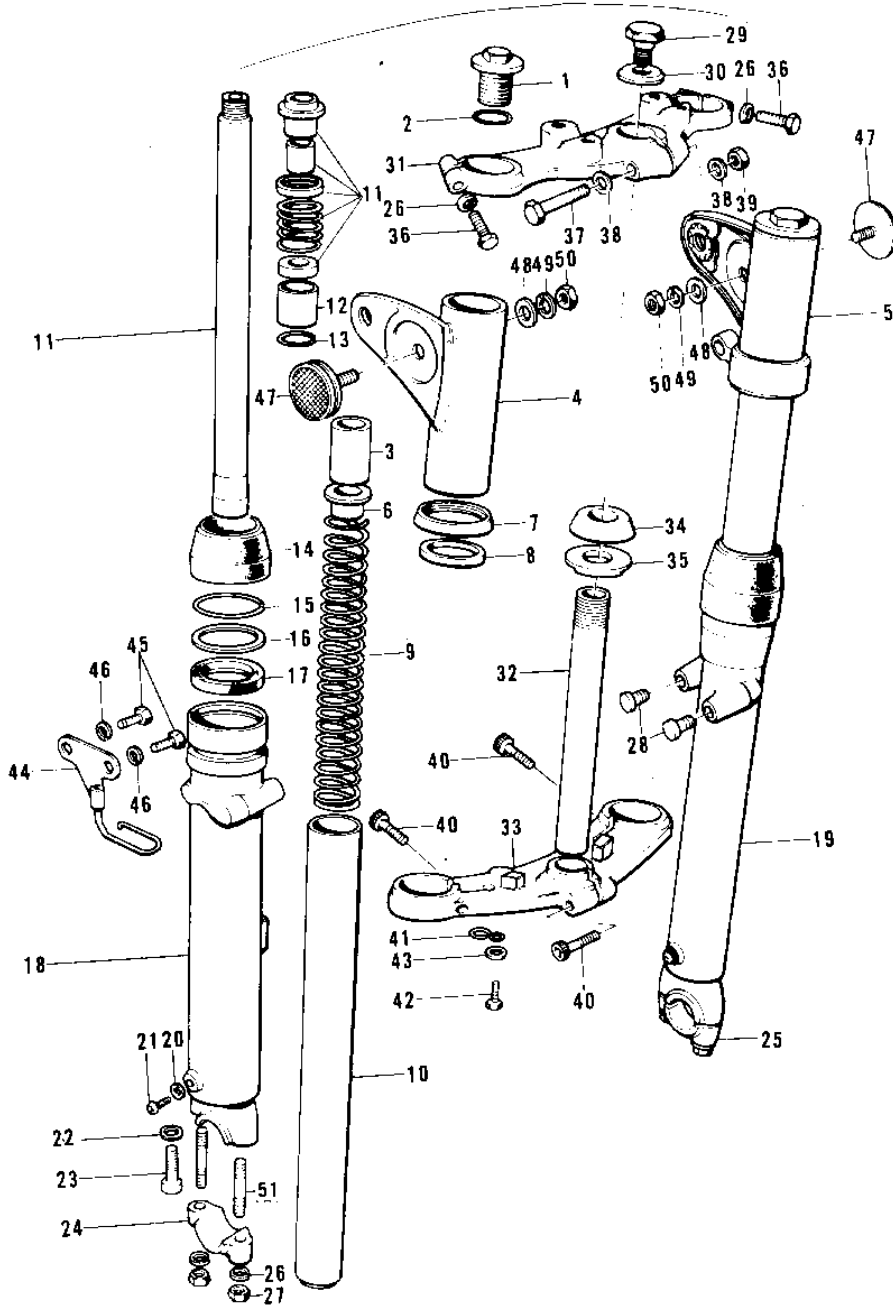

# 1975 F11-B PARTS DIAGRAM

FRONT FORK (73-75 F11/F11-A/F11-B)

Ref. No

1 ~ 40

- 1
- 2
- 3
- 4
- 5
- 6
- 7
- 8
- 9
- 10
- 11
- 12
- 13
- 14
- 15
- 16
- 17
- 18
- 19
- 20
- 21
- 22
- 23
- 24
- 25
- 26
- 27
- 28
- 29
- 30
- 31
- 32
- 33
- 34
- 35
- 36
- 37
- 38
- 39
- 40
- 41
- 42
- 43
- 44
- 45
- 46
- 47
- 48
- 49
- 50
- 51

# 1975 F11-B PARTS LIST

FRONT FORK ('73-'75 F11/F11-A/F11-B)

ITEM NAME	PART NUMBER	QUANTITY
FRONT FORK ASSY,BLAC (Ref # 1~40)	44001-081-21	
BOLT-FORK FITTING (Ref # 1)	44041-037	
"O" RING,FORK TOP (Ref # 2)	92055-1012	
SPACER (Ref # 3)	44028-025	
COVER-L.H FORK,BLACK (Ref # 4)	44033-047-21	
COVER-R.H FORK,BLACK (Ref # 5)	44034-047-21	
GUIDE-FORK SPRING (Ref # 6)	44029-019	
GUIDE-FORK COVER (Ref # 7)	44032-009	
SPRING-FORK (Ref # 8)	44026-041	
SPRING-FORK (Ref # 9)	44026-041	
TUBE-FORK INNER (Ref # 10)	44013-036	
CYLINDER-FORK (Ref # 11)	44022-009	
PISTON FORK (Ref # 12)	44018-001	
CIRCLIP FORK PISTON (Ref # 13)	44044-008	
DUST SHIELD-FORK (Ref # 14)	44010-019	
CIRCLIP OIL SEAL FIT (Ref # 15)	44044-005	
WASHER OIL SEAL FIT (Ref # 16)	44043-023	
OIL SEAL,FORK (Ref # 17)	44009-020	
TUBE,RH,FORK OUTER (Ref # 18)	44006-042	
TUBE,RH,FORK OUTER (Ref # 19)	44006-042	
GASKET FORK DRAIN PL (Ref # 20)	44045-002	
SCREW PAN HEAD 4X8 (Ref # 21)	220B0408	
GASKET,FORK CYLINDER (Ref # 22)	44045-057	
BOLT-FORK CYLINDER (Ref # 23)	44041-040	
HOLDER-FRONT AXLE,L. (Ref # 24)	44063-004	
HOLDER-FRONT AXLE,R. (Ref # 25)	44063-005	
WASHER SPRING 8MM (Ref # 26)	461F0800	
NUT,8MM (Ref # 27)	311B0800	
CAP (Ref # 28)	44062-002	