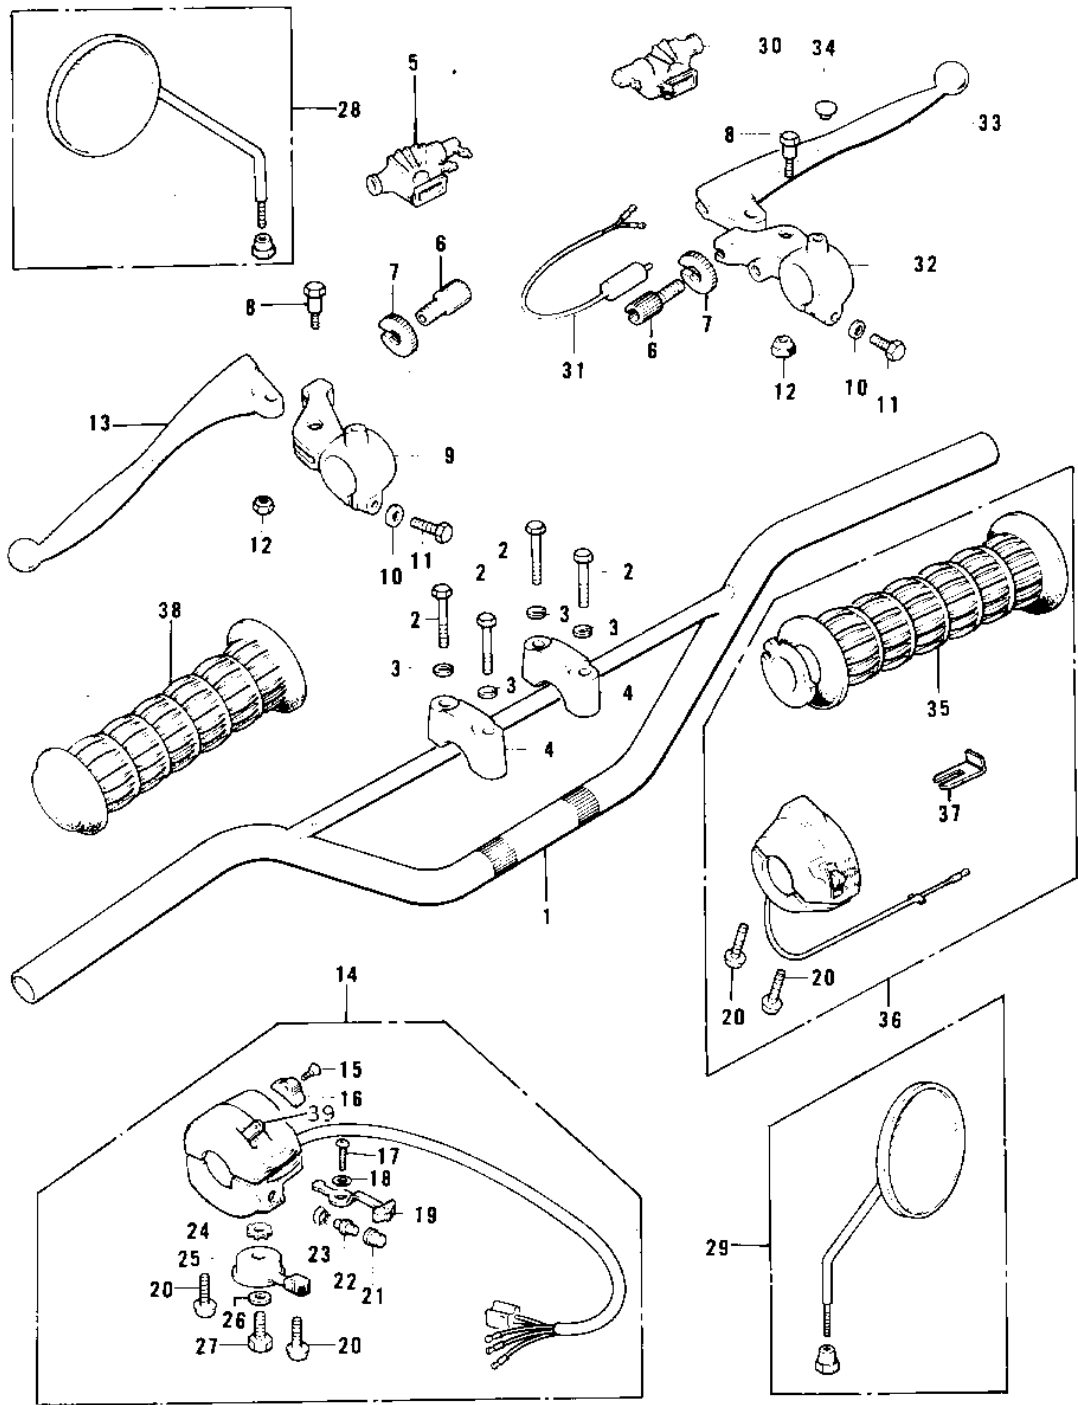

1975 F11-B PARTS DIAGRAM

HANDLEBAR (F11-B)

1975 F11-B PARTS LIST

HANDLEBAR (F11-B)

ITEM NAME	PART NUMBER	QUANTITY
HANDLEBAR (Ref # 1)	46004-019	
BOLT 8X38 (Ref # 2)	92001-1405	
WASHER SPRING 8MM (Ref # 3)	461F0800	
HOLDER-HANDLEBAR (Ref # 4)	46012-008	
BOOTS,LEVER HOLDER (Ref # 5)	49006-1017	
SCREW CABLE ADJUST (Ref # 6)	46055-003	
NUT-LOCK (Ref # 7)	46056-005	
BOLT,HEX HEAD,5X22 (Ref # 8)	92007-046	
HOLDER-CLUTCH LEV,BL (Ref # 9)	46094-011-21	
WASHER PLAIN 6MM (Ref # 10)	410B0600	
BOLT HEX HEAD 6X25 (Ref # 11)	110N0625	
NUT-LOCK,5MM (Ref # 12)	92019-014	
LEVER-CLUTCH (Ref # 13)	46092-015	
CASE ASSY,L.H,BLACK (Ref # 14)	46091-029-21	
L.H GRIP SWITCH KIT (Ref # 15,16,)	99990-531	
SCREW CNTSNK HD 3X8 (Ref # 15)	221B0308A	
KNOB-L.H SWITCH (Ref # 16)	46044-011	
SCREW PAN HEAD 3X5 (Ref # 17)	220B0305A	
WASHER (Ref # 18)	92095-010	
KNOB-SWITCH (Ref # 19)	46044-012	
SCREW-PAN-CROS,5X25 (Ref # 20)	220B0525	
SWITCH ASSY,HORN BUT (Ref # 21)	27010-1009	
SWITCH ASSY,HORN BUT (Ref # 22)	27010-1009	
SWITCH ASSY,HORN BUT (Ref # 23)	27010-1009	
WASHER LOCK (Ref # 24)	92095-012	
LEVER,STARTER,BLACK (Ref # 25)	46096-008-10	
WASHER PLAIN 6MM (Ref # 26)	410B0600	
BOLT,6X10 (Ref # 27)	112G0610	
REAR VIEW MIRROR,L.H (Ref # 28)	56003-009	

1975 F11-B PARTS LIST

HANDLEBAR (F11-B)

ITEM NAME	PART NUMBER	QUANTITY
REAR VIEW MIRROR,R.H (Ref # 29)	56002-020	
BOOTS,LEVER HOLDER (Ref # 30)	49006-1017	
SWITCH-FR BRAKE LAMP (Ref # 31)	27021-005	
HOLDER-FR BRK LEV,BL (Ref # 32)	46060-009-21	
LEVER FRONT BRAKE (Ref # 33)	46058-004	
CAP-RR VIEW MIRROR (Ref # 34)	92102-009	
GRIP ASSY-THROTTLE (Ref # 35)	46019-022	
CASE ASSY,R.H. BLACK (Ref # 36)	46018-037-21	
HOLDER,CONTROL CABLE (Ref # 37)	46037-023	
RUBBER-L.H GRIP (Ref # 38)	46075-019	
SWITCH ASSY,L.H (Ref # 39)	46089-015	