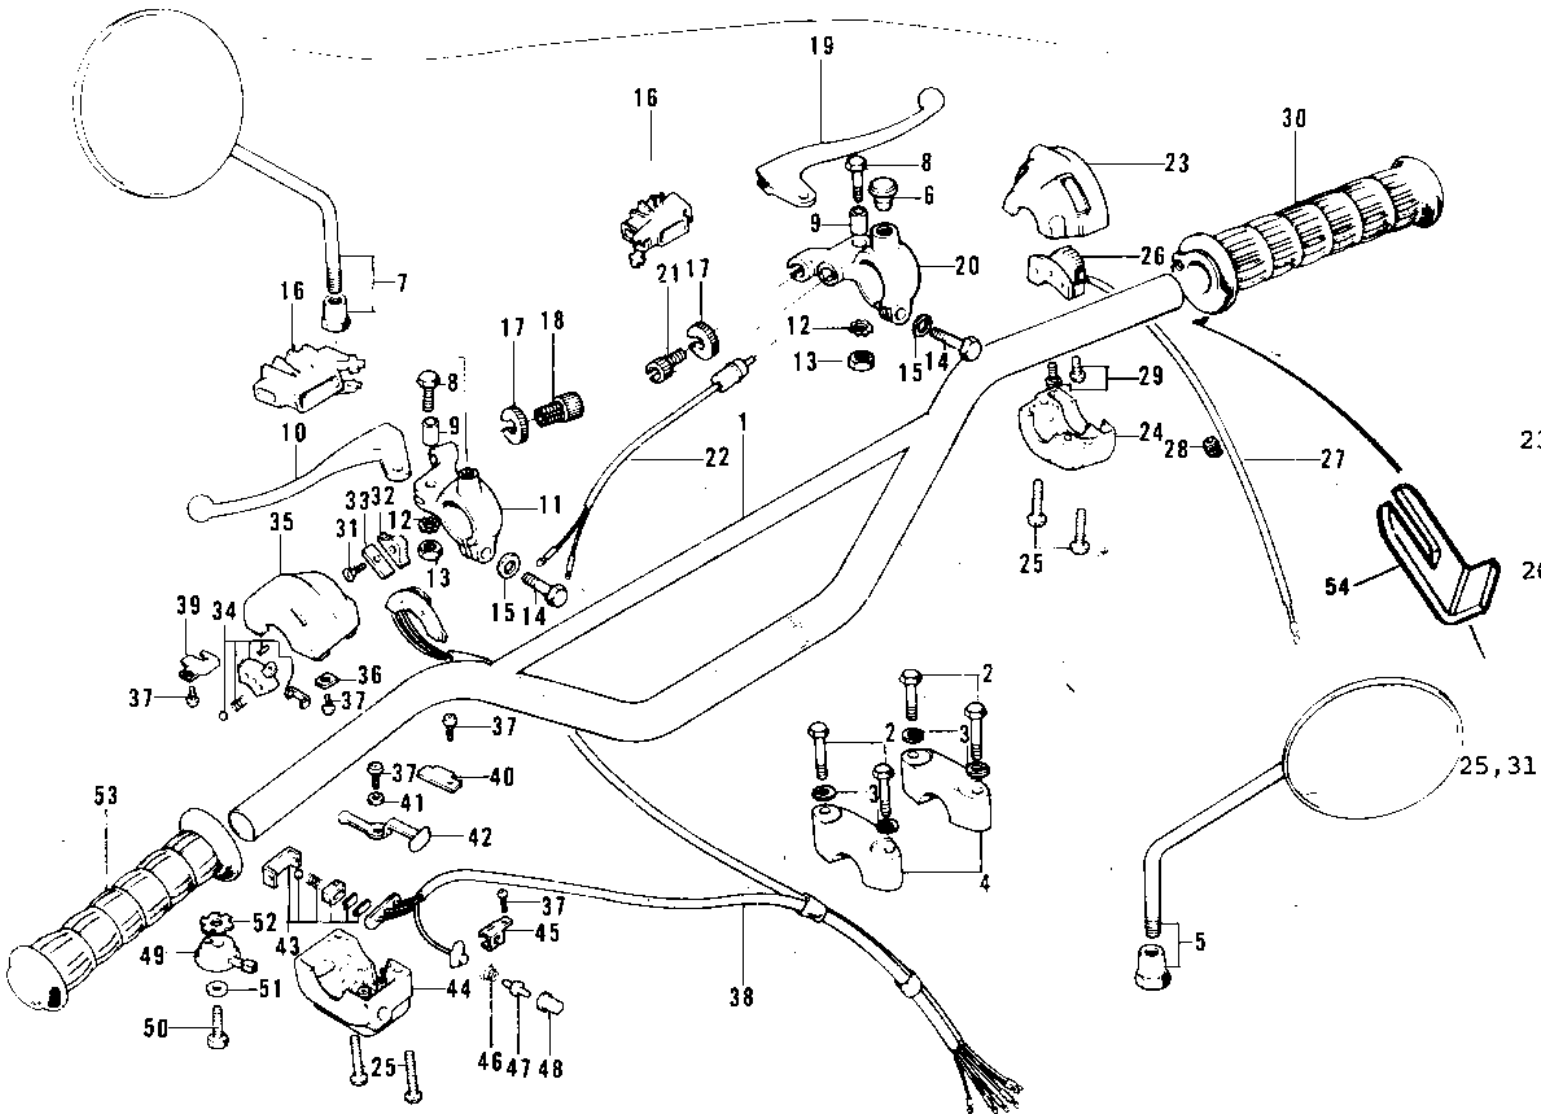

1974 F11-A PARTS DIAGRAM

HANDLEBAR (F11-A)

re

1974 F11-A PARTS LIST

HANDLEBAR (F11-A)

ITEM NAME	PART NUMBER	QUANTITY
HANDLEBAR (Ref # 1)	46004-019	1
BOLT 8X38 (Ref # 2)	92001-1405	1
WASHER SPRING 8MM (Ref # 3)	461F0800	1
HOLDER-HANDLEBAR (Ref # 4)	46012-008	1
REAR VIEW MIRROR,R.H (Ref # 5)	56002-020	1
CAP-RR VIEW MIRROR (Ref # 6)	92102-009	1
REAR VIEW MIRROR,L.H (Ref # 7)	56003-009	1
BOLT HEX HEAD 5X20 (Ref # 8)	92007-020	1
COLLAR LEVER (Ref # 9)	46059-011	1
LEVER-CLUTCH (Ref # 10)	46092-015	1
HOLDER-CLUTCH LEV,BL (Ref # 11)	46094-011-21	1
WASHER LOCK 5MM (Ref # 12)	464H0500	1
NUT 5MM (Ref # 13)	312B0500	1
BOLT HEX HEAD 6X25 (Ref # 14)	110N0625	1
WASHER PLAIN 6MM (Ref # 15)	410B0600	2
DUST COVER (Ref # 16)	46071-002	1
NUT-LOCK (Ref # 17)	46056-005	1
SCREW CABLE ADJUST (Ref # 18)	46055-003	1
LEVER FRONT BRAKE (Ref # 19)	46058-004	1
HOLDER-FR BRK LEV,BL (Ref # 20)	46060-009-21	1
SCREW,CABLE ADJUST (Ref # 21)	46055-010	1
SWITCH-FR BRAKE LAMP (Ref # 22)	27021-005	1
CASE ASSY-R.H,F.BLAC (Ref # 23~30)	46018-023-21	1
CASE-R.H UPPER,BLACK (Ref # 23)	46041-009-21	1
CASE-R.H LOWER,BLACK (Ref # 24)	46023-009-21	1
SCREW PAN HEAD 5X22 (Ref # 25)	220B0522	1
SWITCH ASSY-ENG STOP (Ref # 26~28)	46027-010	1
SWITCH-ENGINE STOP (Ref # 26)	46028-004	1
WIRING HARNESS-STP S (Ref # 27)	46082-024	1