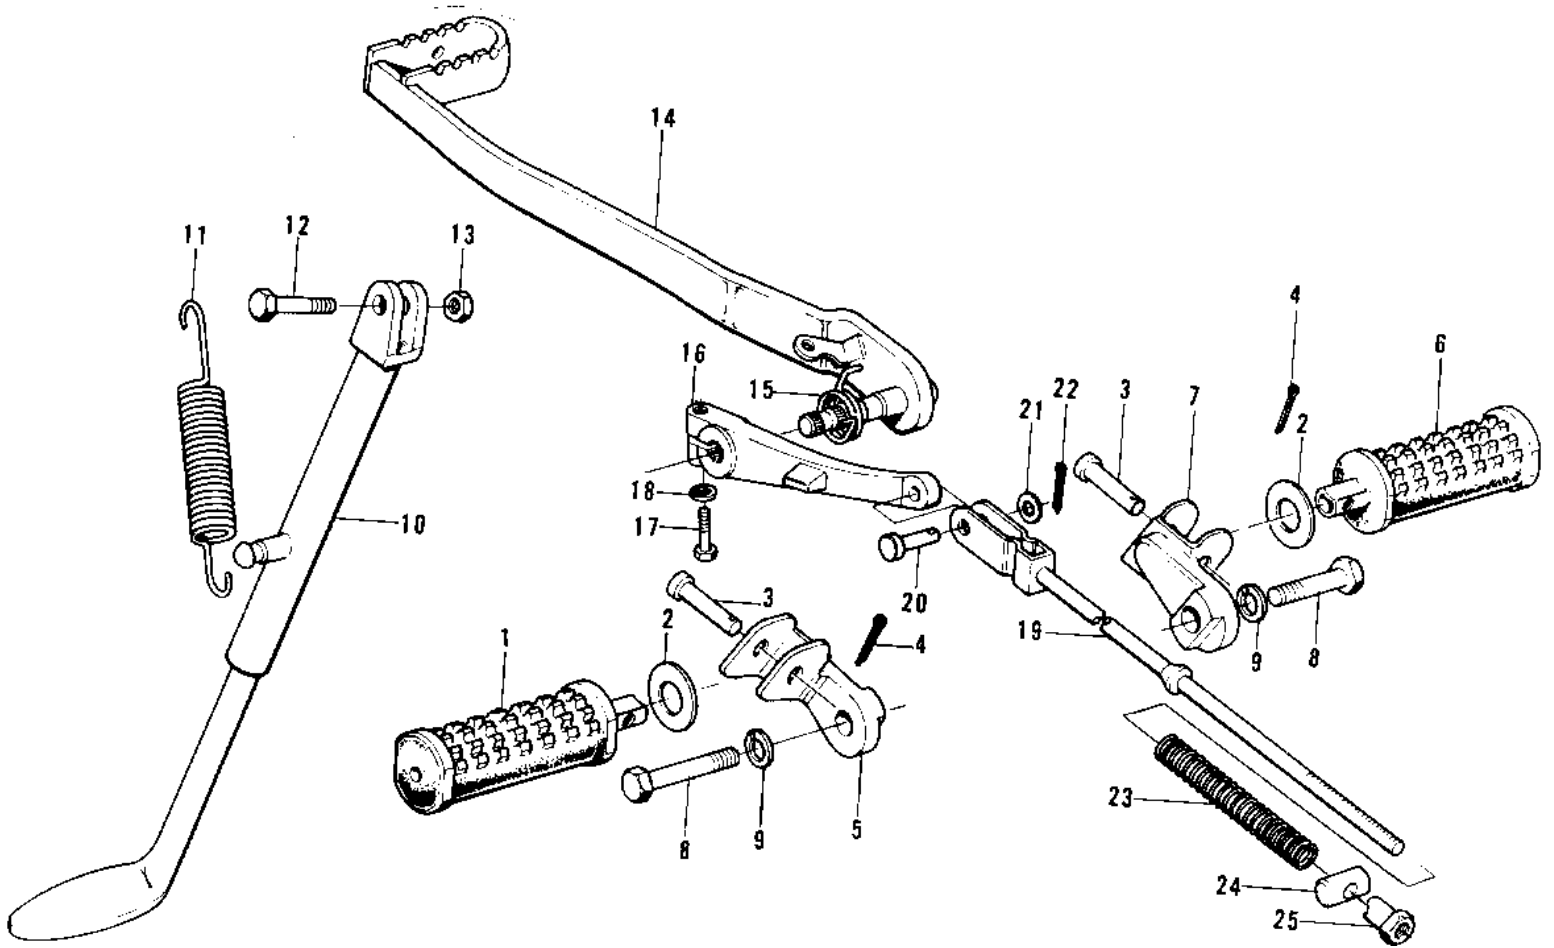

1975 F11-B PARTS DIAGRAM

FOOTRESTS/STAND/BRAKE PEDAL

1975 F11-B PARTS LIST

FOOTRESTS/STAND/BRAKE PEDAL

ITEM NAME	PART NUMBER	QUANTITY
STEP-ASSY,FR,LH (Ref # 1)	34027-1114	
STEP-ASSY,FR,LH (Ref # 1)	34027-1114	
WASHER PL 22.5X36X2. (Ref # 2)	92022-204	
PIN-FOOTREST BAR FIT (Ref # 3)	92043-080	
PIN,COTTER,2.5X15 (Ref # 4)	550D2515	
BRKT LH FOOTREST BAR (Ref # 5)	34007-010	
STEP-ASSY,FR,RH (Ref # 6)	34027-1115	
STEP-ASSY,FR,RH (Ref # 6)	34027-1115	
BRACKET, RH. FOOTREST BAR (Ref # 7)	34007-011	
BOLT-HEX HEAD,14X32 (Ref # 8)	113B1432	
WASHER SPRING 14MM (Ref # 9)	461F1400	
STAND-SIDE (Ref # 10)	34024-034	
SPRING-SIDE STAND (Ref # 11)	34025-004	
BOLT,HEX HEAD 10X35 (Ref # 12)	92001-1252	
NUT,10MM (Ref # 13)	314B1000	
PEDAL-BRAKE (Ref # 14)	43077-001	
SPRING-BRAKE PEDAL (Ref # 15)	43005-019	
LEVER-BRAKE PEDAL (Ref # 16)	42029-019	
BOLT-UPSET (Ref # 17)	112G0625	
BOLT-UPSET (Ref # 17)	112G0625	
WASHER SPRING 6MM (Ref # 18)	461F0600	
ROD-BRAKE (Ref # 19)	43011-011	
PIN-BRAKE ROD FITTIN (Ref # 20)	92043-064	
WASHER PLAIN 6MM (Ref # 21)	410B0600	
PIN COTTER 2.0X15 (Ref # 22)	550D2015	
SPRING,BRAKE ROD (Ref # 23)	43012-001	
PIN-BRAKE ROD (Ref # 24)	92043-065	
NUT-BRAKE ROD ADJUST (Ref # 25)	92015-042	