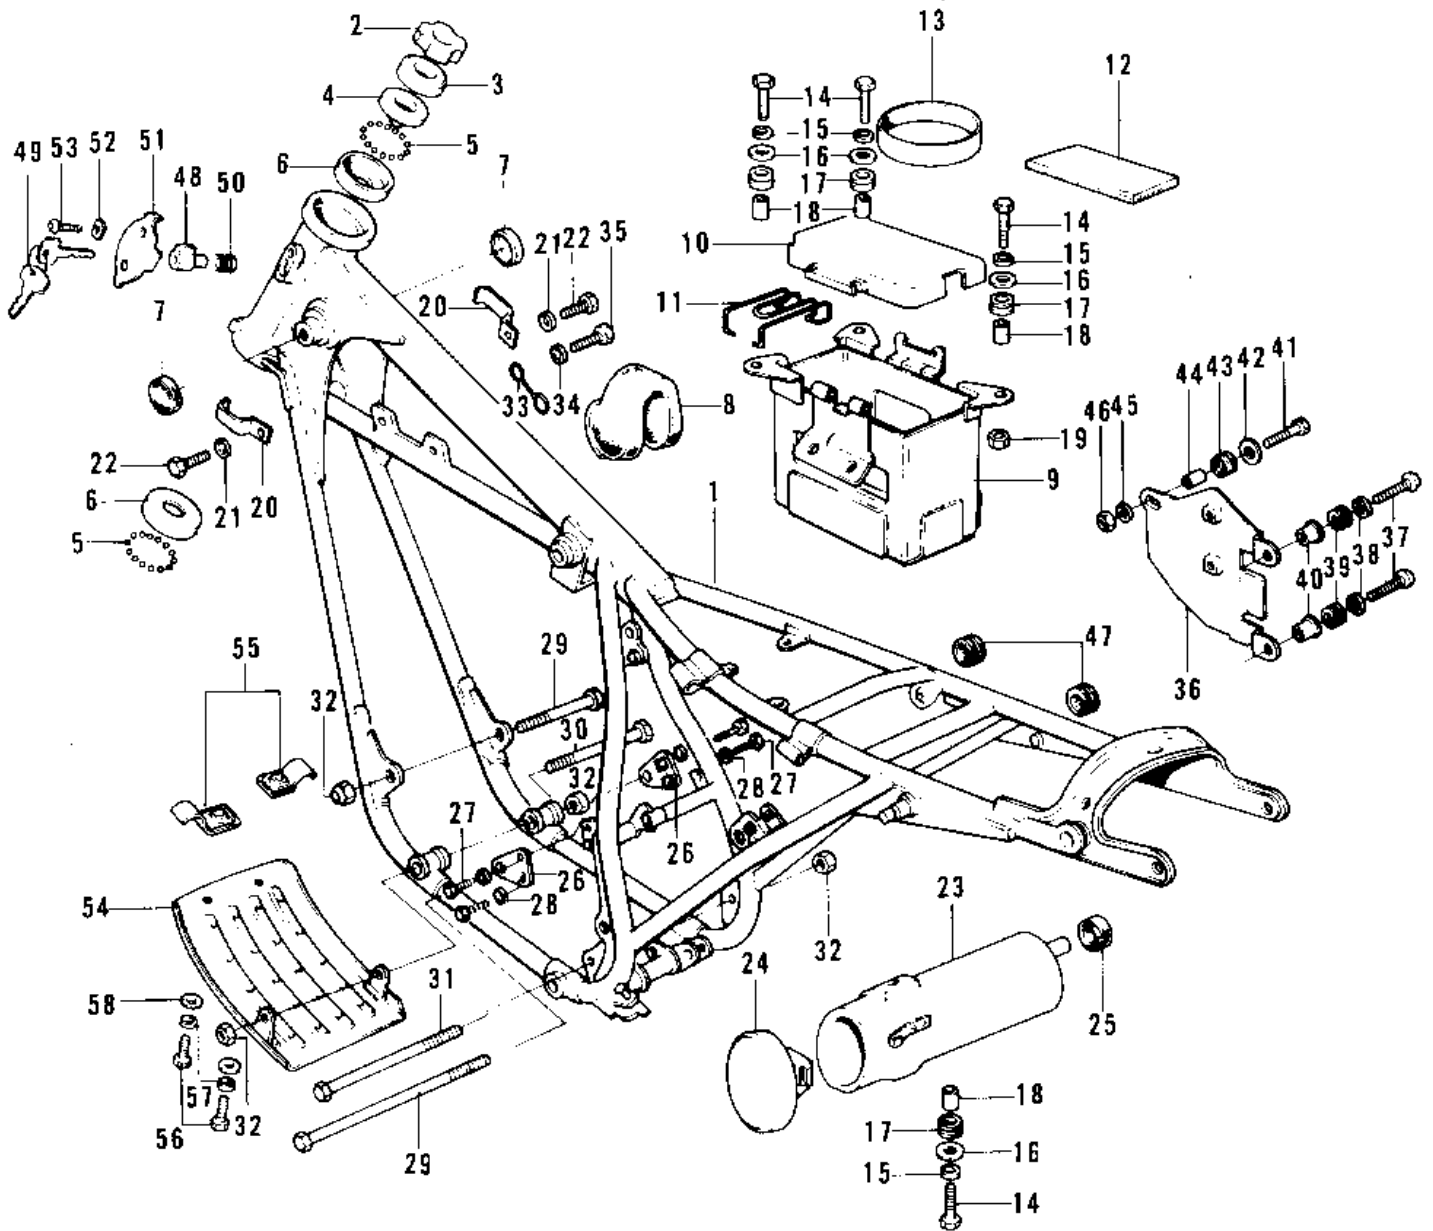

# 1975 F11-B PARTS DIAGRAM

FRAME/FRAME FITTINGS/BATTERY CASE/TOOL C

# 1975 F11-B PARTS LIST

FRAME/FRAME FITTINGS/BATTERY CASE/TOOL C

ITEM NAME	PART NUMBER	QUANTITY
FRAME (Ref # 1)	32002-051	
FRAME (Ref # 1)	32002-076	
NUT STEERING STEM LC (Ref # 2)	92090-006	
CAP-STEERING STEM (Ref # 3)	46098-011	
CONE STERNG BERG UPP (Ref # 4)	92047-003	
BALL STEEL 1/4' (Ref # 5)	600A0800	
RACE STEERING BEARIN (Ref # 6)	92048-005	
DAMPER RUBBER-FL TAN (Ref # 7)	92075-101	
DAMPER RUBBER (Ref # 8)	92075-102	
CASE-BATTERY (Ref # 9)	32097-020	
COVER-BATTERY (Ref # 10)	32130-001	
FASTENER-BATTERY CAS (Ref # 11)	92079-003	
MAT-BATTERY (Ref # 12)	32103-022	
MAT-BATTERY SIDE (Ref # 13)	32103-023	
BOLT 6X22 (Ref # 14)	112B0622	
BOLT 6X22 (Ref # 14)	112B0622	
WASHER SPRING 6MM (Ref # 15)	461F0600	
WASHER 6.5X20X1.6T (Ref # 16)	92022-125	
DAMPER RUBBER (Ref # 17)	92075-076	
COLLAR,6.8X10X8.5 (Ref # 18)	92027-129	
NUT 6MM (Ref # 19)	311B0600	
CLAMP-WIRE HARNESS (Ref # 20)	92037-086	
WASHER SPRING 6MM (Ref # 21)	461F0600	
BOLT-UPSET 6X14 (Ref # 22)	112B0614	
BOLT-UPSET 6X14 (Ref # 22)	112B0614	
CASE-TOOL (Ref # 23)	32098-017	
COVER-TOOL CASE,BLAC (Ref # 24)	32104-004-21	
DAMPER RUBBER (Ref # 25)	92075-107	
PLATE-ENGINE MOUNT (Ref # 26)	32030-024	