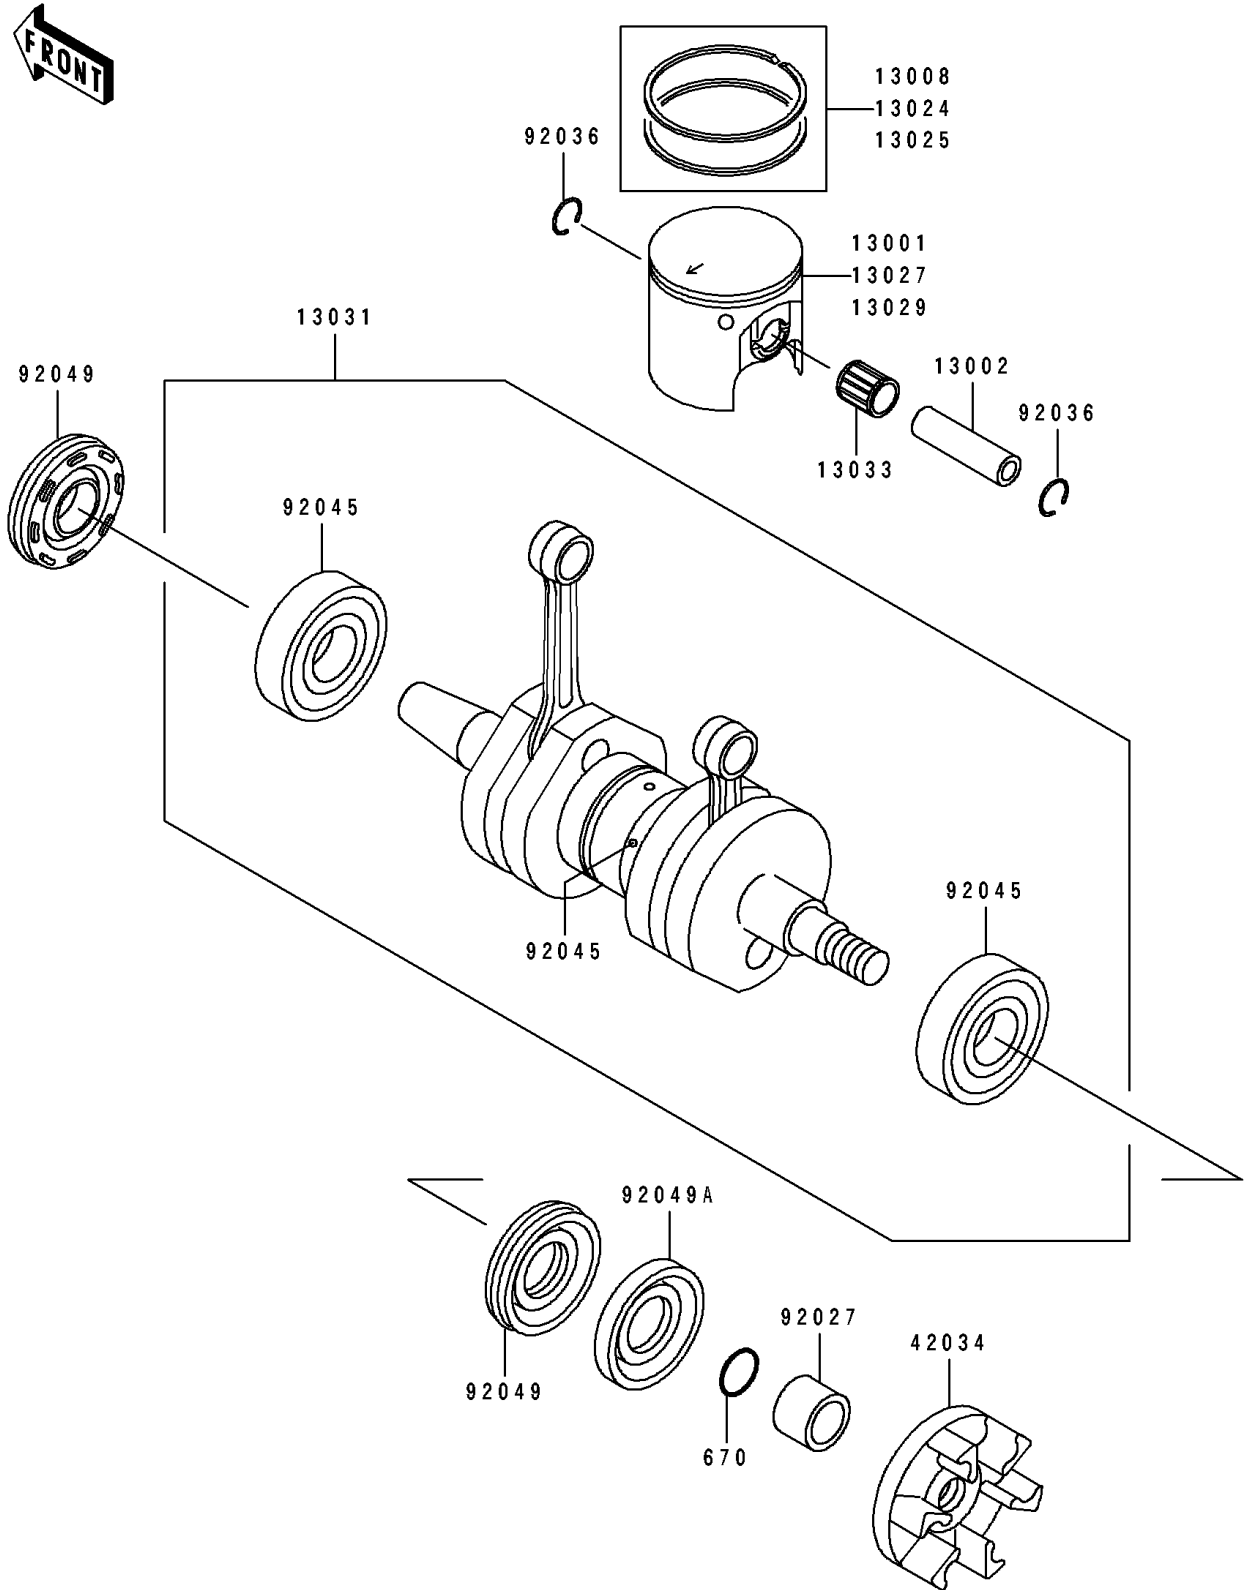

1992 650 SX PARTS DIAGRAM

Crankshaft/Piston

E 1320

1992 650 SX PARTS LIST

Crankshaft/Piston

ITEM NAME	PART NUMBER	QUANTITY
PISTON-ENGINE,STD (Ref # 13001)	13001-3705	2
PIN-PISTON (Ref # 13002)	13002-017	2
RING-SET-PISTON,STD (Ref # 13008)	13008-3701	2
RING-SET-PISTON LL,O/S,1.00 (Ref # 13024)	13024-3701	2
RING-SET-PISTON L,O/S,0.50 (Ref # 13025)	13025-3701	2
PISTON-ENGINE LL,O/S 1.00 (Ref # 13027)	13027-3703	2
PISTON-ENGINE L,O/S 0.50 (Ref # 13029)	13029-3703	2
CRANKSHAFT-COMP (Ref # 13031)	13031-3710	1
BEARING-NEEDLE,KBK18X22X23.8 (Ref # 13033)	13033-1010	2
COUPLING (Ref # 42034)	42034-3705	1
COLLAR (Ref # 92027)	92027-3713	1
RING-SNAP,PISTON PIN (Ref # 92036)	92036-015	4
BEARING-BALL,6303C4 (Ref # 92045)	92045-3709	3
SEAL-OIL,FWJ15307210 (Ref # 92049)	92049-3705	2
SEAL-OIL,S30726 (Ref # 92049A)	92049-3706	1
O RING,14MM (Ref # 670)	670B2014	1