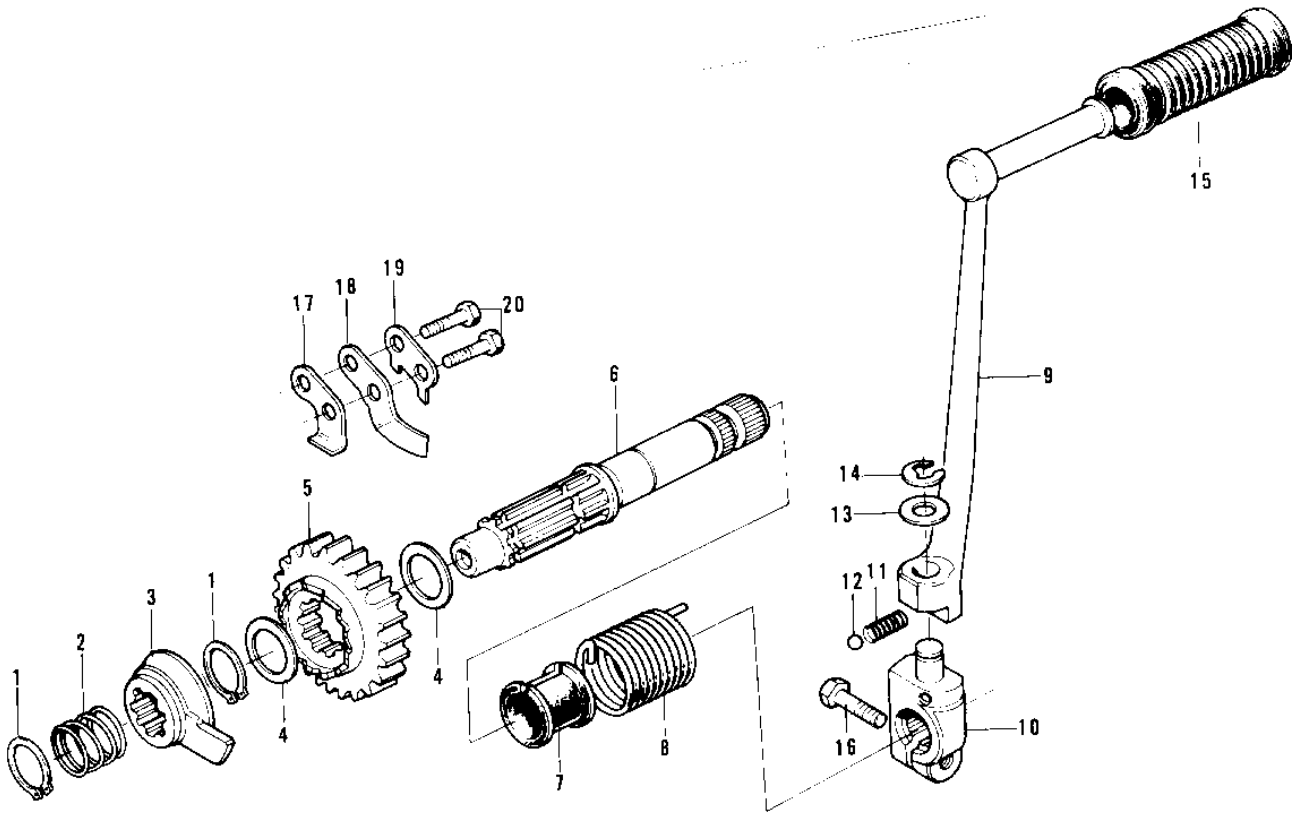

1975 F11-B PARTS DIAGRAM

KICKSTARTER MECHANISM ('73-'75 F11/F11-A)

1975 F11-B PARTS LIST

KICKSTARTER MECHANISM ('73-'75 F11/F11-A)

ITEM NAME	PART NUMBER	QUANTITY
CIRCLIP (Ref # 1)	92033-026	
SPRING (Ref # 2)	92081-097	
RATCHET (Ref # 3)	13078-005	
RATCHET (Ref # 3)	13078-007	
WASHER-PLAIN 25MM (Ref # 4)	92022-159	
GEAR-KICKSTARTER (Ref # 5)	13068-025	
SHAFT-KICKSTARTER (Ref # 6)	13066-027	
SHAFT,KICKSTARTER (Ref # 6)	13066-041	
GUIDE-KICK SPRING (Ref # 7)	13070-004	
SPRING-KICKSTARTER (Ref # 8)	92082-003	
F11PEDAL ASSY,KICK (Ref # 9~14)	13064-017	
PEDAL ASSY,KICK (Ref # 9~14)	13064-017	
BOSS-KICK PEDAL (Ref # 10)	13061-014	
SPRING KICK PEDAL (Ref # 11)	92081-020	
BALL STEEL 1/4' (Ref # 12)	600A0800	
WASHER BRAKE PEDAL (Ref # 13)	92022-085	
WASHER,PLAIN (Ref # 13)	92022-277	
CIRCLIP 10MM (Ref # 14)	482J0100	
RUBBER KICK PEDAL (Ref # 15)	13063-004	
BOLT-HEX HEAD,10X25 (Ref # 16)	114B1025	
STOPPER-KICKSTARTER (Ref # 17)	13072-001	
GUIDE-KICKSTARTER (Ref # 18)	13206-007	
WASHER-LOCK (Ref # 19)	92024-036	
BOLT-UPSET,6X16 (Ref # 20)	112G0616	