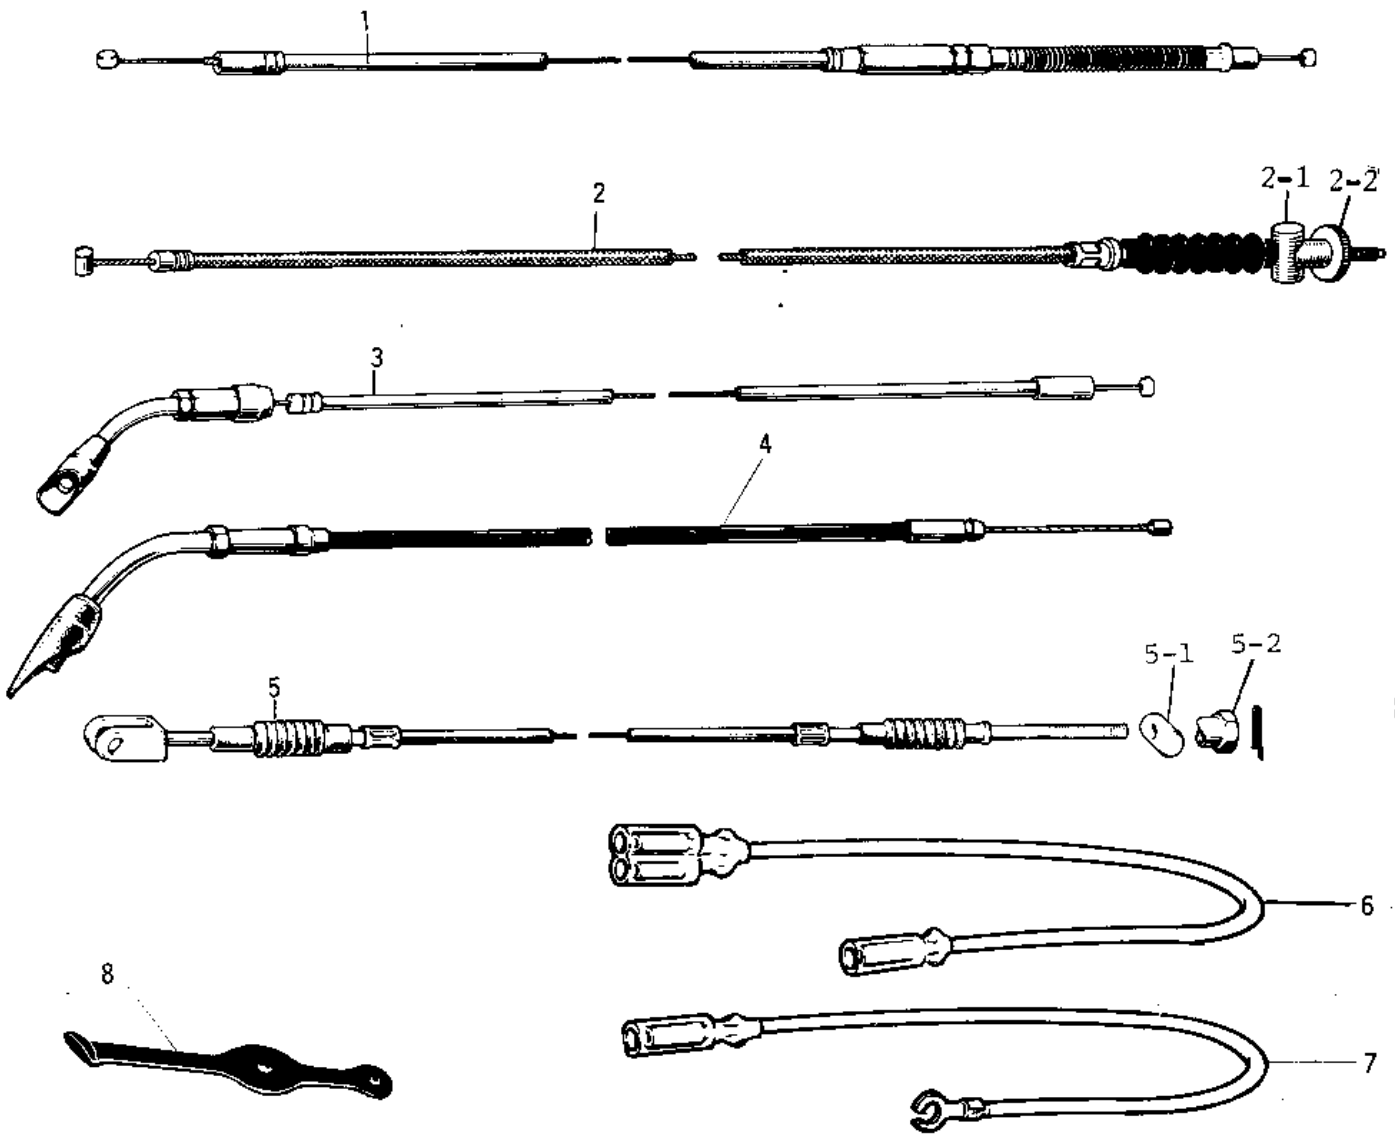

1972 F8-A PARTS DIAGRAM

CABLES ('71 F81M)

1972 F8-A PARTS LIST

CABLES ('71 F81M)

ITEM NAME	PART NUMBER	QUANTITY
CABLE-CLUTCH (Ref # 1)	54011-036	1
CABLE-FRONT BRAKE (Ref # 2)	54005-060	1
JOINT-BRAKE ROD (Ref # 2-1)	92043-082	1
UNAVAILABLE IN PRICE BOOK (Ref # 2-2)	92045-052	1
CABLE-STARTER (Ref # 3)	54017-043	1
CABLE-THROTTLE (Ref # 4)	54012-073	1
CABLE-REAR BRAKE (Ref # 5)	54022-016	1
PIN BRAKE ROD (Ref # 5-1)	92043-053	1
NUT-BRAKE CABLE ADJST (Ref # 5-2)	92015-041	1
WIRE-LEAD (Ref # 6)	26011-044	1
WIRE IGNITION LEAD (Ref # 7)	26011-014	1
BAND RUBBER (Ref # 8)	92072-013	1