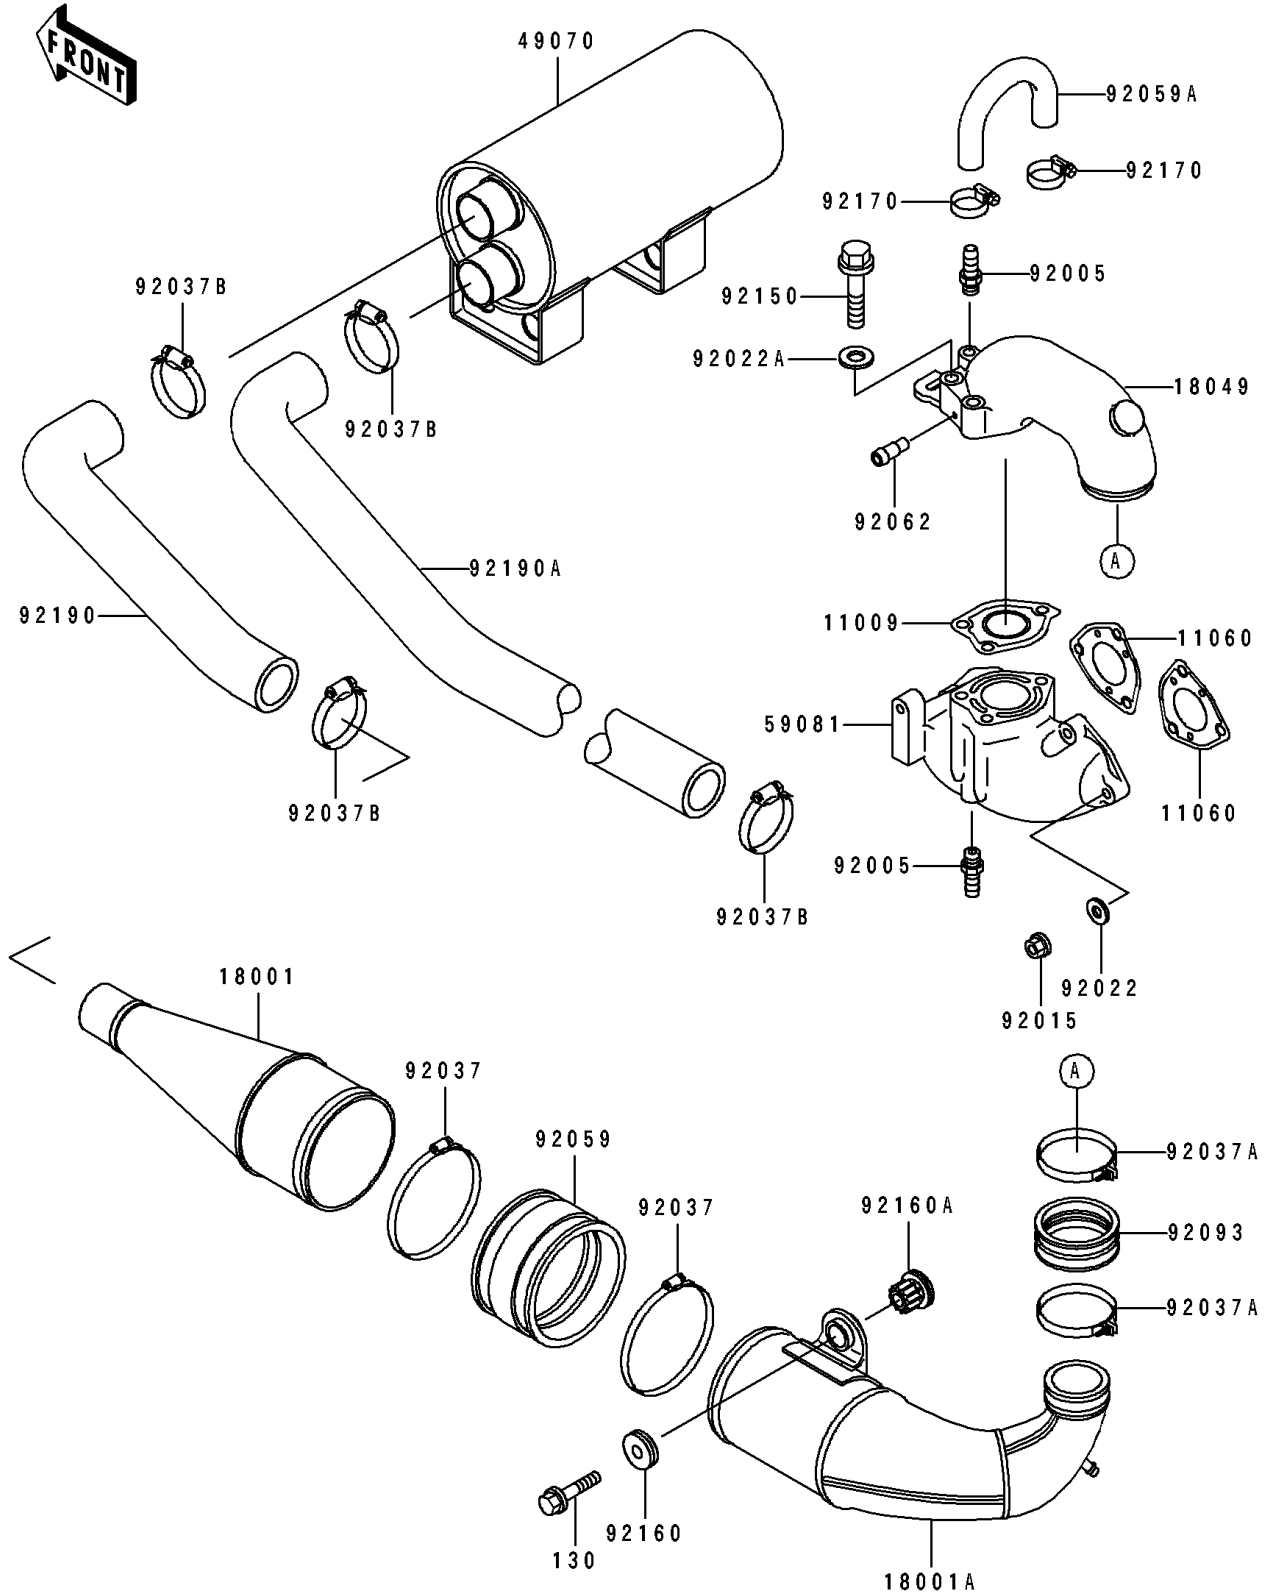

1991 650 SX PARTS DIAGRAM

Muffler

E1140

1991 650 SX PARTS LIST

Muffler

ITEM NAME	PART NUMBER	QUANTITY
GASKET,EXHAUST PIPE (Ref # 11009)	11009-3752	1
GASKET,EXHAUST PIPE (Ref # 11060)	11060-3721	2
MUFFLER,BODY (Ref # 18001)	18001-3716	1
MUFFLER (Ref # 18001A)	18001-3720	1
PIPE-EXHAUST (Ref # 18049)	18049-3724	1
MUFFLER-COMP (Ref # 49070)	49070-3710	1
MANIFOLD-EXHAUST (Ref # 59081)	59081-3706	1
FITTING,HOSE (Ref # 92005)	92005-3001	2
NUT,CAP,8MM (Ref # 92015)	92015-1371	6
WASHER,8.2X18X1.5 (Ref # 92022)	92022-1964	6
WASHER,10.2X20X1.5 (Ref # 92022A)	92022-3742	3
CLAMP,MAX120.7MM (Ref # 92037)	92037-3733	2
CLAMP,68MM (Ref # 92037A)	92037-3740	2
CLAMP (Ref # 92037B)	92037-509	4
TUBE,MUFFLER CONNECTING (Ref # 92059)	92059-3767	1
TUBE (Ref # 92059A)	92059-3816	1
NOZZLE (Ref # 92062)	92062-3705	1
SEAL (Ref # 92093)	92093-3705	1
BOLT,10X50 (Ref # 92150)	92150-3723	3
DAMPER,MUFFLER (Ref # 92160)	92160-3701	1
DAMPER,MUFFLER MOUNT (Ref # 92160A)	92160-3702	1
CLAMP (Ref # 92170)	92170-3718	2
TUBE,MUFFLER-WATER MUFFLER (Ref # 92190)	92190-3731	1
TUBE,WATER MUFFLER-HULL (Ref # 92190A)	92190-3732	1
BOLT-FLANGED (Ref # 130)	130Z0845	1