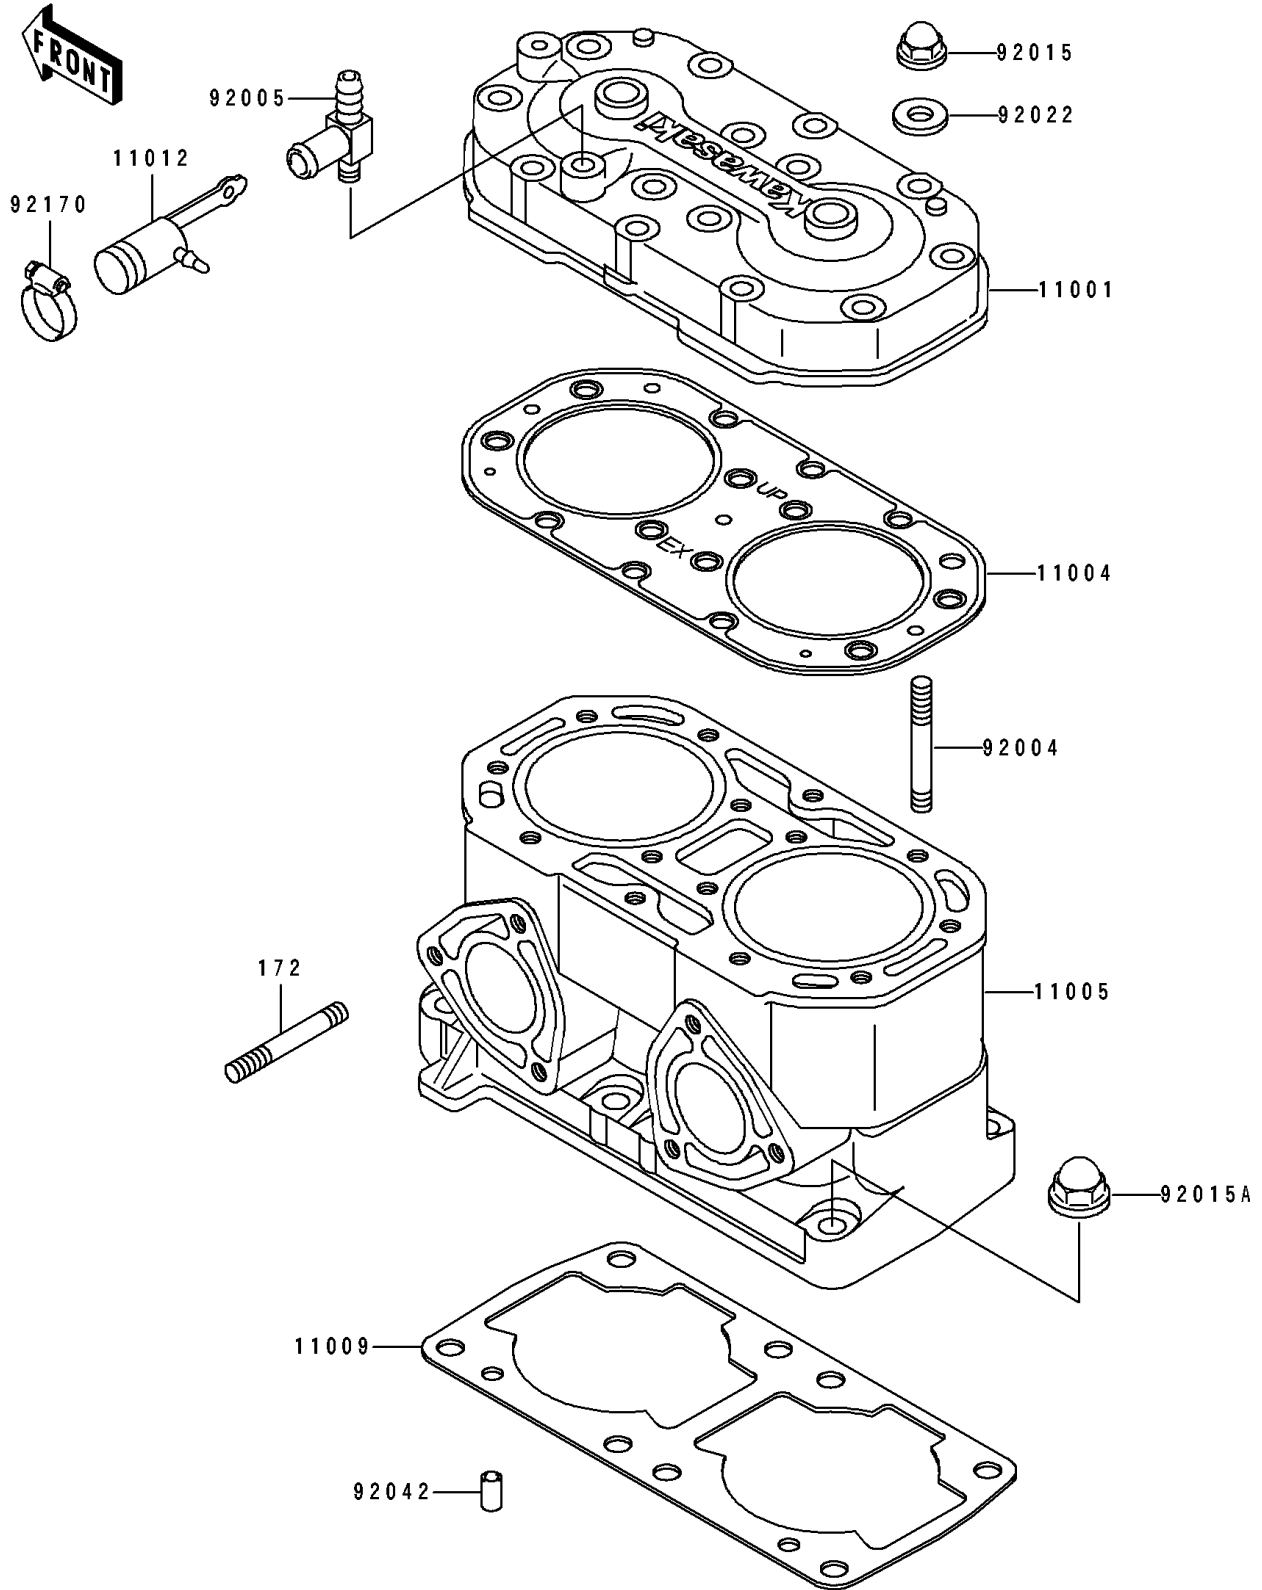

1991 650 SX PARTS DIAGRAM

Cylinder Head/Cylinder

E1110

1991 650 SX PARTS LIST

Cylinder Head/Cylinder

ITEM NAME	PART NUMBER	QUANTITY
HEAD-CYLINDER (Ref # 11001)	11001-3716	1
GASKET-HEAD (Ref # 11004)	11004-3710	1
CYLINDER-ENGINE (Ref # 11005)	11005-3715	1
GASKET,CYLINDER BASE (Ref # 11009)	11009-3775	1
CAP (Ref # 11012)	11012-3757	1
STUD,8X43 (Ref # 92004)	92004-3715	14
FITTING (Ref # 92005)	92005-3711	1
NUT,CAP,8MM (Ref # 92015)	92015-1371	14
NUT,10MM (Ref # 92015A)	92015-1649	8
WASHER,8.2X18X1.5 (Ref # 92022)	92022-1964	14
PIN,DOWEL,6.3X8X14 (Ref # 92042)	92042-007	2
CLAMP (Ref # 92170)	92170-3720	1
BOLT-STUD (Ref # 172)	172R0830	6