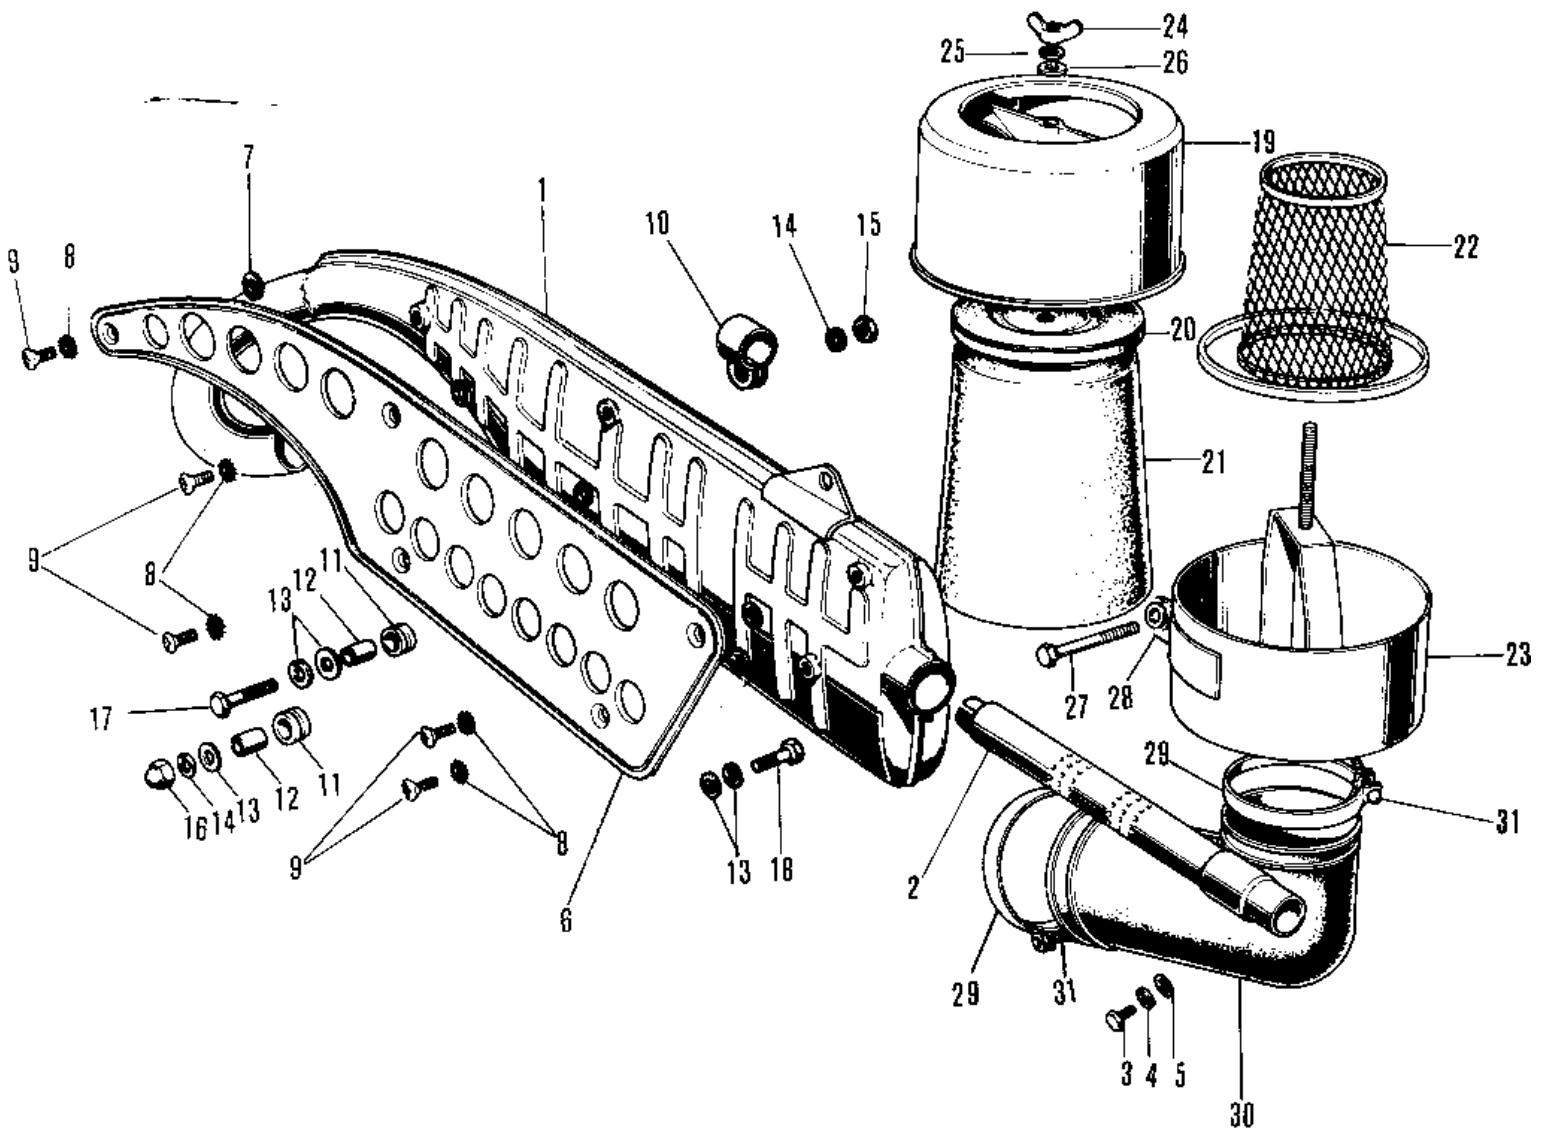

1972 F8-A PARTS DIAGRAM

AIR CLEANER/MUFFLER ('71-'72 F8/F8-A)

1972 F8-A PARTS LIST

AIR CLEANER/MUFFLER ('71-'72 F8/F8-A)

ITEM NAME	PART NUMBER	QUANTITY
MUFFLER ASSY,F.BLACK (Ref # 1~5)	18001-107-21	1
BAFFLE TUBE (Ref # 2)	18033-040	1
BOLT,6X10 (Ref # 3)	112G0610	1
WASHER SPRING 6MM (Ref # 4)	461F0600	1
WASHER PLAIN 6MM (Ref # 5)	411B0600	1
COVER-MUFFLER,BLACK (Ref # 6)	18064-003-21	1
INSULATOR HEAT (Ref # 7)	18065-002	5
WASHER LOCK 6MM (Ref # 8)	463H0600	5
SCREW PAN HEAD 6X10 (Ref # 9)	220E0610	5
BRACKET,UPPER MUFFLER (Ref # 10)	32069-039	1
DAMPER RUBBER-MUFFLER (Ref # 11)	18063-005	2
COLLAR (Ref # 12)	92027-102	2
WASHER,8X26X2.3 (Ref # 13)	92022-1564	5
WASHER SPRING 8MM (Ref # 14)	461F0800	2
NUT 8MM (Ref # 15)	312B0800	1
NUT FUEL TANK FRONT (Ref # 16)	92020-007	1
BOLT,FLANGED,8X35 (Ref # 17)	92001-1577	1
BOLT HEX HEAD 8X28 (Ref # 18)	114G0828	1
AIR CLEANER ASSY (Ref # 19~26)	11010-042	1
CAP-AIR CLEANER (Ref # 19)	11012-016	1
ELEMENT,AIR CLNR, TOP (Ref # 20)	11013-024	1
ELEMENT,AIR CLNR,MAIN (Ref # 21)	11013-023	1
WIRE NET-AIR CLEANER (Ref # 22)	11014-003	1
BODY-AIR CLEANER (Ref # 23)	11011-011	1
NUT-WING,6MM (Ref # 24)	92015-030	1
WASHER SPRING 6MM (Ref # 25)	461F0600	1
WASHER PLAIN 6MM (Ref # 26)	411B0600	1
BOLT,EXCLUSIVE (Ref # 27)	92001-1456	1
WASHER SPRING 6MM (Ref # 28)	461F0600	1