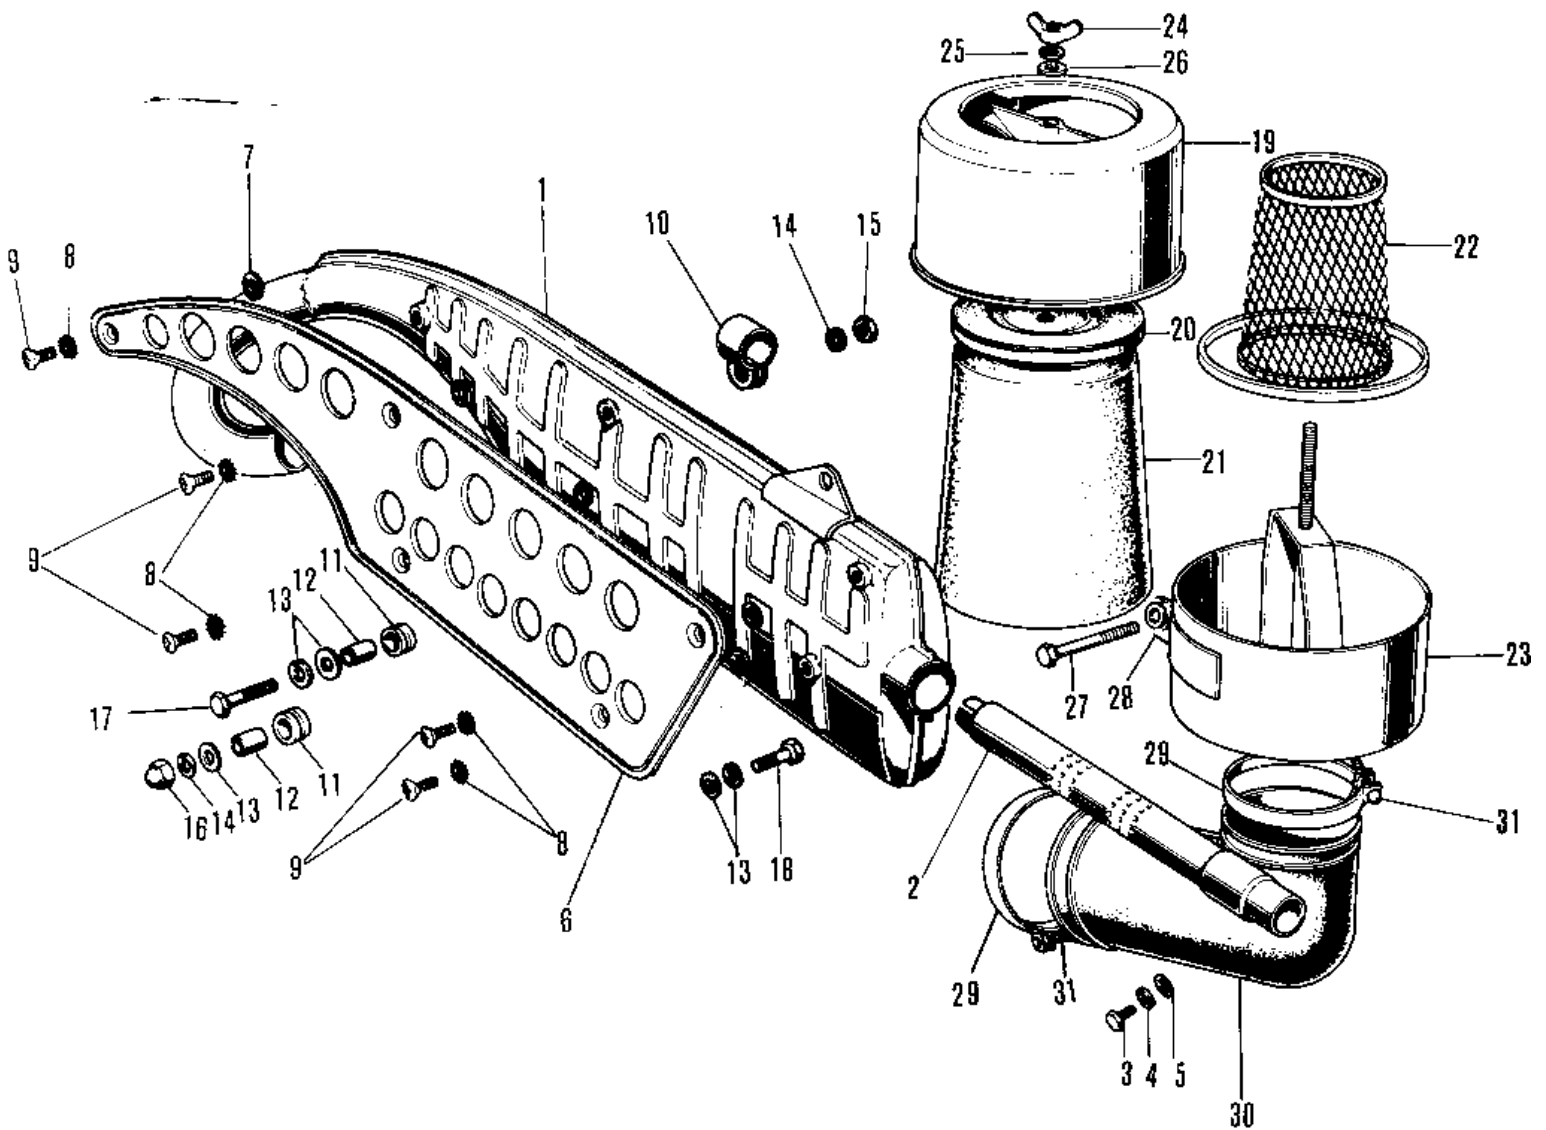

## 1972 F8-A PARTS DIAGRAM

AIR CLEANER/MUFFLER ('71-'72 F8/F8-A)

## 1972 F8-A PARTS LIST

AIR CLEANER/MUFFLER ('71-'72 F8/F8-A)

ITEM NAME	PART NUMBER	QUANTITY
MUFFLER ASSY,F.BLACK (Ref # 1~5)	18001-107-21	1
BAFFLE TUBE (Ref # 2)	18033-040	1
BOLT,6X10 (Ref # 3)	112G0610	1
WASHER SPRING 6MM (Ref # 4)	461F0600	3
WASHER PLAIN 6MM (Ref # 5)	411B0600	2
COVER-MUFFLER,BLACK (Ref # 6)	18064-003-21	1
INSULATOR HEAT (Ref # 7)	18065-002	1
WASHER LOCK 6MM (Ref # 8)	463H0600	1
SCREW PAN HEAD 6X10 (Ref # 9)	220E0610	1
BRACKET,UPPER MUFFLER (Ref # 10)	32069-039	1
DAMPER RUBBER-MUFFLER (Ref # 11)	18063-005	1
COLLAR (Ref # 12)	92027-102	1
WASHER,8X26X2.3 (Ref # 13)	92022-1564	1
WASHER SPRING 8MM (Ref # 14)	461F0800	1
NUT 8MM (Ref # 15)	312B0800	1
NUT FUEL TANK FRONT (Ref # 16)	92020-007	1
BOLT,FLANGED,8X35 (Ref # 17)	92001-1577	1
BOLT HEX HEAD 8X28 (Ref # 18)	114G0828	1
AIR CLEANER ASSY (Ref # 19~26)	11010-042	1
CAP-AIR CLEANER (Ref # 19)	11012-016	1
ELEMENT,AIR CLNR, TOP (Ref # 20)	11013-024	1
ELEMENT,AIR CLNR,MAIN (Ref # 21)	11013-023	1
WIRE NET-AIR CLEANER (Ref # 22)	11014-003	1
BODY-AIR CLEANER (Ref # 23)	11011-011	1
NUT-WING,6MM (Ref # 24)	92015-030	1
BOLT,EXCLUSIVE (Ref # 27)	92001-1456	1
CLAMP,AIR CLEANER (Ref # 29)	92037-129	1
CONNECTOR (Ref # 30)	11026-002	1
SCREW PAN HEAD 6X30 (Ref # 31)	220B0630	1