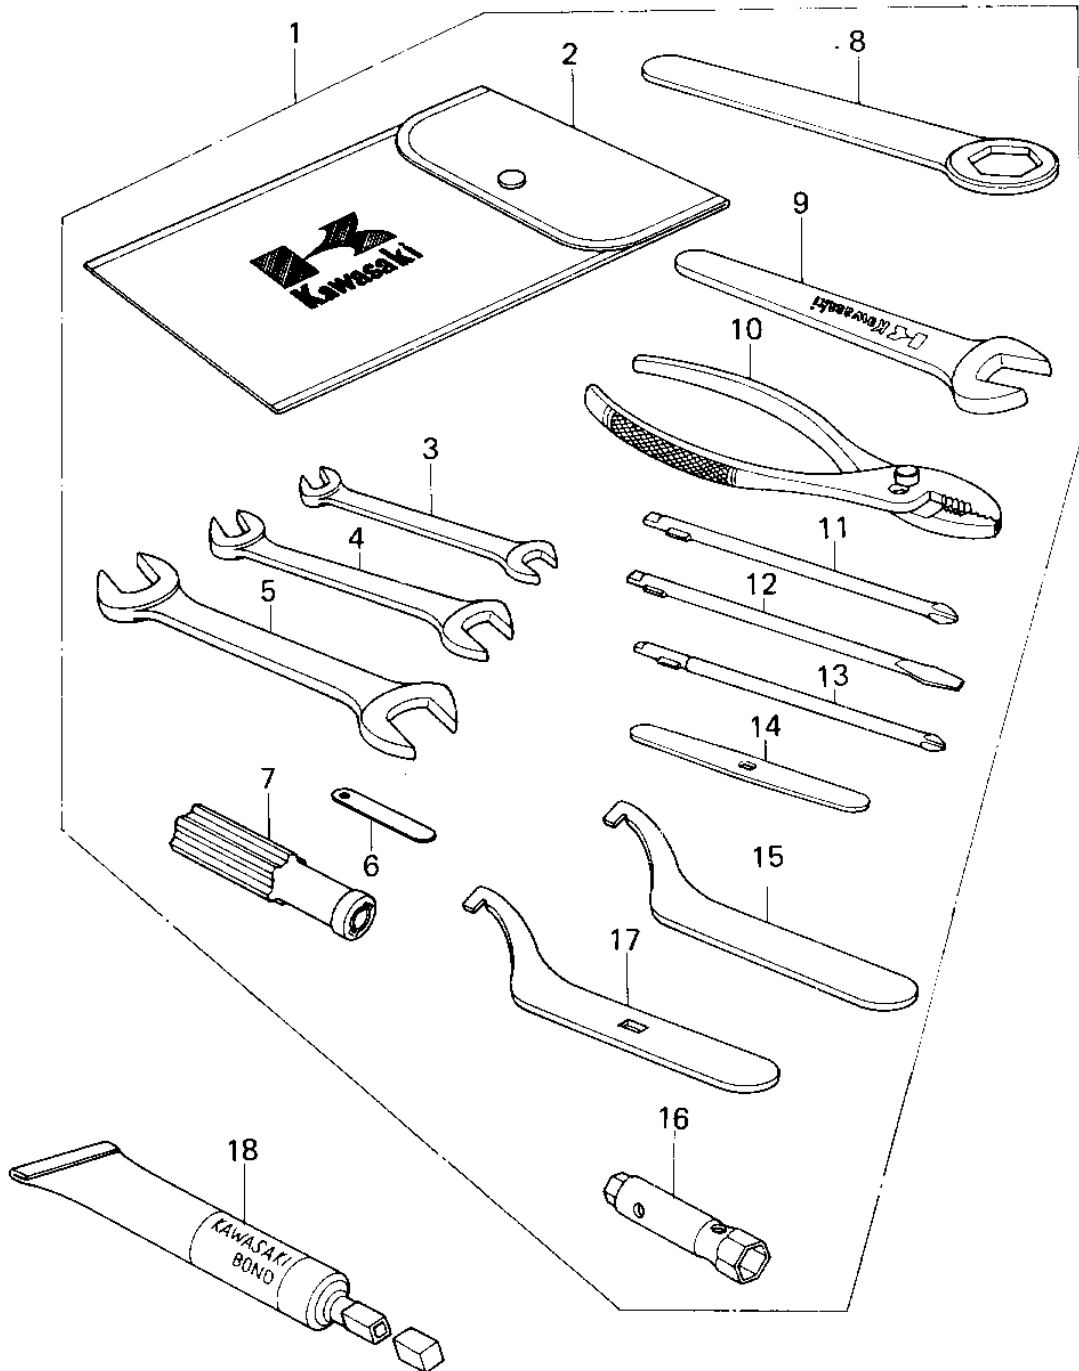

1979 KZ200-A2 PARTS DIAGRAM

OWNER TOOLS

1979 KZ200-A2 PARTS LIST

OWNER TOOLS

ITEM NAME	PART NUMBER	QUANTITY
*** N.L.A.*** (Canada) (Ref # 1)	56007-063	1
TOOL KIT (Ref # 1)	56007-1013	1
BAG,TOOL (Ref # 2)	56008-009	1
WRENCH,OPEN,8X10 (Ref # 3)	92126-001	1
WRENCH,OPEN END,12X13 (Ref # 4)	92126-002	1
TOOL-WRENCH,OPEN END, (Ref # 5)	92110-1153	1
GAUGE,THICKENSS (Ref # 6)	92128-001	1
92106-1001 (Canada) (Ref # 7)	92106-004	1
92110-1024 (Canada) (Ref # 8)	92110-1002	1
WRENCH,OPEN END,19M/M (Ref # 9)	92110-1004	1
PLIERS,160MM (Ref # 10)	92112-003	1
TOOL-DRIVER (Ref # 11)	92107-1052	1
92107-1052 (Canada) (Ref # 12)	92107-007	1
92107-1002 (Canada) (Ref # 13)	92107-008	1
LEVER,SCREW DRIVER (Ref # 14)	92111-006	1
92110-1035 (Canada) (Ref # 15)	92110-1006	1
WRENCH,BOX,17X21 (Ref # 16)	92110-012	1
WRENCH,HOOK (Ref # 17)	92110-1014	1
LIQUID GASKET (Ref # 18)	92104-002	1