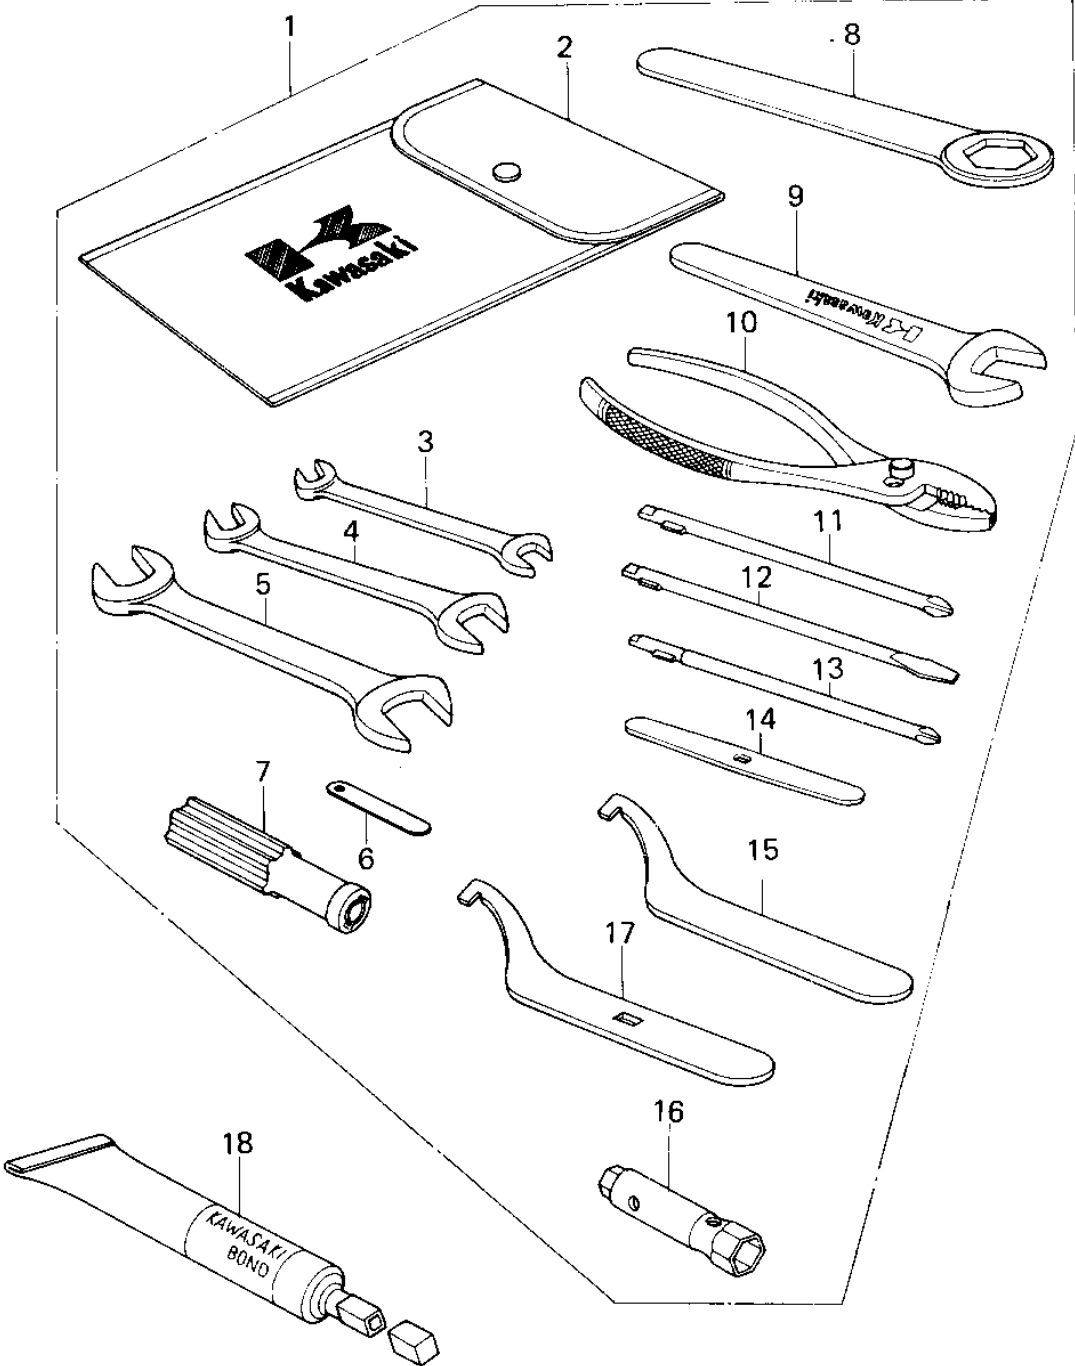

1978 KZ200-A1 PARTS DIAGRAM

OWNER TOOLS

1978 KZ200-A1 PARTS LIST

OWNER TOOLS

ITEM NAME	PART NUMBER	QUANTITY
*** N.L.A.*** (Canada) (Ref # 1)	56007-063	1
TOOL KIT (Ref # 1)	56007-1013	1
BAG,TOOL (Ref # 2)	56008-009	1
WRENCH,OPEN,8X10 (Ref # 3)	92126-001	1
WRENCH,OPEN END,12X13 (Ref # 4)	92126-002	1
TOOL-WRENCH,OPEN END, (Ref # 5)	92110-1153	1
GAUGE,THICKENSS (Ref # 6)	92128-001	1
92106-1001 (Canada) (Ref # 7)	92106-004	1
92110-1024 (Canada) (Ref # 8)	92110-1002	1
WRENCH,OPEN END,19M/M (Ref # 9)	92110-1004	1
PLIERS,160MM (Ref # 10)	92112-003	1
TOOL-DRIVER (Ref # 11)	92107-1052	1
92107-1052 (Canada) (Ref # 12)	92107-007	1
92107-1002 (Canada) (Ref # 13)	92107-008	1
LEVER,SCREW DRIVER (Ref # 14)	92111-006	1
92110-1035 (Canada) (Ref # 15)	92110-1006	1
WRENCH,BOX,17X21 (Ref # 16)	92110-012	1
WRENCH,HOOK (Ref # 17)	92110-1014	1
LIQUID GASKET (Ref # 18)	92104-002	1