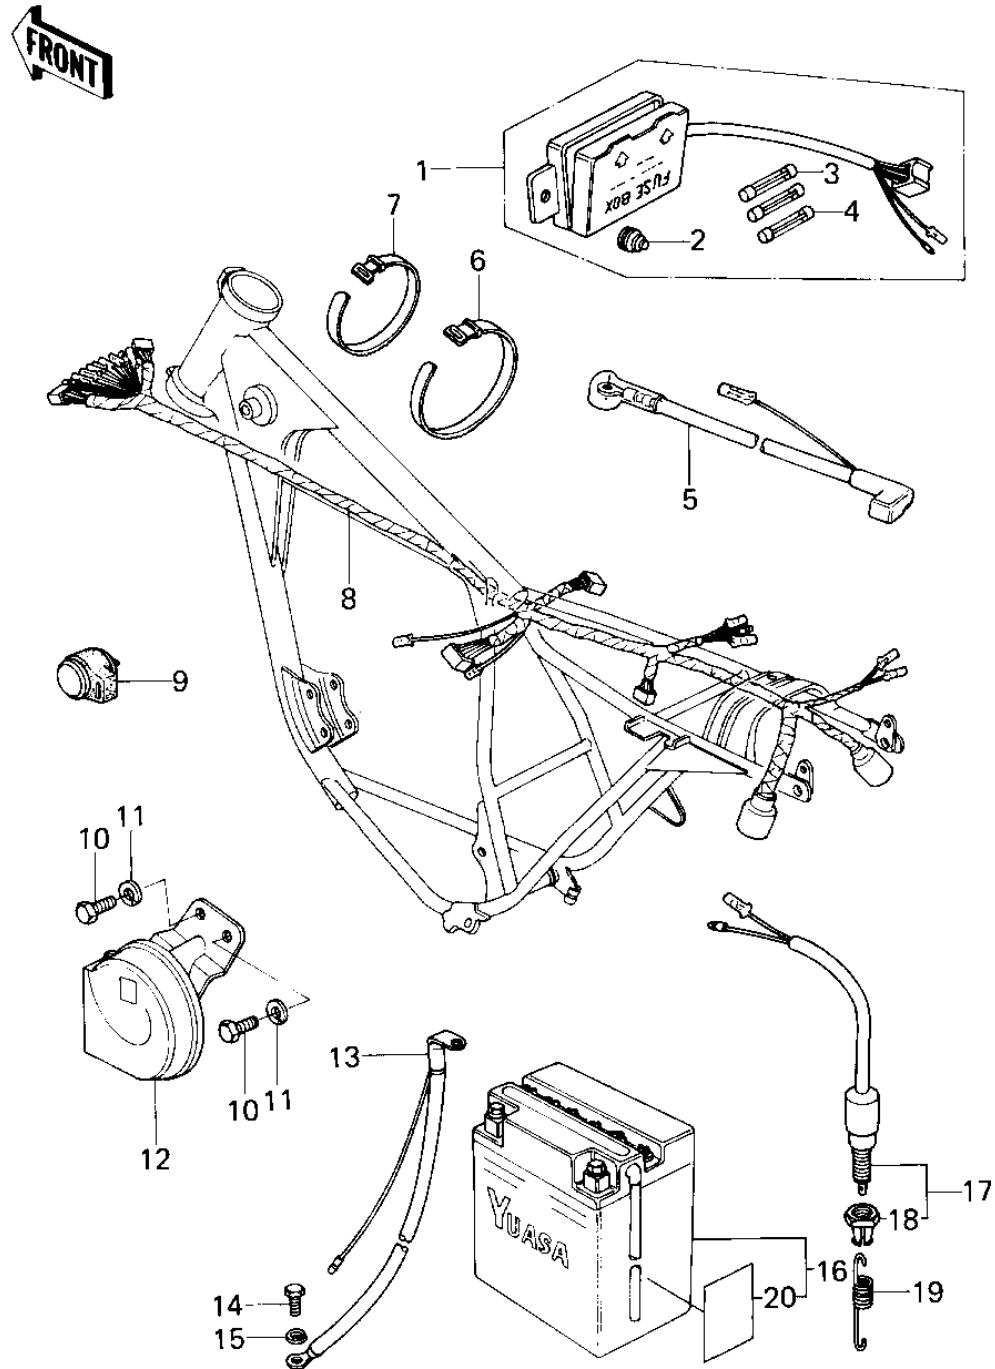

1979 KZ200-A2 PARTS DIAGRAM

CHASSIS ELECTRICAL EQUIPMENT

1979 KZ200-A2 PARTS LIST

CHASSIS ELECTRICAL EQUIPMENT

ITEM NAME	PART NUMBER	QUANTITY
FUSE ASSY (Ref # 1)	26004-035	1
DAMPER RUBBER,FUSE (Ref # 2)	92075-279	1
FUSE-20A (Ref # 3)	26006-005	1
FUSE 10A (Ref # 4)	26006-003	1
WIRE,MAGNETIC SWITCH (Ref # 5)	26010-051	1
BAND,WIRING HARNESS (Ref # 6)	92072-056	1
BAND,SHORT (Ref # 7)	92072-030	1
WIRING HARNESS,MAIN (Ref # 8)	26001-1158	1
RELAY-TURN SIGNAL (Ref # 9)	27002-011	1
BOLT-UPSET,6X12 (Ref # 10)	112G0612	2
WASHER SPRING 6MM (Ref # 11)	461F0600	2
HORN ASSY (Ref # 12)	27003-078	1
WIRE,BATTERY GROUND (Ref # 13)	26010-052	1
YUA BAT 12N10-3B (Ref # 16)	26012-050	1
SWITCH,BRAKE LIGHT (Ref # 17)	27010-025	1
NUT,BRAKE LAMP SWITCH (Ref # 18)	27037-001	1
SPRING,BRAKE LAMP SN (Ref # 19)	27011-017	1
LABEL-WARNING,BATTERY (Ref # 20)	56040-1036	1