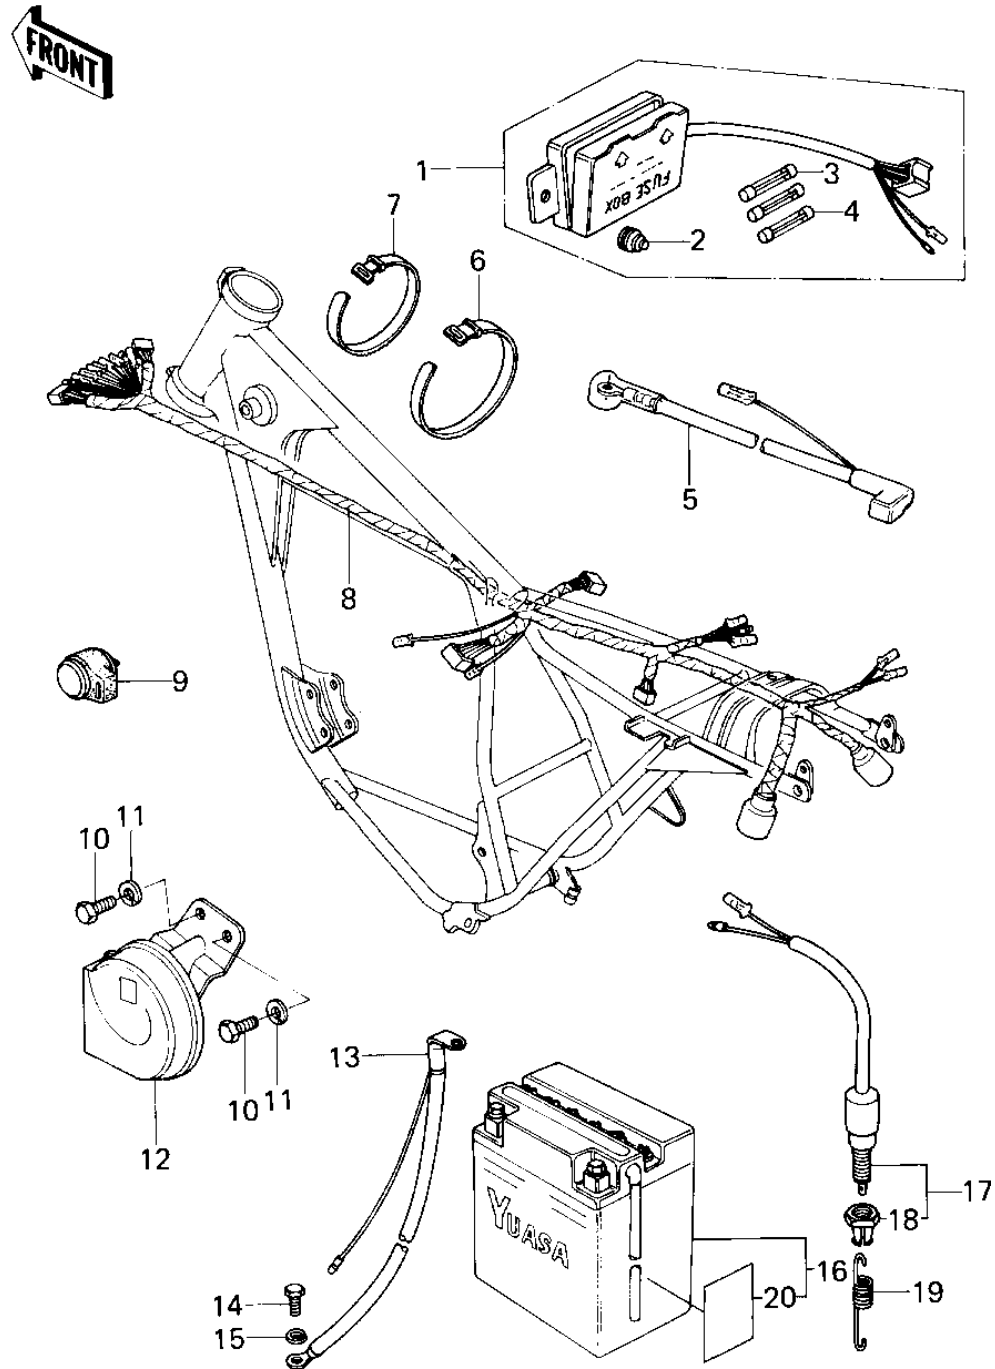

1978 KZ200-A1 PARTS DIAGRAM CHASSIS ELECTRICAL EQUIPMENT

1978 KZ200-A1 PARTS LIST

CHASSIS ELECTRICAL EQUIPMENT

ITEM NAME	PART NUMBER	QUANTITY
FUSE ASSY (Ref # 1)	26004-035	1
DAMPER RUBBER,FUSE (Ref # 2)	92075-279	1
FUSE-20A (Ref # 3)	26006-005	1
FUSE 10A (Ref # 4)	26006-003	1
WIRE,MAGNETIC SWITCH (Ref # 5)	26010-051	1
BAND,WIRING HARNESS (Ref # 6)	92072-056	1
BAND,SHORT (Ref # 7)	92072-030	1
WIRING HARNESS,MAIN (Ref # 8)	26001-1158	1
RELAY-TURN SIGNAL (Ref # 9)	27002-011	1
BOLT-UPSET,6X12 (Ref # 10)	112G0612	2
WASHER SPRING 6MM (Ref # 11)	461F0600	2
HORN ASSY (Ref # 12)	27003-078	1
WIRE,BATTERY GROUND (Ref # 13)	26010-052	1
YUA BAT 12N10-3B (Ref # 16)	26012-050	1
SWITCH,BRAKE LIGHT (Ref # 17)	27010-025	1
NUT,BRAKE LAMP SWITCH (Ref # 18)	27037-001	1
SPRING,BRAKE LAMP SN (Ref # 19)	27011-017	1
LABEL-WARNING,BATTERY (Ref # 20)	56040-1036	1