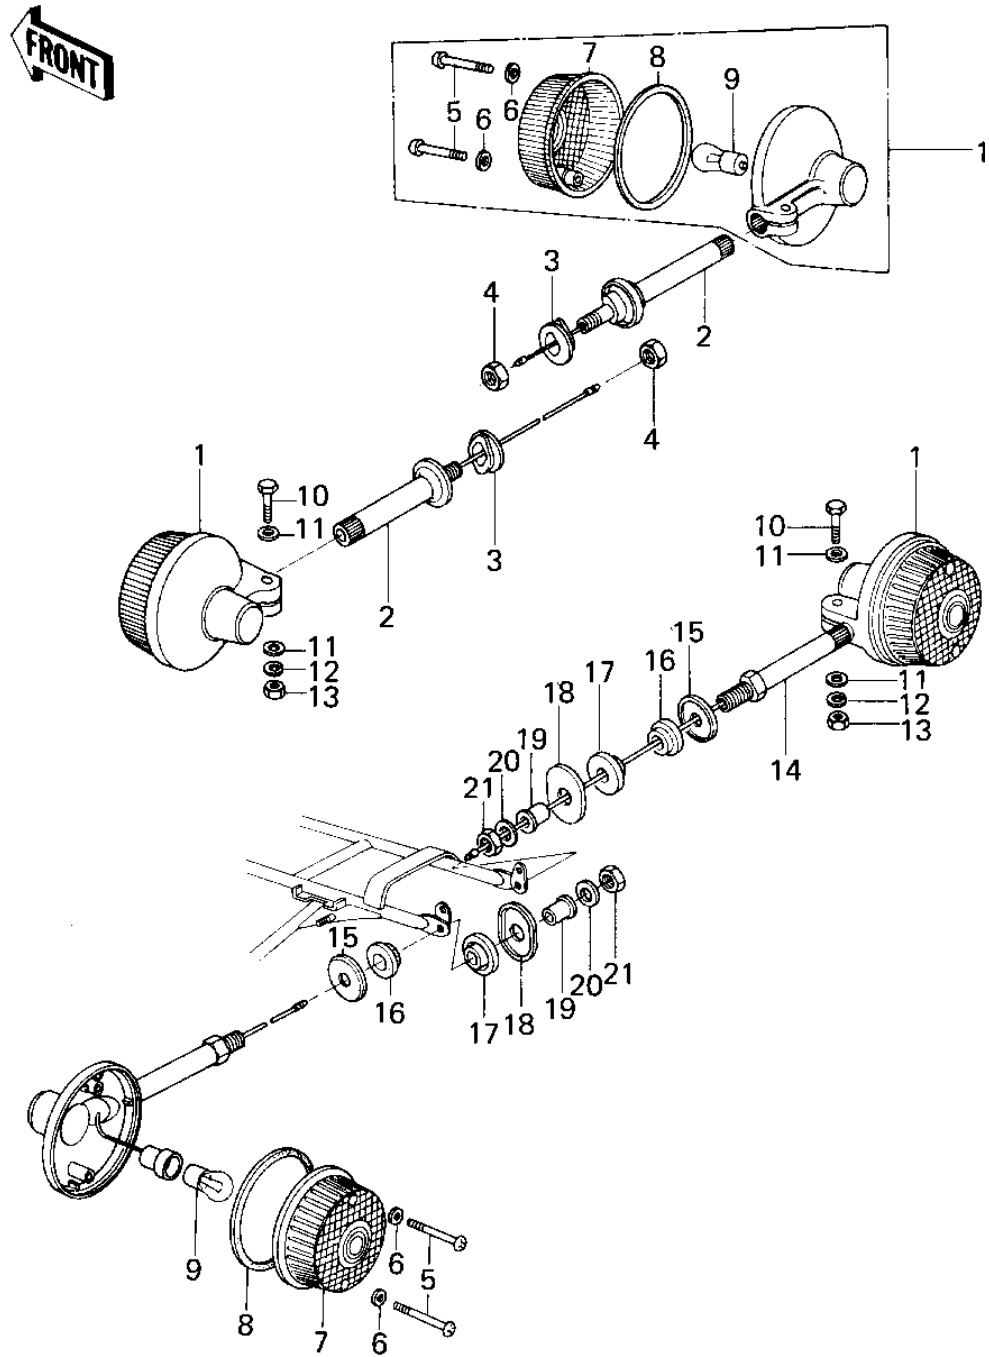

1978 KZ200-A1 PARTS DIAGRAM

TURN SIGNALS

1978 KZ200-A1 PARTS LIST

TURN SIGNALS

ITEM NAME	PART NUMBER	QUANTITY
LAMP,TURN SIGNAL (Ref # 1)	23040-054	1
BRACKET,TURN SIGNAL.L (Ref # 2)	23051-053	1
DAMPER RUBBER (Ref # 3)	92075-128	1
NUT 10MM (Ref # 4)	315B1000	1
SCREW-PAN HEAD,4X20 (Ref # 5)	220E0420A	1
WASHER-PLAIN,4MM (Ref # 6)	23058-002	1
LENS,TURN SIGNAL LAMP (Ref # 7)	23048-1001	1
GASKET-SIG LAMP LENS (Ref # 8)	23050-003	1
BULB 12V 32CP (Ref # 9)	92069-055	1
BOLT-UPSET (Ref # 10)	112G0630	1
WASHER PLAIN 6MM (Ref # 11)	411B0600	1
WASHER SPRING 6MM (Ref # 12)	461F0600	1
NUT 6MM (Ref # 13)	311B0600	1
BKT TURN SIGNL LIGHT (Ref # 14)	23051-049	1
CAP,SIGNAL LIGHT STAY (Ref # 15)	92102-015	1
DAMPER RUBBER,SIGNAL (Ref # 16)	92075-241	1
DAMPER RUBBER,SIGNAL (Ref # 17)	92075-238	1
CAP,RR SIG LIGHT STAY (Ref # 18)	92102-013	1
COLLAR,RR SIG LIGHT (Ref # 19)	92027-225	1
WASHER PLAIN 12MM (Ref # 20)	411B1200	1
NUT-HEX-FINE,12MM (Ref # 21)	315B1200	1