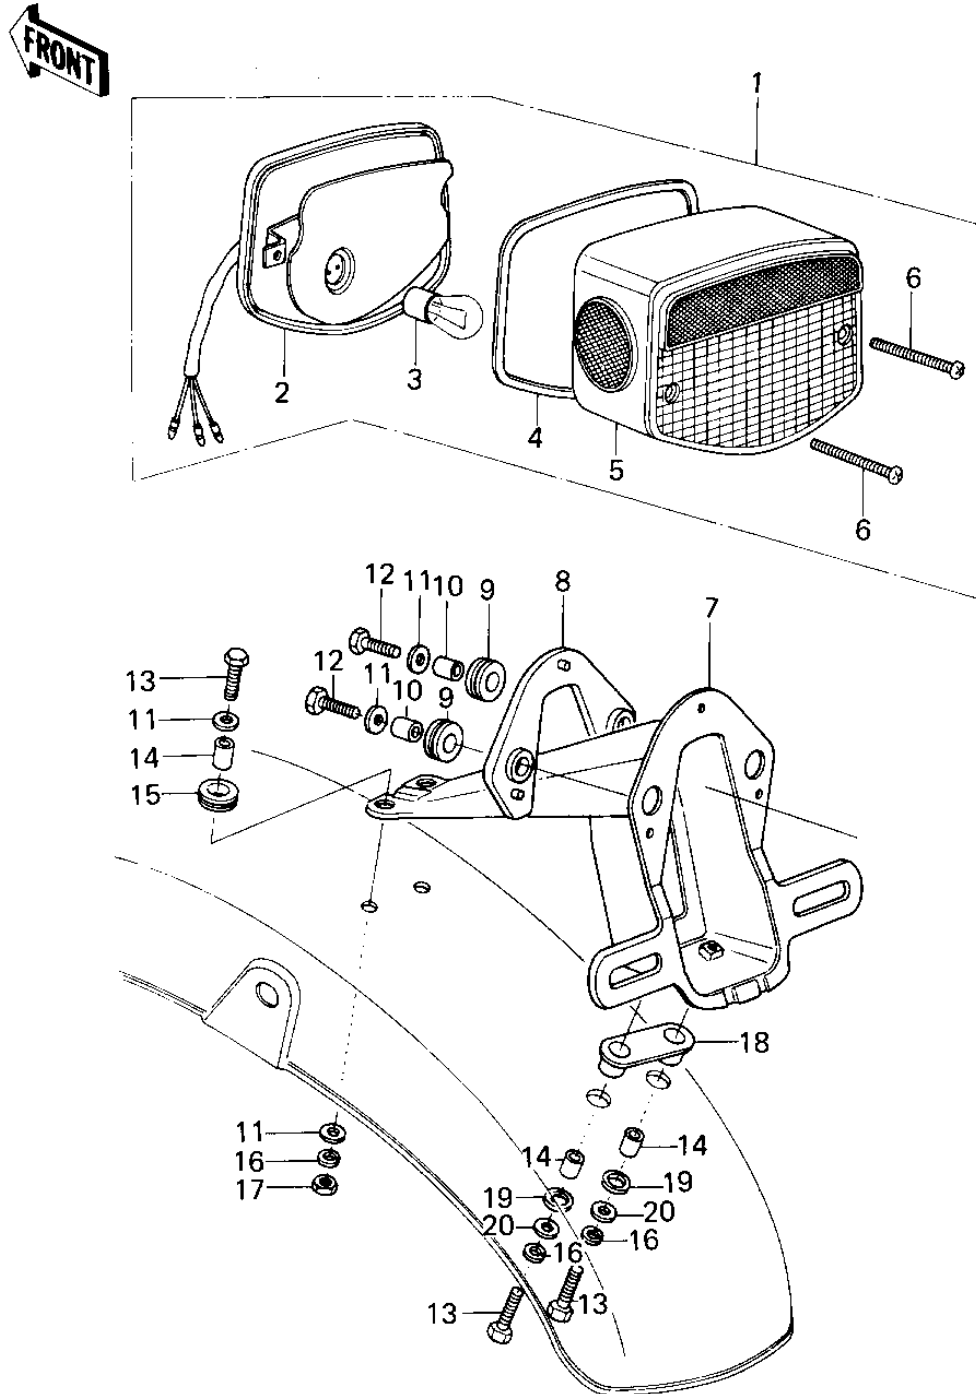

1978 KZ200-A1 PARTS DIAGRAM

TAILLIGHT

1978 KZ200-A1 PARTS LIST

TAILLIGHT

ITEM NAME	PART NUMBER	QUANTITY
TAIL LAMP UNIT (Ref # 1)	23025-064	1
CASE, TAIL LIGHT (Ref # 2)	23027-041	1
BULB, 12V 32/3CP (Ref # 3)	92069-059	1
GASKET, TAIL LENS (Ref # 4)	23028-021	1
LENS, TAIL LAMP (Ref # 5)	23026-034	1
SCREW-PAN-CROS (Ref # 6)	220R0460	1
BRACKET, LICENSE PLATE (Ref # 7)	23036-055	1
DAMPER RUBBER (Ref # 8)	23066-023	1
DAMPER RUBBER (Ref # 9)	23066-020	1
COLLAR, 6.8X10X8.5 (Ref # 10)	92027-129	1
WASHER 6.5X20X1.6T (Ref # 11)	92022-125	1
BOLT-UPSET (Ref # 12)	112G0618	1
BOLT-UPSET (Ref # 13)	112G0625	1
COLLAR (Ref # 14)	92027-241	1
DAMPER RUBBER, RR FENR (Ref # 15)	92075-209	1
WASHER SPRING 6MM (Ref # 16)	461F0600	1
NUT 6MM (Ref # 17)	311B0600	1
DAMPER RUBBER, FENDER (Ref # 18)	92075-273	1
DAMPER RUBBER, RR FEND (Ref # 19)	92075-121	1
WASHER 6.5X22X1.6T (Ref # 20)	92022-237	1