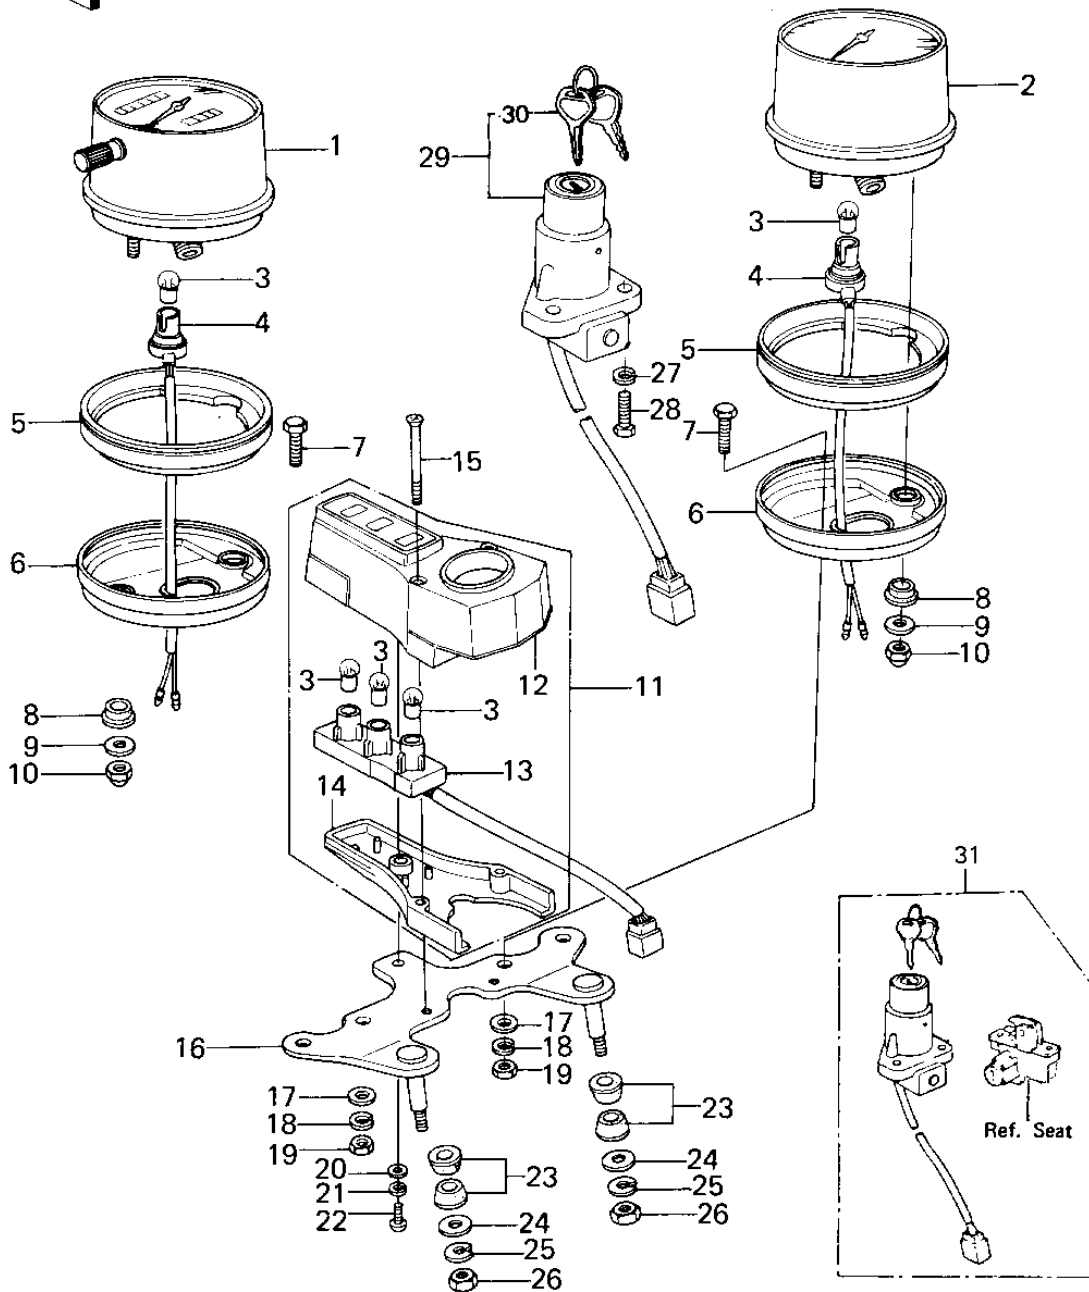

1979 KZ200-A2 PARTS DIAGRAM

METERS/IGNITION SWITCH

1979 KZ200-A2 PARTS LIST

METERS/IGNITION SWITCH

ITEM NAME	PART NUMBER	QUANTITY
SPEEDOMETER ASSY,MPH (Ref # 1)	25006-072	1
SPEEDOMETER ASSY,MPH (Ref # 1)	25005-1038	2
SPEEDOMETER ASSY,KPH (Canada) (Ref # 1)	25006-080	1
SPEEDOMETER ASSY,KPH (Canada) (Ref # 1)	25005-1025	1
TACHOMETER ASSY (Ref # 2)	25016-031	1
TACHOMETER ASSY (Ref # 2)	25015-1016	1
BULB 12V 3W (Ref # 3)	92069-018	1
SOCKET ASSY (Ref # 4)	25010-022	1
SHOCK DAMPER,SPEEDMET (Ref # 5)	25019-031	1
COVER,METER (Ref # 6)	25012-025	1
BOLT,HEX HEAD,6X14 (Ref # 7)	92003-204	1
DAMPER RUBBER-METER (Ref # 8)	25019-013	1
WASHER PLAIN 6MM (Ref # 9)	411B0600	2
NUT-CAP,5MM (Ref # 10)	322N0500	1
LAMP ASSY,PILOT (Ref # 11)	23016-022	1
COVER,INDICATOR LIGHT (Ref # 12)	25023-017	1
SOCKET ASSY,INDICATOR (Ref # 13)	25011-056	1
COVER,METER BRACKET (Ref # 14)	25024-008	1
SCREW,PAN HEAD (Ref # 15)	92012-005	1
BRACKET,METER (Ref # 16)	25008-051	1
WASHER-SPRING,6MM,BLA (Ref # 18)	461K0600	1
NUT (Ref # 19)	92015-078	1
WASHER PLAIN 4MM (Ref # 20)	410B0400	1
WASHER SPRING 4MM (Ref # 21)	461F0400	1
SCREW-PAN-CRSOSS,4X12 (Ref # 22)	220B0412	1
DAMPER RUBBER,METER (Ref # 23)	92075-248	1
WASHER 6.5X22X1.6T (Ref # 24)	92022-237	1
WASHER SPRING 6MM (Ref # 25)	461F0600	2
NUT 6MM (Ref # 26)	311B0600	1

1979 KZ200-A2 PARTS LIST

METERS/IGNITION SWITCH

ITEM NAME	PART NUMBER	QUANTITY
BOLT-UPSET,6X16 (Ref # 28)	112G0616	1
SWITCH ASSY,IGNITION (Ref # 29)	27005-1031	2
KEY SET,#G01 (Ref # 30)	27008-1002-01	1
KEY SET,#G35 (Ref # 30)	27008-1002-35	1
KEY,BLANK (Ref # 30)	27008-1028	1
KEY,BLANK (Ref # 30)	27008-1029	1
KEY,BLANK (Ref # 30)	27008-1034	1
KEY,BLANK (Ref # 30)	27008-1035	1
LOCK SET,KZ200A2 (Ref # 31)	27004-5055	1