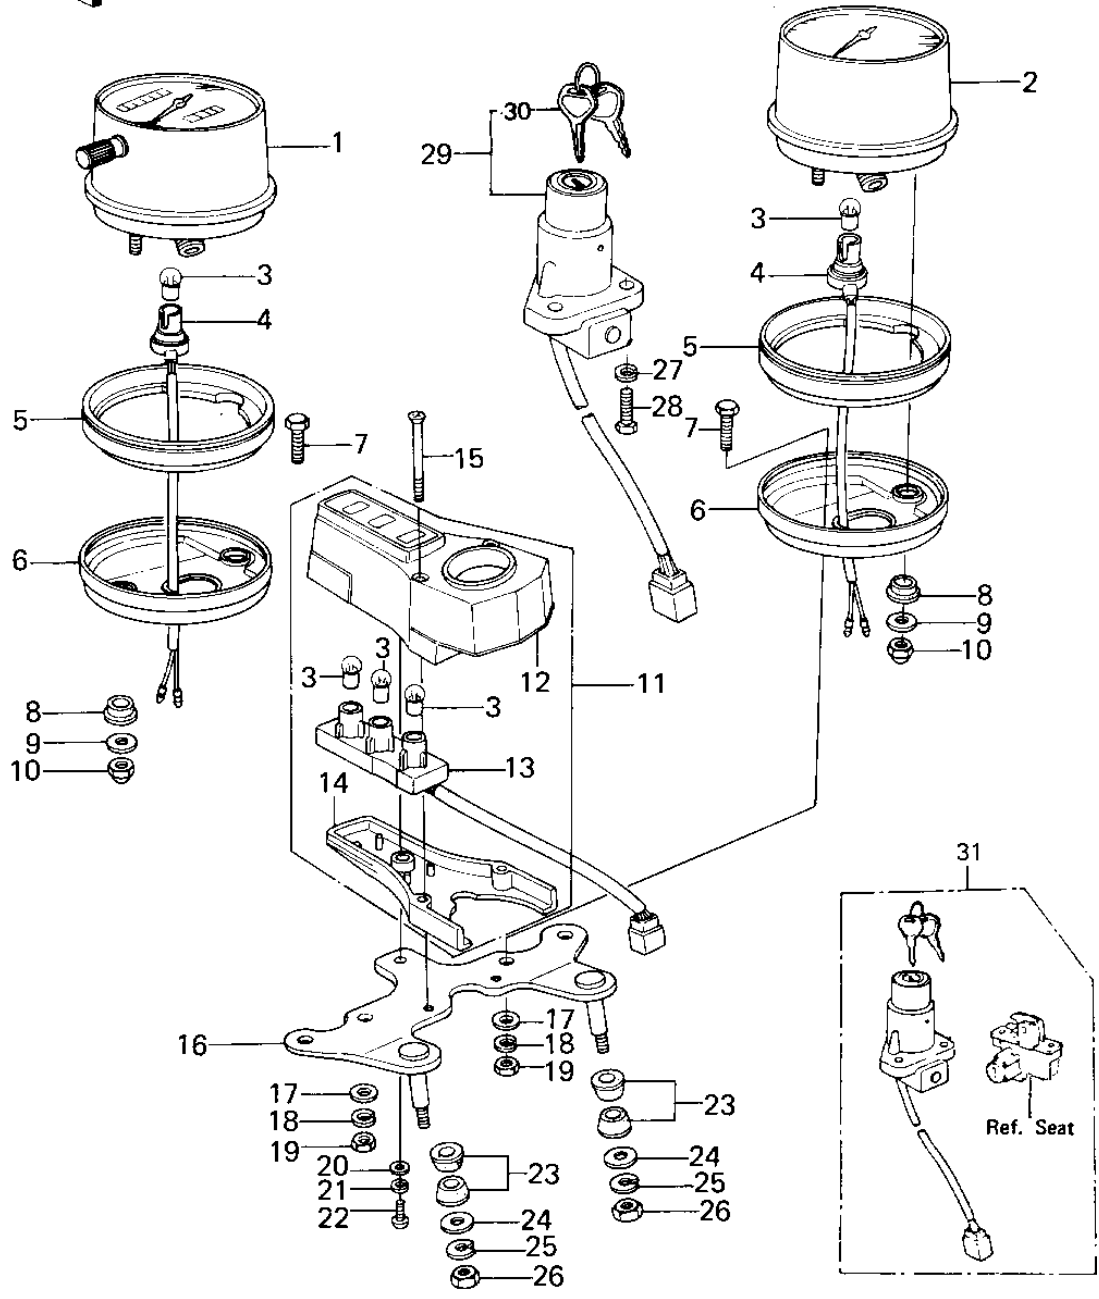

# 1978 KZ200-A1A PARTS DIAGRAM

METERS/IGNITION SWITCH

# 1978 KZ200-A1A PARTS LIST

## METERS/IGNITION SWITCH

ITEM NAME	PART NUMBER	QUANTITY
SPEEDOMETER ASSY,MPH (Ref # 1)	25006-072	
SPEEDOMETER ASSY,MPH (Ref # 1)	25005-1038	
SPEEDOMETER ASSY,MPH (Ref # 1)	25005-1038	
SPEEDOMETER ASSY,KPH (Canada) (Ref # 1)	25006-080	
SPEEDOMETER ASSY,KPH (Canada) (Ref # 1)	25005-1025	
TACHOMETER ASSY (Ref # 2)	25016-031	
TACHOMETER ASSY (Ref # 2)	25015-1016	
BULB 12V 3W (Ref # 3)	92069-018	
SOCKET ASSY (Ref # 4)	25010-022	
SHOCK DAMPER,SPEEDMET (Ref # 5)	25019-031	
COVER,METER (Ref # 6)	25012-025	
BOLT,HEX HEAD,6X14 (Ref # 7)	92003-204	
DAMPER RUBBER-METER (Ref # 8)	25019-013	
WASHER PLAIN 6MM (Ref # 9)	411B0600	
NUT-CAP,5MM (Ref # 10)	322N0500	
LAMP ASSY,PILOT (Ref # 11)	23016-022	
COVER,INDICATOR LIGHT (Ref # 12)	25023-017	
SOCKET ASSY,INDICATOR (Ref # 13)	25011-056	
COVER,METER BRACKET (Ref # 14)	25024-008	
SCREW,PAN HEAD (Ref # 15)	92012-005	
BRACKET,METER (Ref # 16)	25008-051	
WASHER PLAIN 6MM (Ref # 17)	411B0600	
WASHER-SPRING,6MM,BLA (Ref # 18)	461K0600	
NUT (Ref # 19)	92015-078	
WASHER PLAIN 4MM (Ref # 20)	410B0400	
WASHER SPRING 4MM (Ref # 21)	461F0400	
SCREW-PAN-CRSOSS,4X12 (Ref # 22)	220B0412	
DAMPER RUBBER,METER (Ref # 23)	92075-248	
WASHER 6.5X22X1.6T (Ref # 24)	92022-237	

## METERS/IGNITION SWITCH

ITEM NAME	PART NUMBER	QUANTITY
WASHER SPRING 6MM (Ref # 25)	461F0600	
NUT 6MM (Ref # 26)	311B0600	
WASHER SPRING 6MM (Ref # 27)	461F0600	
BOLT-UPSET,6X16 (Ref # 28)	112G0616	
SWITCH ASSY,IGNITION (Ref # 29)	27005-1031	
SWITCH ASSY,IGNITION (Ref # 29)	27005-1031	
KEY SET,#G01 (Ref # 30)	27008-1002-01	
KEY SET,#G35 (Ref # 30)	27008-1002-35	
KEY,BLANK (Ref # 30)	27008-1028	
KEY,BLANK (Ref # 30)	27008-1029	
KEY,BLANK (Ref # 30)	27008-1034	
KEY,BLANK (Ref # 30)	27008-1035	
LOCK SET,KZ200A2 (Ref # 31)	27004-5055	