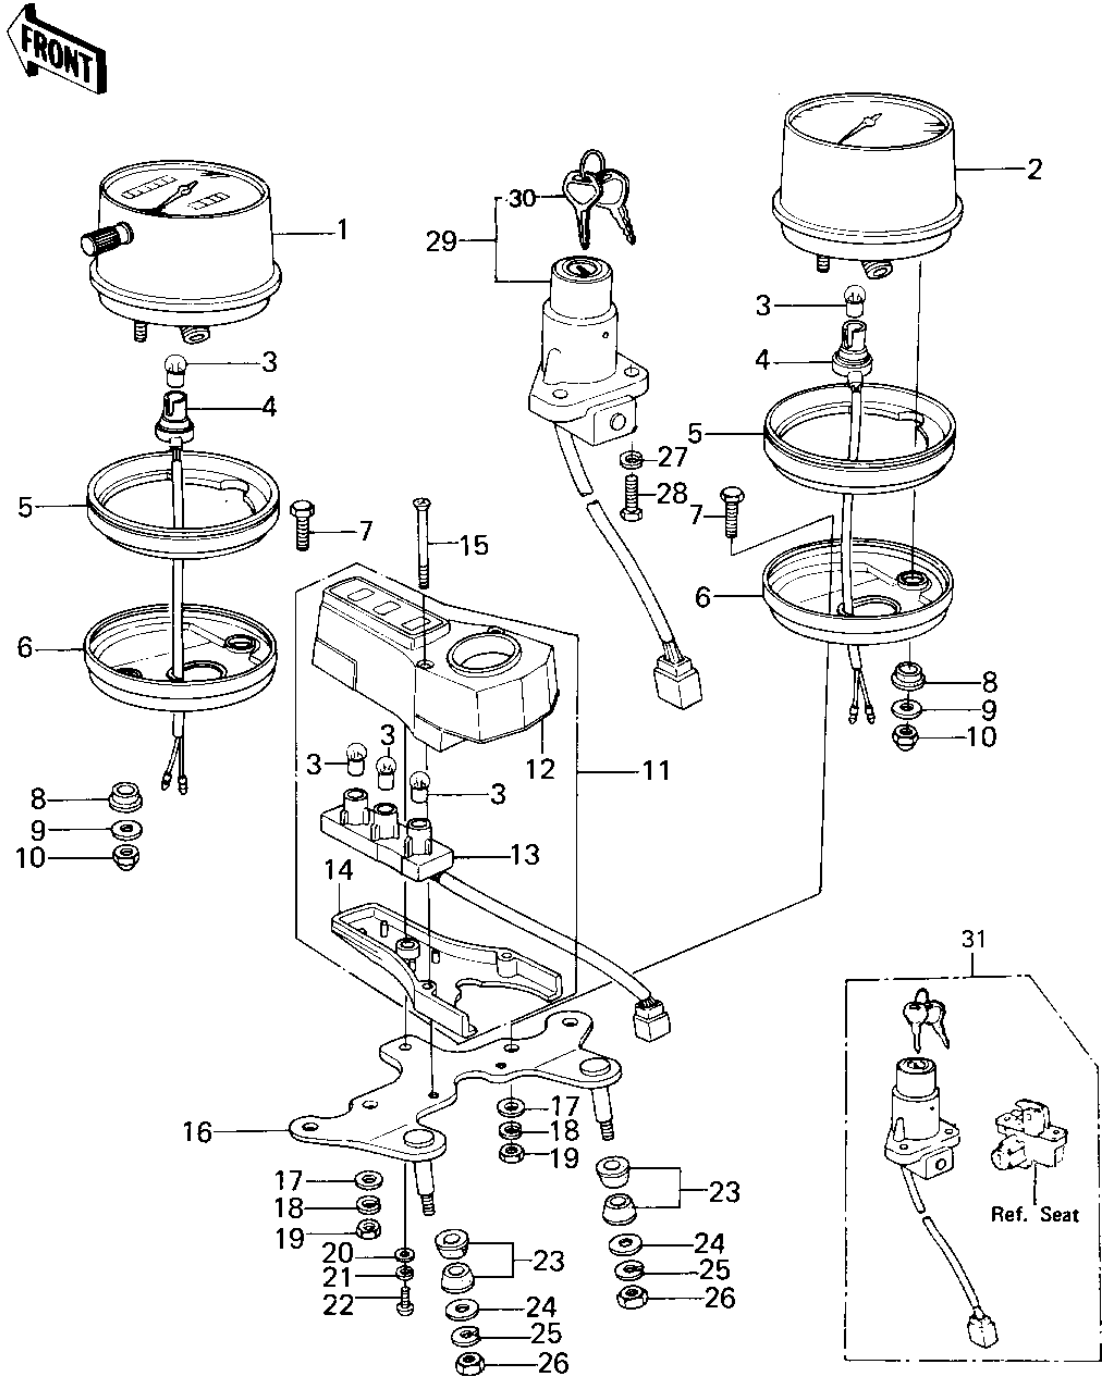

1978 KZ200-A1 PARTS DIAGRAM

METERS/IGNITION SWITCH

1978 KZ200-A1 PARTS LIST

METERS/IGNITION SWITCH

ITEM NAME	PART NUMBER	QUANTITY
SPEEDOMETER ASSY,MPH (Ref # 1)	25006-072	1
SPEEDOMETER ASSY,MPH (Ref # 1)	25005-1038	2
SPEEDOMETER ASSY,KPH (Canada) (Ref # 1)	25006-080	1
SPEEDOMETER ASSY,KPH (Canada) (Ref # 1)	25005-1025	1
TACHOMETER ASSY (Ref # 2)	25016-031	1
TACHOMETER ASSY (Ref # 2)	25015-1016	1
BULB 12V 3W (Ref # 3)	92069-018	1
SOCKET ASSY (Ref # 4)	25010-022	1
SHOCK DAMPER,SPEEDMET (Ref # 5)	25019-031	1
COVER,METER (Ref # 6)	25012-025	1
BOLT,HEX HEAD,6X14 (Ref # 7)	92003-204	1
DAMPER RUBBER-METER (Ref # 8)	25019-013	1
WASHER PLAIN 6MM (Ref # 9)	411B0600	2
NUT-CAP,5MM (Ref # 10)	322N0500	1
LAMP ASSY,PILOT (Ref # 11)	23016-022	1
COVER,INDICATOR LIGHT (Ref # 12)	25023-017	1
SOCKET ASSY,INDICATOR (Ref # 13)	25011-056	1
COVER,METER BRACKET (Ref # 14)	25024-008	1
SCREW,PAN HEAD (Ref # 15)	92012-005	1
BRACKET,METER (Ref # 16)	25008-051	1
WASHER-SPRING,6MM,BLA (Ref # 18)	461K0600	1
NUT (Ref # 19)	92015-078	1
WASHER PLAIN 4MM (Ref # 20)	410B0400	1
WASHER SPRING 4MM (Ref # 21)	461F0400	1
SCREW-PAN-CRSOSS,4X12 (Ref # 22)	220B0412	1
DAMPER RUBBER,METER (Ref # 23)	92075-248	1
WASHER 6.5X22X1.6T (Ref # 24)	92022-237	1
WASHER SPRING 6MM (Ref # 25)	461F0600	2
NUT 6MM (Ref # 26)	311B0600	1

1978 KZ200-A1 PARTS LIST

METERS/IGNITION SWITCH

ITEM NAME	PART NUMBER	QUANTITY
BOLT-UPSET,6X16 (Ref # 28)	112G0616	1
SWITCH ASSY,IGNITION (Ref # 29)	27005-1031	2
KEY SET,#G01 (Ref # 30)	27008-1002-01	1
KEY SET,#G35 (Ref # 30)	27008-1002-35	1
KEY,BLANK (Ref # 30)	27008-1028	1
KEY,BLANK (Ref # 30)	27008-1029	1
KEY,BLANK (Ref # 30)	27008-1034	1
KEY,BLANK (Ref # 30)	27008-1035	1
LOCK SET,KZ200A2 (Ref # 31)	27004-5055	1