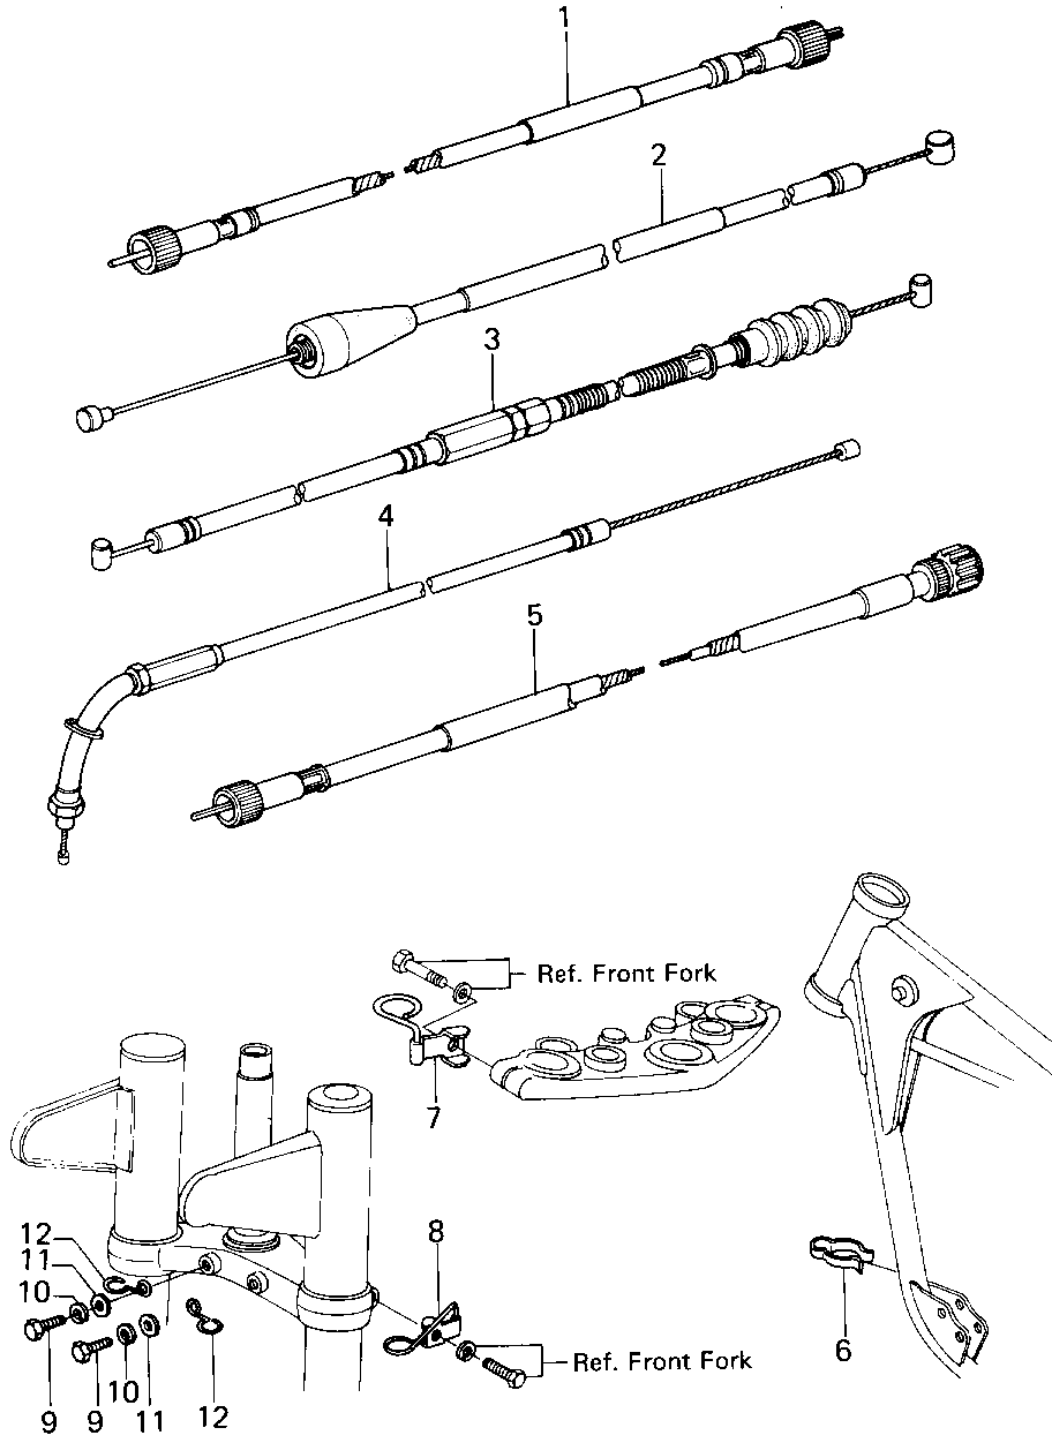

1979 KZ200-A2 PARTS DIAGRAM

CABLES

1979 KZ200-A2 PARTS LIST

CABLES

ITEM NAME	PART NUMBER	QUANTITY
CABLE,SPEEDOMETER (Ref # 1)	54001-058	1
CABLE,FRONT BRAKE (Ref # 2)	54005-089	1
CABLE,CLUTCH (Ref # 3)	54011-090	1
CABLE,THROTTLE (Ref # 4)	54012-144	1
CABLE,TACHOMETER (Ref # 5)	54018-024	1
CLAMP,CABLE (Ref # 6)	92037-093	1
CLAMP,CABLE (Ref # 7)	92037-205	1
CLAMP,CABLE (Ref # 8)	92037-206	1
BOLT-UPSET,6X12 (Ref # 9)	112G0612	1
WASHER SPRING 6MM (Ref # 10)	461F0600	1
WASHER PLAIN 6MM (Ref # 11)	411B0600	1
CLAMP,CABLE (Ref # 12)	92037-092	1