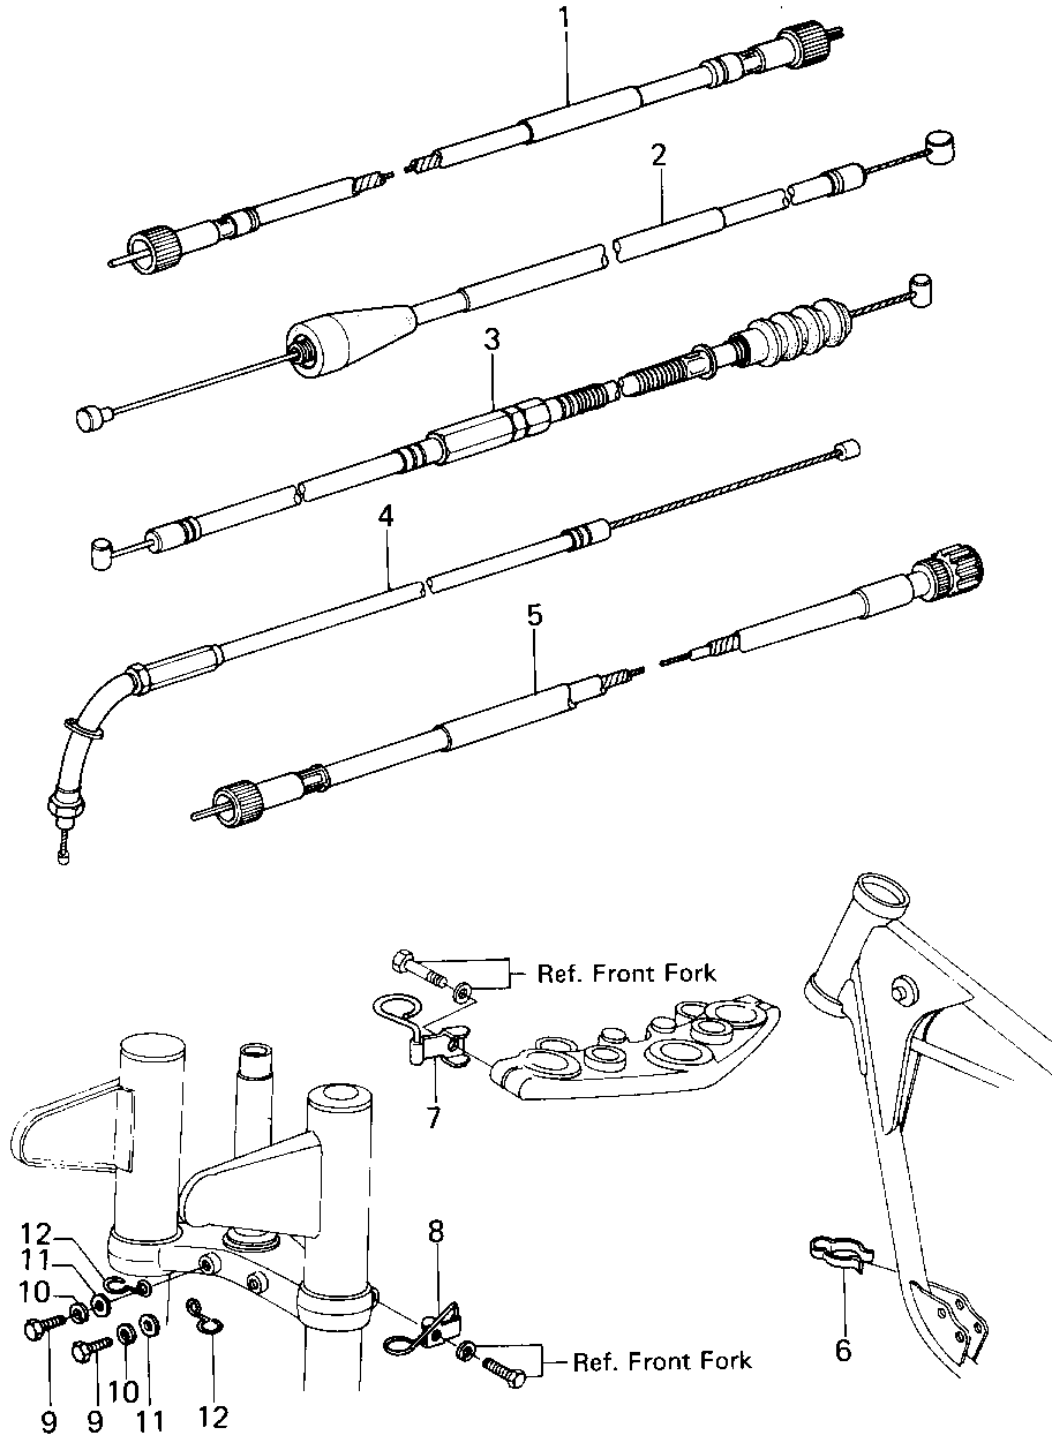

1978 KZ200-A1 PARTS DIAGRAM

CABLES

1978 KZ200-A1 PARTS LIST

CABLES

ITEM NAME	PART NUMBER	QUANTITY
CABLE,SPEEDOMETER (Ref # 1)	54001-058	1
CABLE,FRONT BRAKE (Ref # 2)	54005-089	1
CABLE,CLUTCH (Ref # 3)	54011-090	1
CABLE,THROTTLE (Ref # 4)	54012-144	1
CABLE,TACHOMETER (Ref # 5)	54018-024	1
CLAMP,CABLE (Ref # 6)	92037-093	1
CLAMP,CABLE (Ref # 7)	92037-205	1
CLAMP,CABLE (Ref # 8)	92037-206	1
BOLT-UPSET,6X12 (Ref # 9)	112G0612	1
WASHER SPRING 6MM (Ref # 10)	461F0600	1
WASHER PLAIN 6MM (Ref # 11)	411B0600	1
CLAMP,CABLE (Ref # 12)	92037-092	1