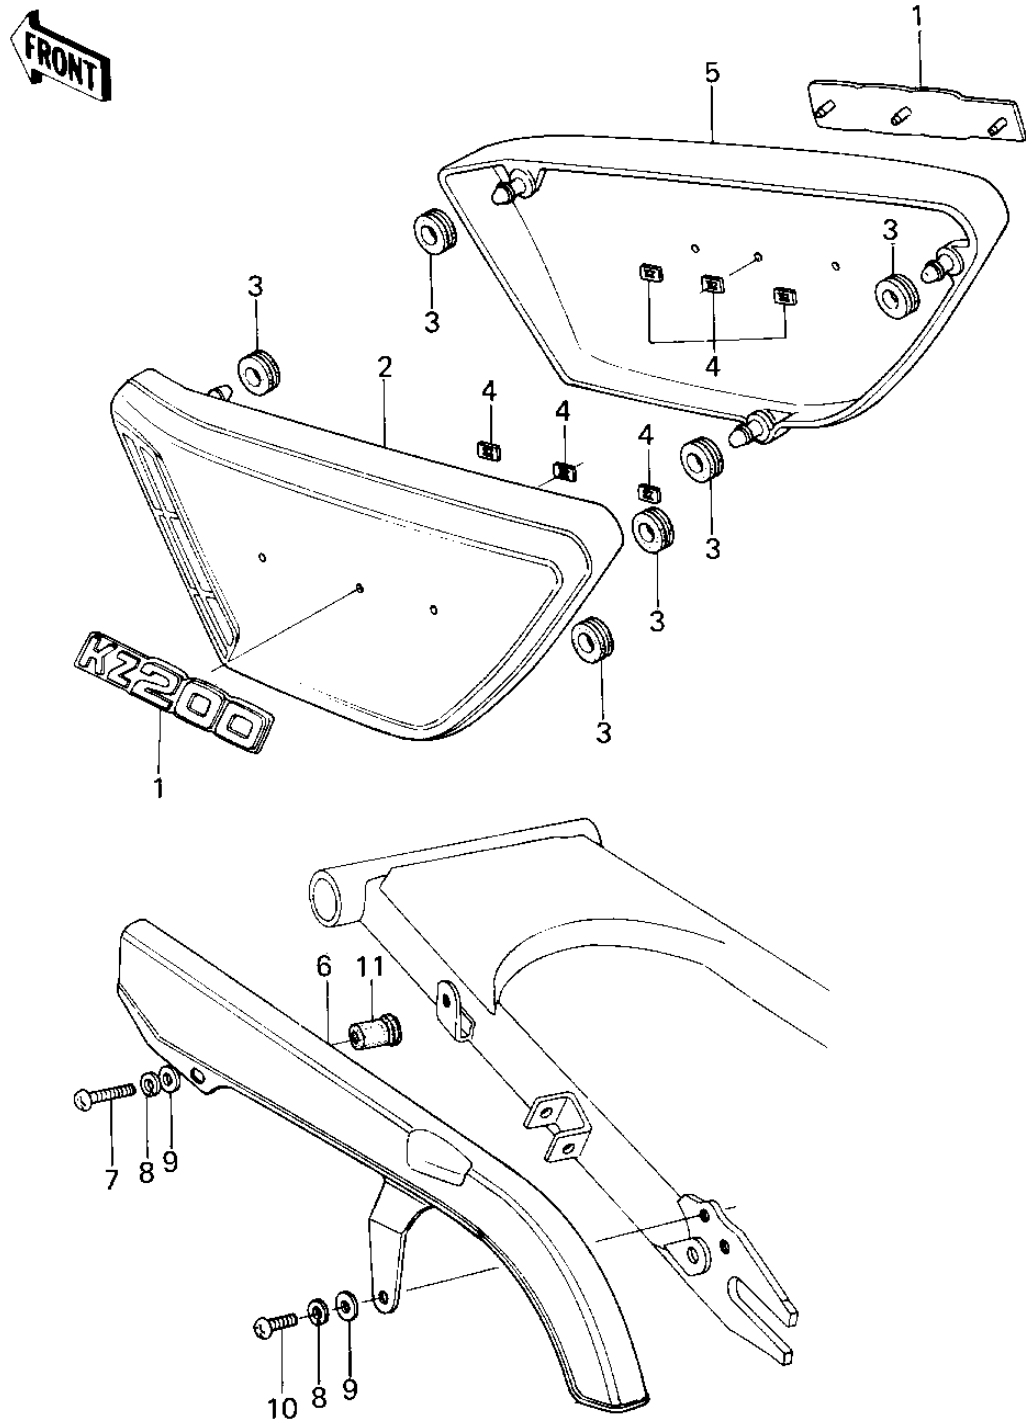

1979 KZ200-A2 PARTS DIAGRAM

SIDE COVERS/CHAIN COVER

1979 KZ200-A2 PARTS LIST

SIDE COVERS/CHAIN COVER

ITEM NAME	PART NUMBER	QUANTITY
EMBLEM,SIDE COVER (Ref # 1)	56018-264	1
EMBLEM,SIDE COVER (Ref # 1)	56018-1070	1
COVER, LH SIDE (Ref # 2)	36001-1047-4M	1
COVER-SIDE,LH.BROW (Ref # 2)	36001-1047-4Z	1
COVER,L.H SIDE,F.RED (Ref # 2)	36001-1047-B1	1
GROMMET (Ref # 3)	92071-056	1
NUT,LOCK,3MM (Ref # 4)	92018-005	1
COVER,R.H.SIDE C.BLUE (Ref # 5)	36001-1048-4M	1
COVER-SIDE (Ref # 5)	36001-1048-4Z	1
COVER,R.H SIDE,F.RED (Ref # 5)	36001-1048-B1	1
CASE-CHAIN (Ref # 6)	36014-070	1
SCREW PAN HEAD 6X50 (Ref # 7)	220B0650	1
WASHER SPRING 6MM (Ref # 8)	461F0600	1
WASHER PLAIN 6MM (Ref # 9)	411B0600	1
SCREW PAN HEAD 6X12 (Ref # 10)	220B0612	1
DAMPER,RUBBER (Ref # 11)	92075-1030	1