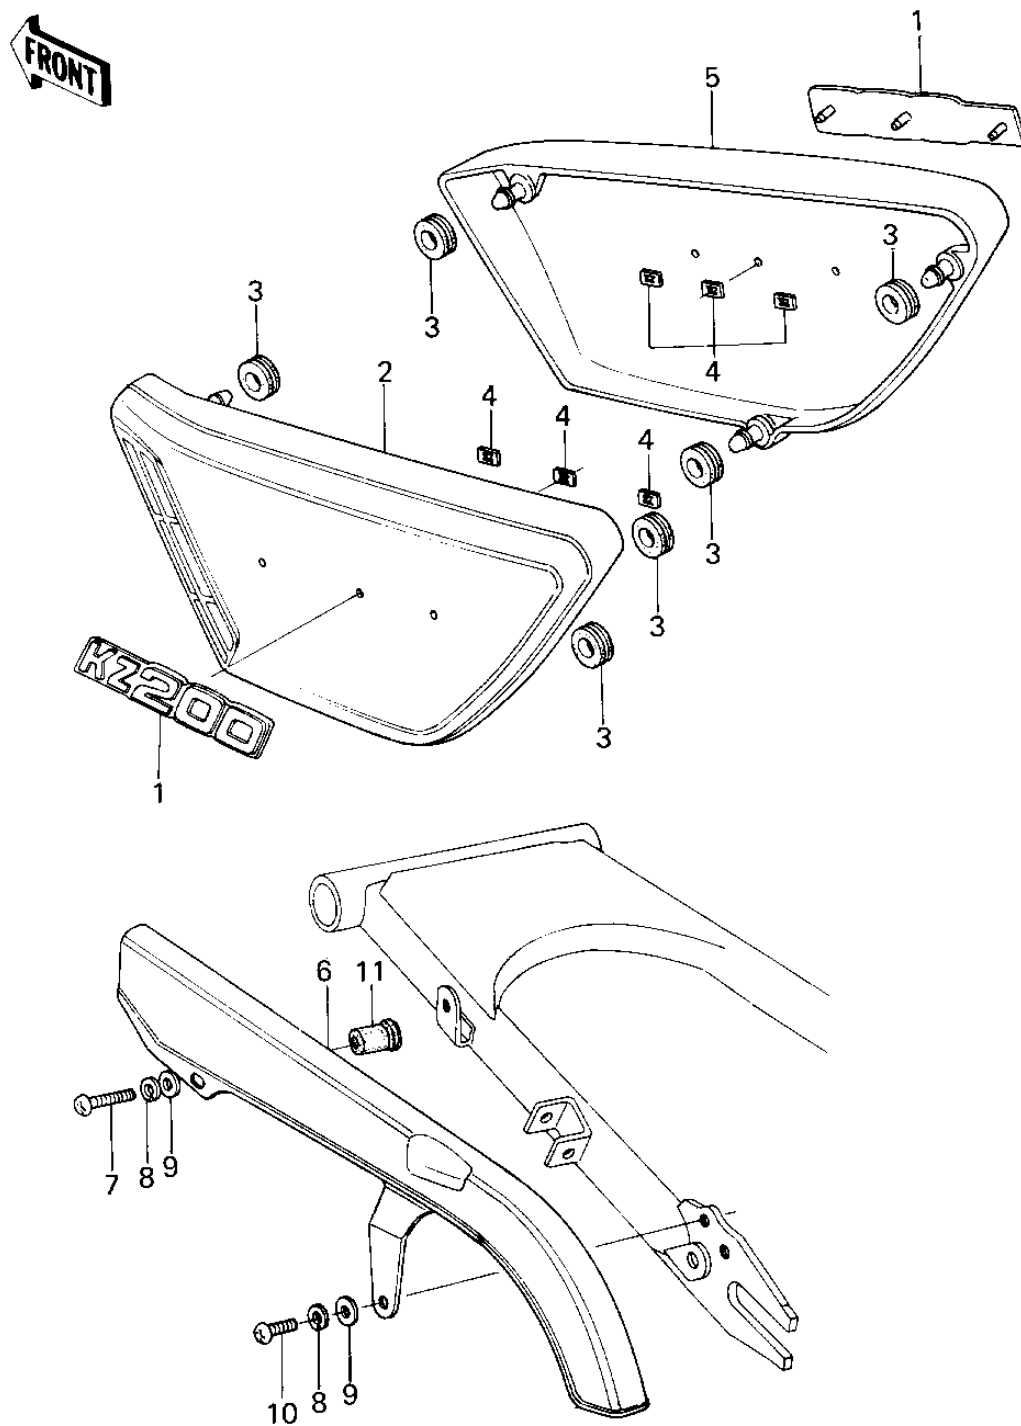

## 1978 KZ200-A1 PARTS DIAGRAM

SIDE COVERS/CHAIN COVER

## 1978 KZ200-A1 PARTS LIST

### SIDE COVERS/CHAIN COVER

ITEM NAME	PART NUMBER	QUANTITY
EMBLEM,SIDE COVER (Ref # 1)	56018-264	1
EMBLEM,SIDE COVER (Ref # 1)	56018-1070	1
COVER, LH SIDE (Ref # 2)	36001-1047-4M	1
COVER-SIDE,LH.BROW (Ref # 2)	36001-1047-4Z	1
COVER,L.H SIDE,F.RED (Ref # 2)	36001-1047-B1	1
GROMMET (Ref # 3)	92071-056	1
NUT,LOCK,3MM (Ref # 4)	92018-005	1
COVER,R.H.SIDE C.BLUE (Ref # 5)	36001-1048-4M	1
COVER-SIDE (Ref # 5)	36001-1048-4Z	1
COVER,R.H SIDE,F.RED (Ref # 5)	36001-1048-B1	1
CASE-CHAIN (Ref # 6)	36014-070	1
SCREW PAN HEAD 6X50 (Ref # 7)	220B0650	1
WASHER SPRING 6MM (Ref # 8)	461F0600	1
WASHER PLAIN 6MM (Ref # 9)	411B0600	1
SCREW PAN HEAD 6X12 (Ref # 10)	220B0612	1
DAMPER,RUBBER (Ref # 11)	92075-1030	1