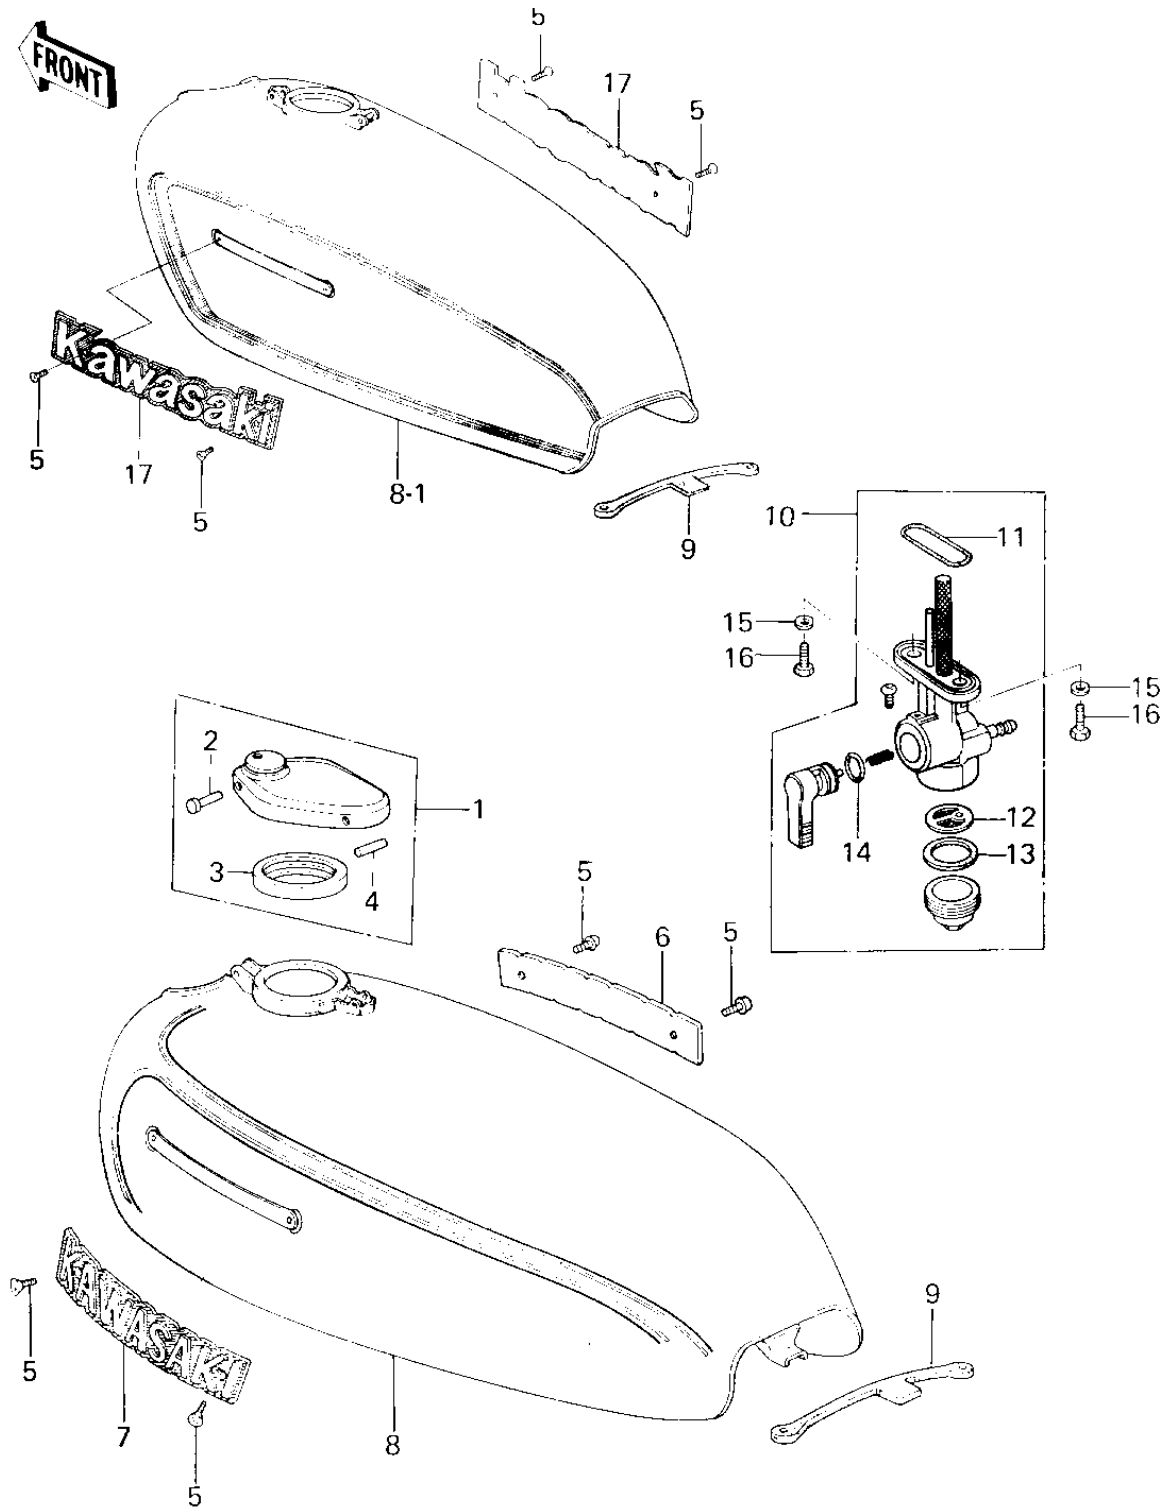

1979 KZ200-A2 PARTS DIAGRAM

FUEL TANK

1979 KZ200-A2 PARTS LIST

FUEL TANK

ITEM NAME	PART NUMBER	QUANTITY
CAP,FUEL TANK (Ref # 1)	51048-012	1
PIN,HOOK (Ref # 2)	92043-126	1
GASKET-FUEL TANK CAP (Ref # 3)	51059-008	1
PIN,CAP HINGE (Ref # 4)	92043-127	1
SCREW-CSK-CROS (Ref # 5)	221C0306	1
EMBLEM,R.H FUEL TANK (Ref # 6)	56014-070	1
EMBLEM,L.H FUEL TANK (Ref # 7)	56013-060	1
TANK-FUEL,CERULEAN BL (Ref # 8)	51001-117-4M	1
TANK-FUEL,G.BROWN (Ref # 8)	51001-5063-4Z	1
TANK-FUEL,F.RED (Ref # 8-1)	51001-5011-B1	1
BAND,FUEL TANK (Ref # 9)	92072-042	1
TAP ASSY FUEL (Ref # 10)	51023-1051	1
"O" RING (Ref # 11)	51039-003	1
STRINER,FUEL TAP (Ref # 12)	14043-1002	1
GASKET,FUEL TAP CUP (Ref # 13)	11009-1013	1
"O" RING, 10MM (Ref # 14)	670B2010	1
WASHER-PLAIN (Ref # 15)	92022-183	1
BOLT-HEX HEAD,6X16 (Ref # 16)	92001-114	1
EMBLEM,FUEL TANK (Ref # 17)	56014-1038	1