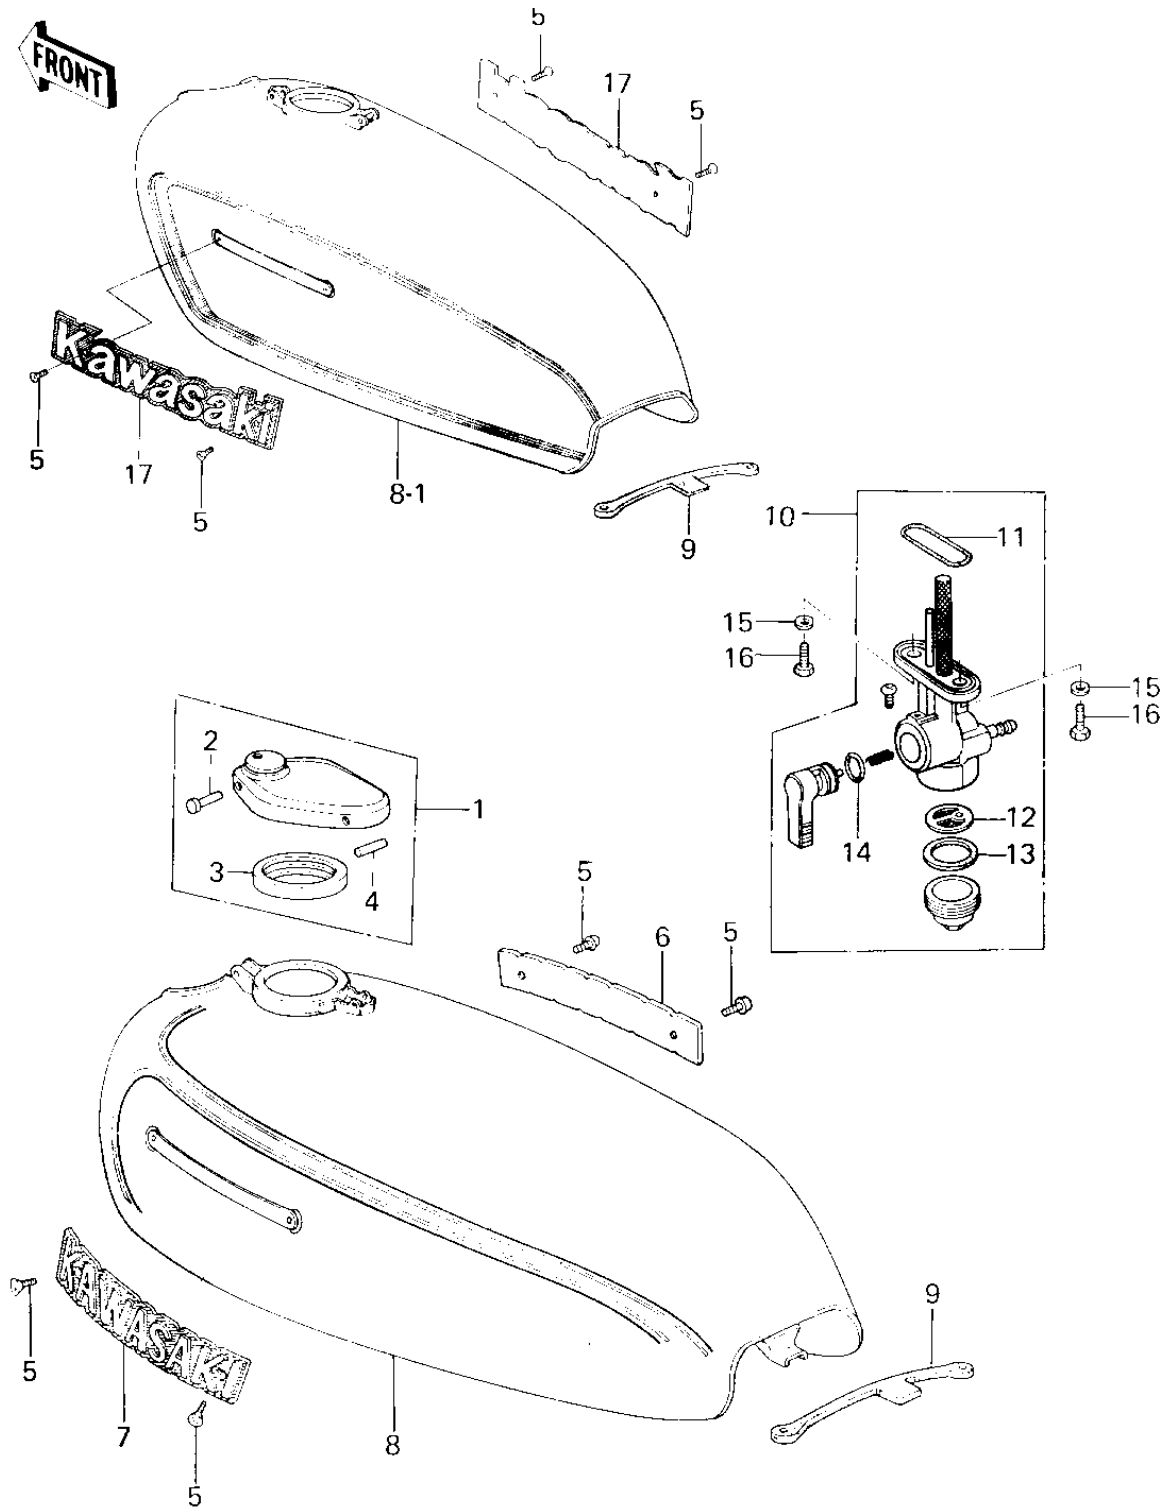

## 1978 KZ200-A1 PARTS DIAGRAM

FUEL TANK

## 1978 KZ200-A1 PARTS LIST

### FUEL TANK

ITEM NAME	PART NUMBER	QUANTITY
CAP,FUEL TANK (Ref # 1)	51048-012	1
PIN,HOOK (Ref # 2)	92043-126	1
GASKET-FUEL TANK CAP (Ref # 3)	51059-008	1
PIN,CAP HINGE (Ref # 4)	92043-127	1
SCREW-CSK-CROS (Ref # 5)	221C0306	1
EMBLEM,R.H FUEL TANK (Ref # 6)	56014-070	1
EMBLEM,L.H FUEL TANK (Ref # 7)	56013-060	1
TANK-FUEL,CERULEAN BL (Ref # 8)	51001-117-4M	1
TANK-FUEL,G.BROWN (Ref # 8)	51001-5063-4Z	1
TANK-FUEL,F.RED (Ref # 8-1)	51001-5011-B1	1
BAND,FUEL TANK (Ref # 9)	92072-042	1
TAP ASSY FUEL (Ref # 10)	51023-1051	1
"O" RING (Ref # 11)	51039-003	1
STRINER,FUEL TAP (Ref # 12)	14043-1002	1
GASKET,FUEL TAP CUP (Ref # 13)	11009-1013	1
"O" RING, 10MM (Ref # 14)	670B2010	1
WASHER-PLAIN (Ref # 15)	92022-183	1
BOLT-HEX HEAD,6X16 (Ref # 16)	92001-114	1
EMBLEM,FUEL TANK (Ref # 17)	56014-1038	1