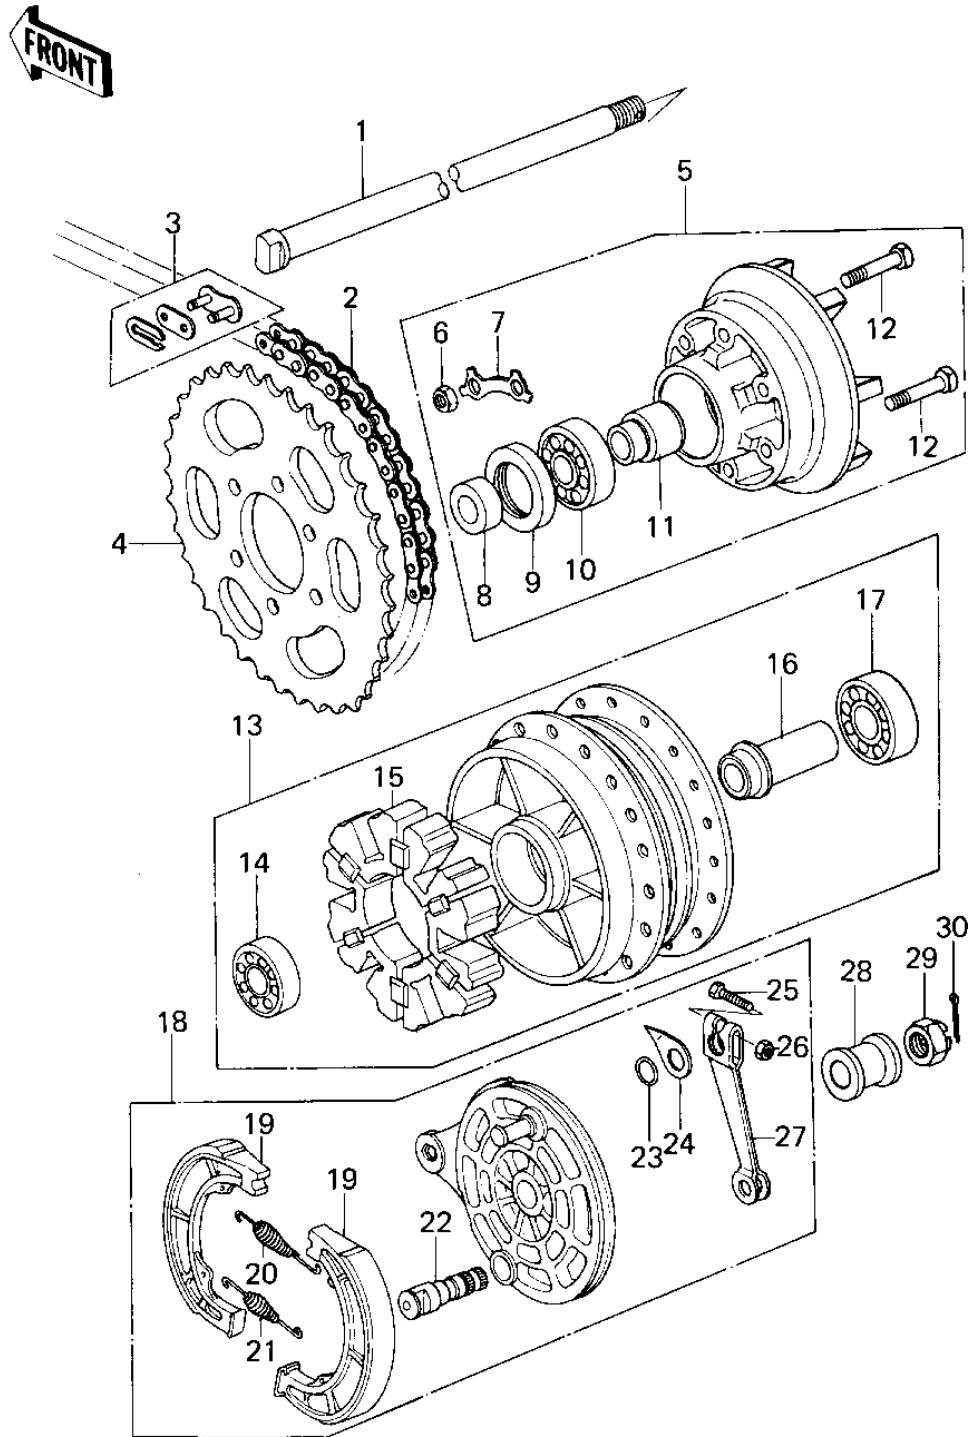

1979 KZ200-A2 PARTS DIAGRAM

REAR HUB/BRAKE/CHAIN

1979 KZ200-A2 PARTS LIST

REAR HUB/BRAKE/CHAIN

ITEM NAME	PART NUMBER	QUANTITY
AXLE,REAR (Ref # 1)	42031-059	1
DR CHAIN 520X98 (Ref # 2)	92057-106	1
CHAIN JOINT 520 (Ref # 3)	92058-1001	1
REAR SPROCKET,40T (Ref # 4)	42041-1002	1
COUPLING-ASSY,RR HUB (Ref # 5)	42033-1029	1
NUT,8MM (Ref # 6)	311B0800	1
WASHER,SPROCKET LOCK (Ref # 7)	92088-019	1
COLLAR,REAR HUB COUPR (Ref # 8)	42037-029	1
OIL SEAL,RR HUB BRNG (Ref # 9)	92050-060	1
BEARING, BALL, #6004 (Ref # 10)	601B6004	1
SLEEVE,REAR HUB COUPR (Ref # 11)	42036-031	1
BOLT REAR SPROCKET (Ref # 12)	92001-021	1
DRUM ASSY,REAR (Ref # 13)	42005-057	1
BEARING BALL #6202 (Ref # 14)	601B6202	1
SHOCK DAMPER,REAR HUB (Ref # 15)	42014-030	1
SPACER,REAR HUB BEARG (Ref # 16)	42010-037	1
BEARING BALL #6302Z (Ref # 17)	601B6302Z	1
RR BRAKE PANEL ASSY (Ref # 18)	41035-1090	1
SHOE,BRAKE (Ref # 19)	42019-010	1
SPRING,BRAKE SHOE (Ref # 20)	92081-1766	1
SPRING,BRAKE SHOE (Ref # 21)	92081-1550	1
CAM SHAFT,REAR BRAKE (Ref # 22)	42026-026	1
"0" RING,11MM (Ref # 23)	92055-004	1
INDICATOR,FR BK SHOE (Ref # 24)	41085-013	1
BOLT-UPSET (Ref # 25)	112G0630	1
NUT,6MM (Ref # 26)	41072-007	1
LEVER,FRONT BRAKE CAM (Ref # 27)	41053-002	1
COLLAR,REAR AXLE (Ref # 28)	42032-076	1
NUT,14MM (Ref # 29)	42045-020	1

1979 KZ200-A2 PARTS LIST

REAR HUB/BRAKE/CHAIN

ITEM NAME	PART NUMBER	QUANTITY
PIN COTTER 3.0X25 (Ref # 30)	550D3025	1