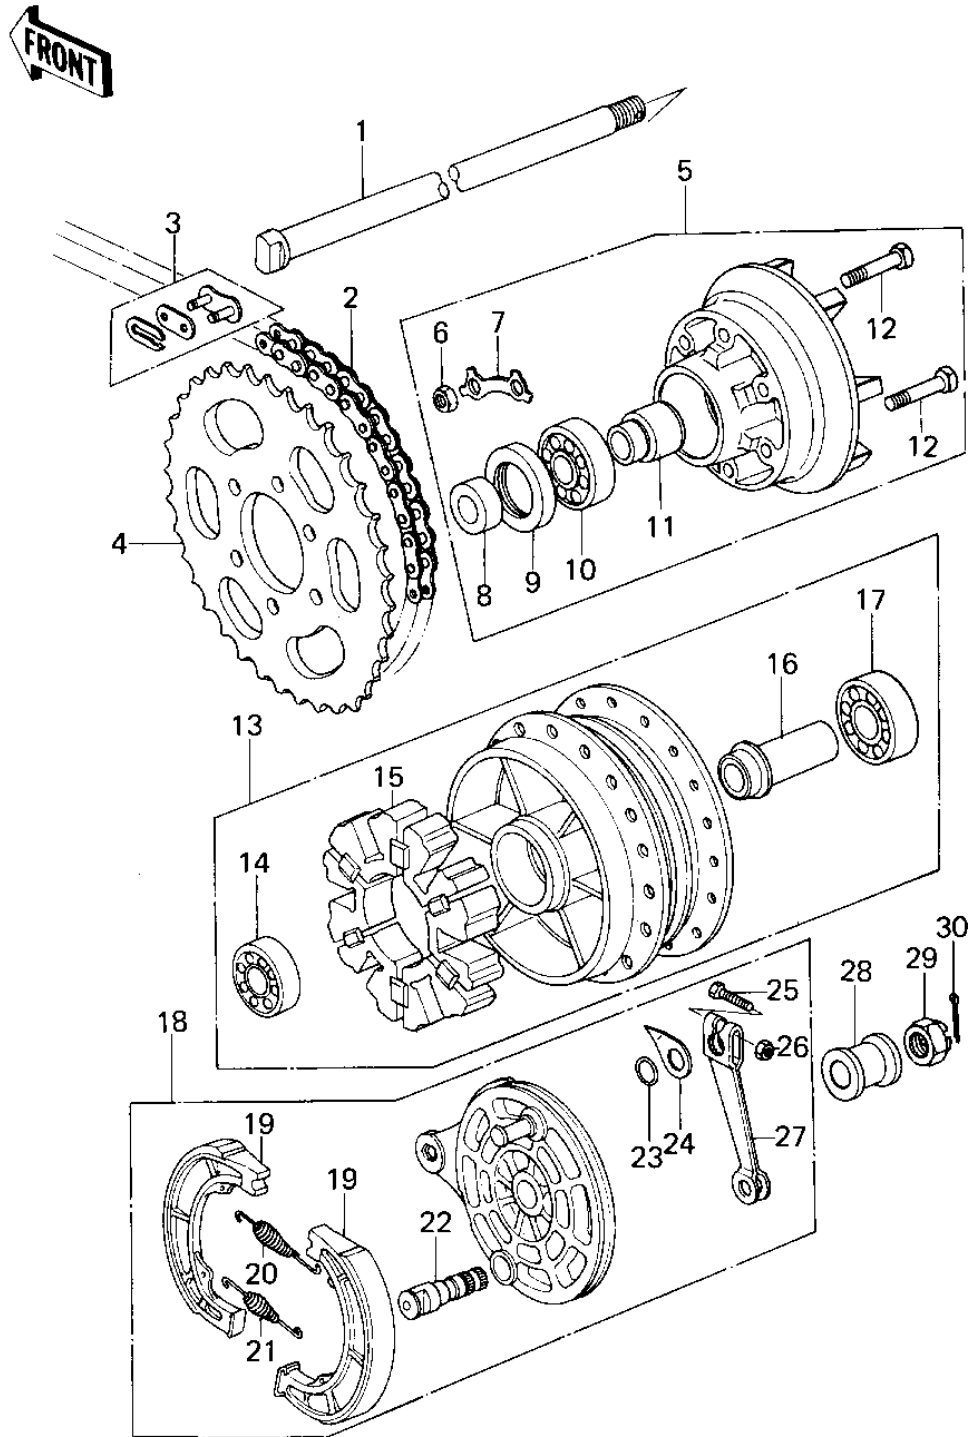

1978 KZ200-A1 PARTS DIAGRAM

REAR HUB/BRAKE/CHAIN

1978 KZ200-A1 PARTS LIST

REAR HUB/BRAKE/CHAIN

ITEM NAME	PART NUMBER	QUANTITY
AXLE,REAR (Ref # 1)	42031-059	1
DR CHAIN 520X98 (Ref # 2)	92057-106	1
CHAIN JOINT 520 (Ref # 3)	92058-1001	1
REAR SPROCKET,40T (Ref # 4)	42041-1002	1
COUPLING-ASSY,RR HUB (Ref # 5)	42033-1029	1
NUT,8MM (Ref # 6)	311B0800	1
WASHER,SPROCKET LOCK (Ref # 7)	92088-019	1
COLLAR,REAR HUB COUPR (Ref # 8)	42037-029	1
OIL SEAL,RR HUB BRNG (Ref # 9)	92050-060	1
BEARING, BALL, #6004 (Ref # 10)	601B6004	1
SLEEVE,REAR HUB COUPR (Ref # 11)	42036-031	1
BOLT REAR SPROCKET (Ref # 12)	92001-021	1
DRUM ASSY,REAR (Ref # 13)	42005-057	1
BEARING BALL #6202 (Ref # 14)	601B6202	1
SHOCK DAMPER,REAR HUB (Ref # 15)	42014-030	1
SPACER,REAR HUB BEARG (Ref # 16)	42010-037	1
BEARING BALL #6302Z (Ref # 17)	601B6302Z	1
RR BRAKE PANEL ASSY (Ref # 18)	41035-1090	1
SHOE,BRAKE (Ref # 19)	42019-010	1
SPRING,BRAKE SHOE (Ref # 20)	92081-1766	1
SPRING,BRAKE SHOE (Ref # 21)	92081-1550	1
CAM SHAFT,REAR BRAKE (Ref # 22)	42026-026	1
"0" RING,11MM (Ref # 23)	92055-004	1
INDICATOR,FR BK SHOE (Ref # 24)	41085-013	1
BOLT-UPSET (Ref # 25)	112G0630	1
NUT,6MM (Ref # 26)	41072-007	1
LEVER,FRONT BRAKE CAM (Ref # 27)	41053-002	1
COLLAR,REAR AXLE (Ref # 28)	42032-076	1
NUT,14MM (Ref # 29)	42045-020	1

1978 KZ200-A1 PARTS LIST

REAR HUB/BRAKE/CHAIN

ITEM NAME	PART NUMBER	QUANTITY
PIN COTTER 3.0X25 (Ref # 30)	550D3025	1