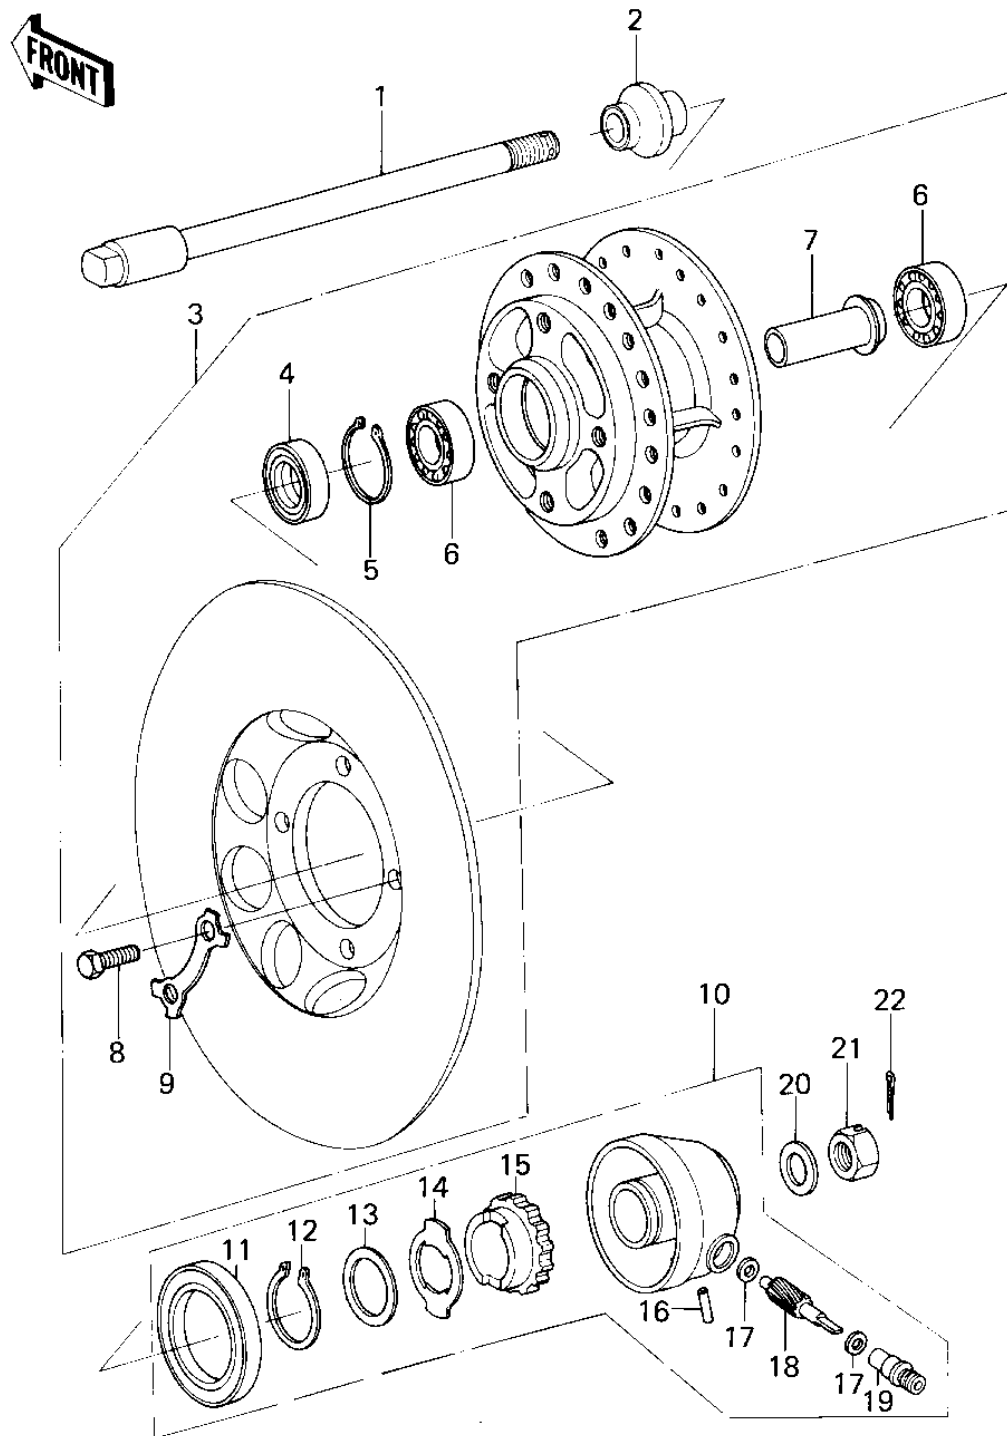

1979 KZ200-A2 PARTS DIAGRAM

FRONT HUB

1979 KZ200-A2 PARTS LIST

FRONT HUB

ITEM NAME	PART NUMBER	QUANTITY
AXLE,FRONT (Ref # 1)	41068-052	1
COLLAR,AXLE (Ref # 2)	41069-037	1
DRUM-ASSY,FR BRK (Ref # 3)	41034-051	1
OIL SEAL (Ref # 4)	654A223508	1
CIRCLIP,35MM (Ref # 5)	481J3500	1
BEARING BALL #6202 (Ref # 6)	601B6202	1
COLLAR,FRONT HUB (Ref # 7)	41039-035	1
BOLT, HEX HEAD, 8X25 (Ref # 8)	92001-141	1
WASHER,LOCK (Ref # 9)	92088-029	1
GEAR BOX ASSY (Ref # 10)	41078-013	1
OIL SEAL (Ref # 11)	654A425509	1
CIRCLIP,22MM (Ref # 12)	480J2200	1
WASHER THRUST (Ref # 13)	41065-006	1
RECEIVER,SPEED.GEAR (Ref # 14)	41064-016	1
GEAR,SPEEDOMETER (Ref # 15)	41059-028	1
PIN,SPRING (Ref # 16)	41082-001	1
WASHER THRST SPD PINI (Ref # 17)	41063-001	1
PINION,SPEEDOMETER (Ref # 18)	41060-015	1
BUSH,SPEEDMETER CABLE (Ref # 19)	41062-005	1
WASHER PLAIN 14MM (Ref # 20)	410B1400	1
NUT,14MM (Ref # 21)	42045-020	1
PIN, COTTER, 3.0 X 25 (Ref # 22)	550D3025	1