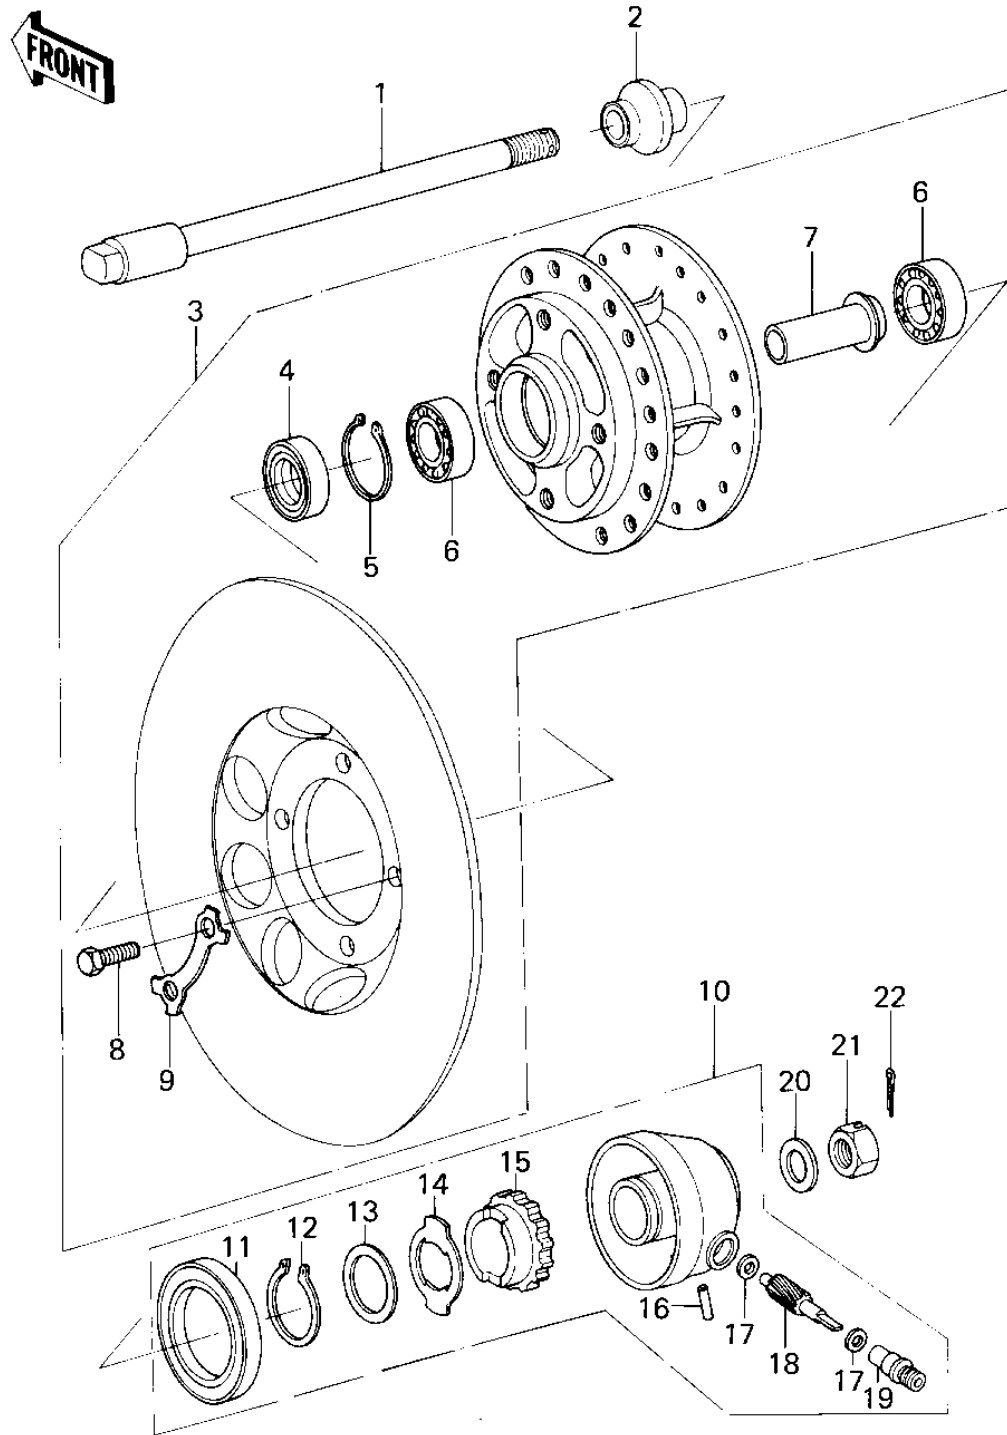

## 1978 KZ200-A1 PARTS DIAGRAM

FRONT HUB

## 1978 KZ200-A1 PARTS LIST

### FRONT HUB

ITEM NAME	PART NUMBER	QUANTITY
AXLE,FRONT (Ref # 1)	41068-052	1
COLLAR,AXLE (Ref # 2)	41069-037	1
DRUM-ASSY,FR BRK (Ref # 3)	41034-051	1
OIL SEAL (Ref # 4)	654A223508	1
CIRCLIP,35MM (Ref # 5)	481J3500	1
BEARING BALL #6202 (Ref # 6)	601B6202	1
COLLAR,FRONT HUB (Ref # 7)	41039-035	1
BOLT, HEX HEAD, 8X25 (Ref # 8)	92001-141	1
WASHER,LOCK (Ref # 9)	92088-029	1
GEAR BOX ASSY (Ref # 10)	41078-013	1
OIL SEAL (Ref # 11)	654A425509	1
CIRCLIP,22MM (Ref # 12)	480J2200	1
WASHER THRUST (Ref # 13)	41065-006	1
RECEIVER,SPEED.GEAR (Ref # 14)	41064-016	1
GEAR,SPEEDOMETER (Ref # 15)	41059-028	1
PIN,SPRING (Ref # 16)	41082-001	1
WASHER THRST SPD PINI (Ref # 17)	41063-001	1
PINION,SPEEDOMETER (Ref # 18)	41060-015	1
BUSH,SPEEDMETER CABLE (Ref # 19)	41062-005	1
WASHER PLAIN 14MM (Ref # 20)	410B1400	1
NUT,14MM (Ref # 21)	42045-020	1
PIN, COTTER, 3.0 X 25 (Ref # 22)	550D3025	1