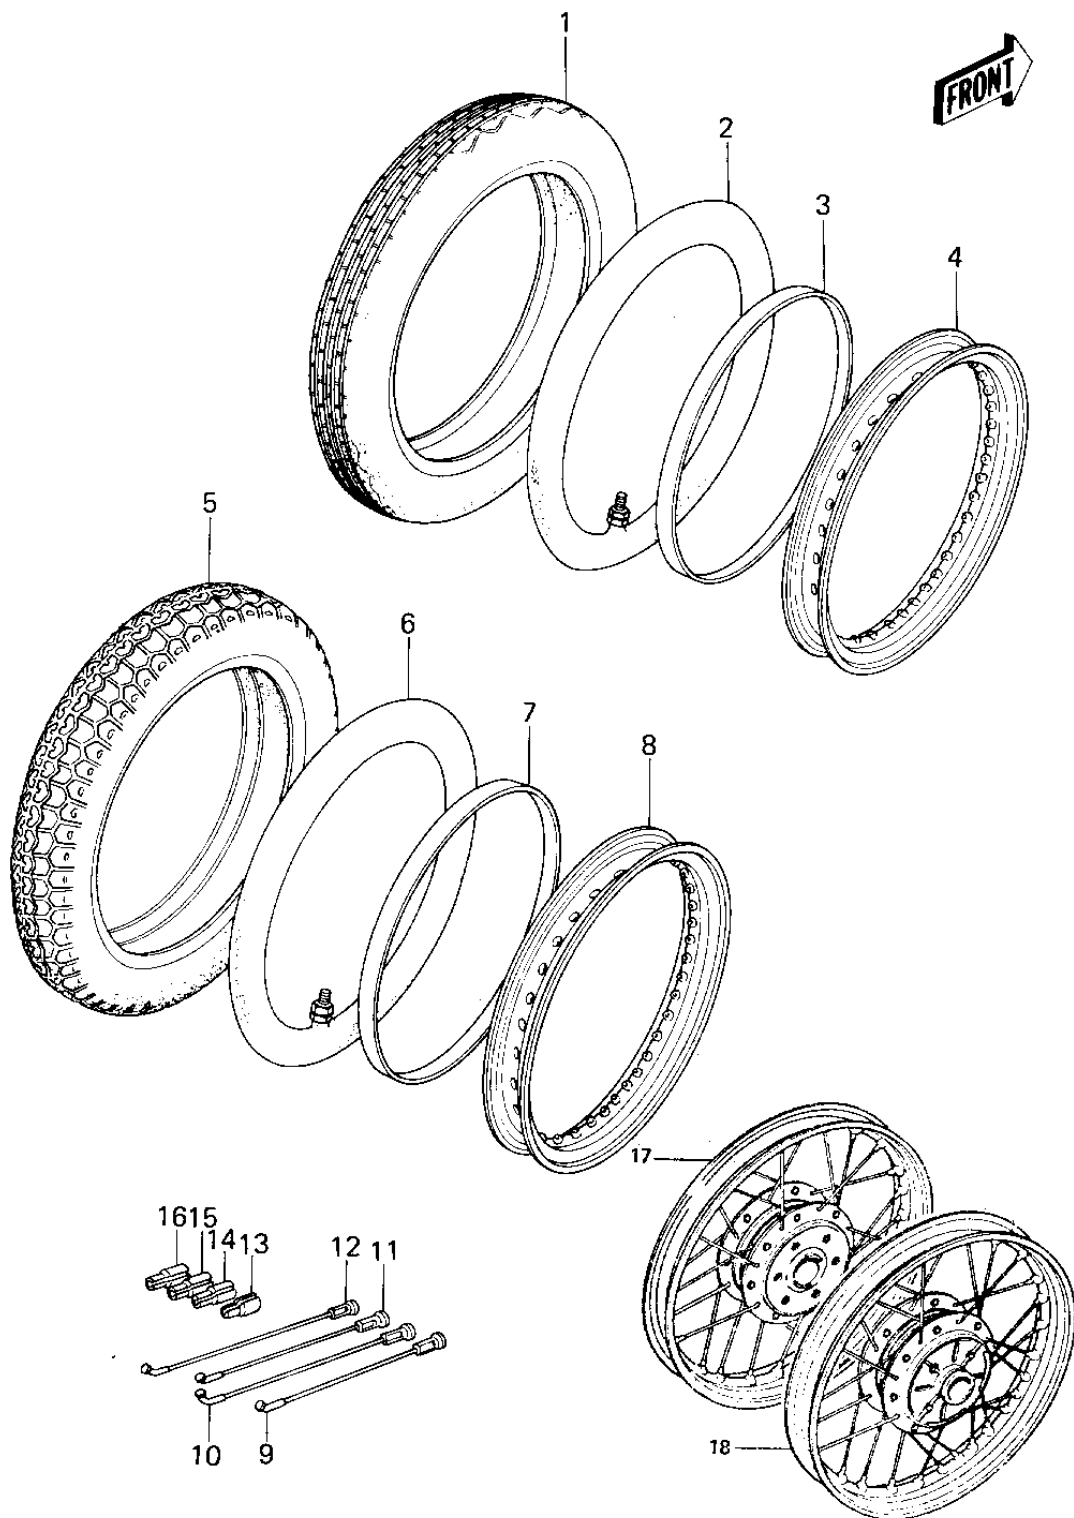

1979 KZ200-A2 PARTS DIAGRAM

WHEELS/TIRES

1979 KZ200-A2 PARTS LIST

WHEELS/TIRES

ITEM NAME	PART NUMBER	QUANTITY
TIRE (Ref # 1)	41002-1570	1
TUBE 250/275-18 (Ref # 2)	41022-032	1
BAND,RIM,4.00/5.10-18 (Ref # 3)	41023-1006	1
RIM,FRONT,1.60X18 (Ref # 4)	41025-094	1
TIRE 325-17 Y955 R (Ref # 5)	41002-1008	1
TUBE 3.25/3.50-17 (Ref # 6)	41022-1001	1
BAND,RIM (Ref # 7)	41023-1002	1
RIM,REAR,1.85X17 (Ref # 8)	41025-095	1
SPOKE-ASY,FR INNER (Ref # 9)	41027-5005	1
SPOKE-ASY,FR OUTER (Ref # 10)	41028-5004	1
SPOKE-ASY,RR INNER (Ref # 11)	41027-5006	1
SPOKE-ASY,RR OUTER (Ref # 12)	41028-5005	1
WEIGHT,BALANCE,5G (Ref # 13)	41075-1010	2
WEIGHT,BALANCE,10G (Ref # 14)	41075-1007	2
WEIGHT,BALANCE,20G (Ref # 15)	41075-1008	2
WEIGHT,BALANCE,30G (Ref # 16)	41075-1009	2
WHEEL ASSY,FRONT (Ref # 17)	41073-5009	1
WHEEL ASSY,REAR (Ref # 18)	41073-5010	1