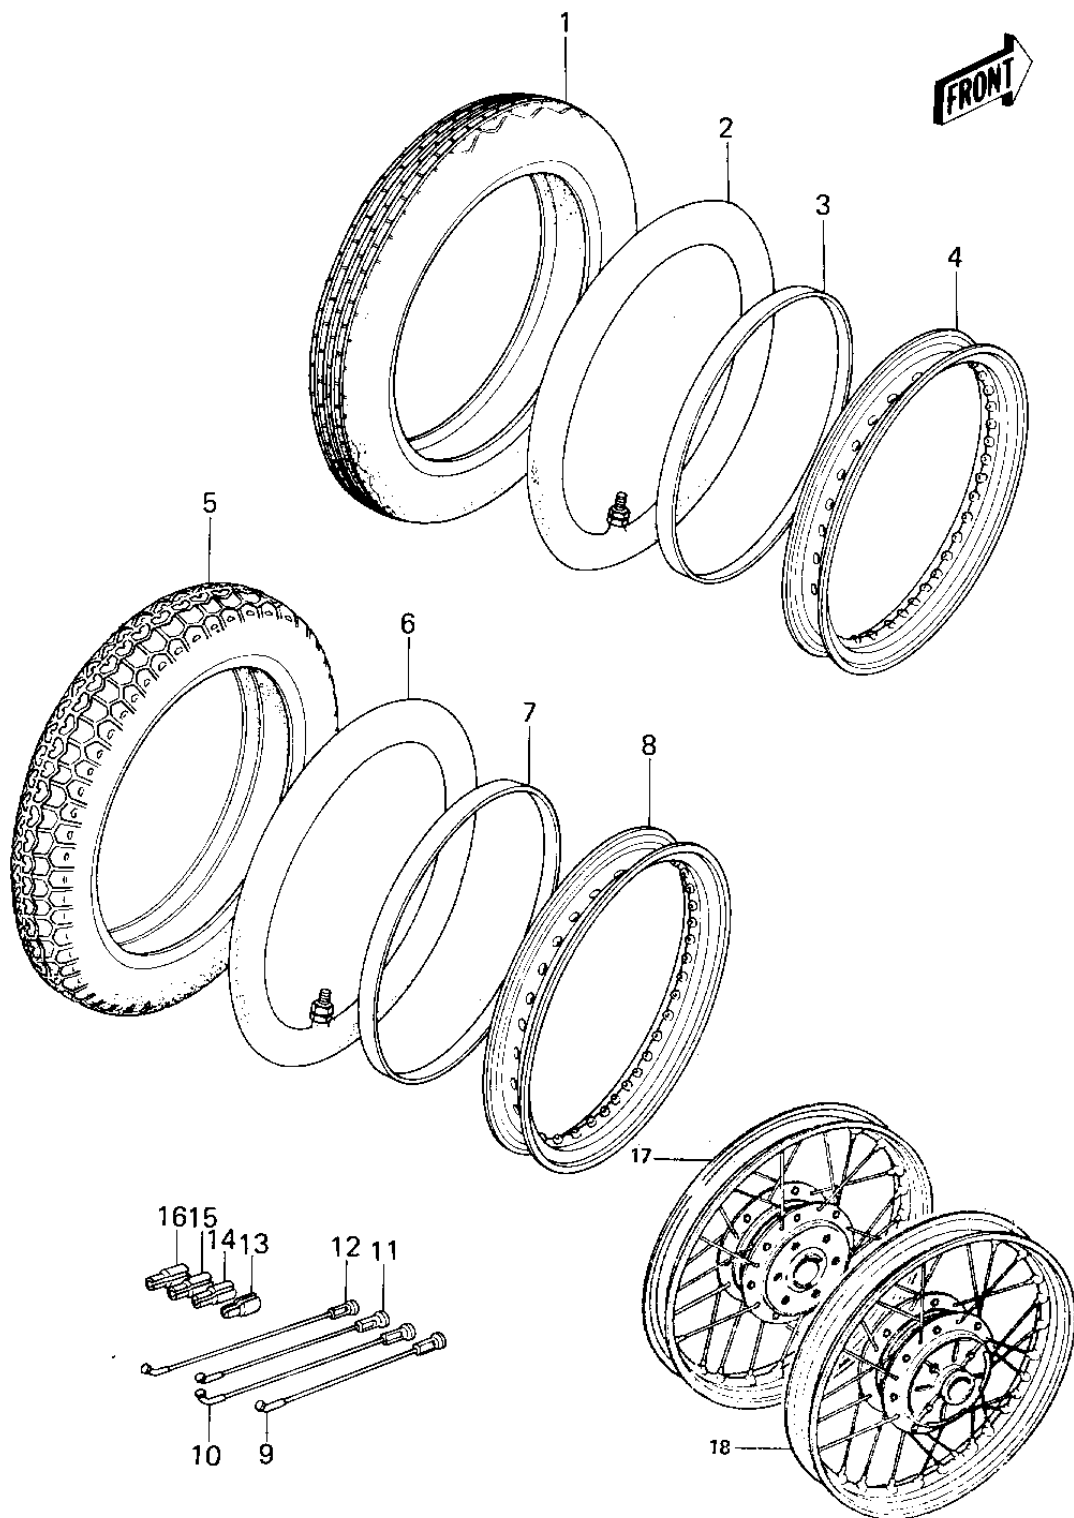

## 1978 KZ200-A1 PARTS DIAGRAM

WHEELS/TIRES

## 1978 KZ200-A1 PARTS LIST

### WHEELS/TIRES

ITEM NAME	PART NUMBER	QUANTITY
TIRE (Ref # 1)	41002-1570	1
TUBE 250/275-18 (Ref # 2)	41022-032	1
BAND,RIM,4.00/5.10-18 (Ref # 3)	41023-1006	1
RIM,FRONT,1.60X18 (Ref # 4)	41025-094	1
TIRE 325-17 Y955 R (Ref # 5)	41002-1008	1
TUBE 3.25/3.50-17 (Ref # 6)	41022-1001	1
BAND,RIM (Ref # 7)	41023-1002	1
RIM,REAR,1.85X17 (Ref # 8)	41025-095	1
SPOKE-ASY,FR INNER (Ref # 9)	41027-5005	1
SPOKE-ASY,FR OUTER (Ref # 10)	41028-5004	1
SPOKE-ASY,RR INNER (Ref # 11)	41027-5006	1
SPOKE-ASY,RR OUTER (Ref # 12)	41028-5005	1
WEIGHT,BALANCE,5G (Ref # 13)	41075-1010	2
WEIGHT,BALANCE,10G (Ref # 14)	41075-1007	2
WEIGHT,BALANCE,20G (Ref # 15)	41075-1008	2
WEIGHT,BALANCE,30G (Ref # 16)	41075-1009	2
WHEEL ASSY,FRONT (Ref # 17)	41073-5009	1
WHEEL ASSY,REAR (Ref # 18)	41073-5010	1