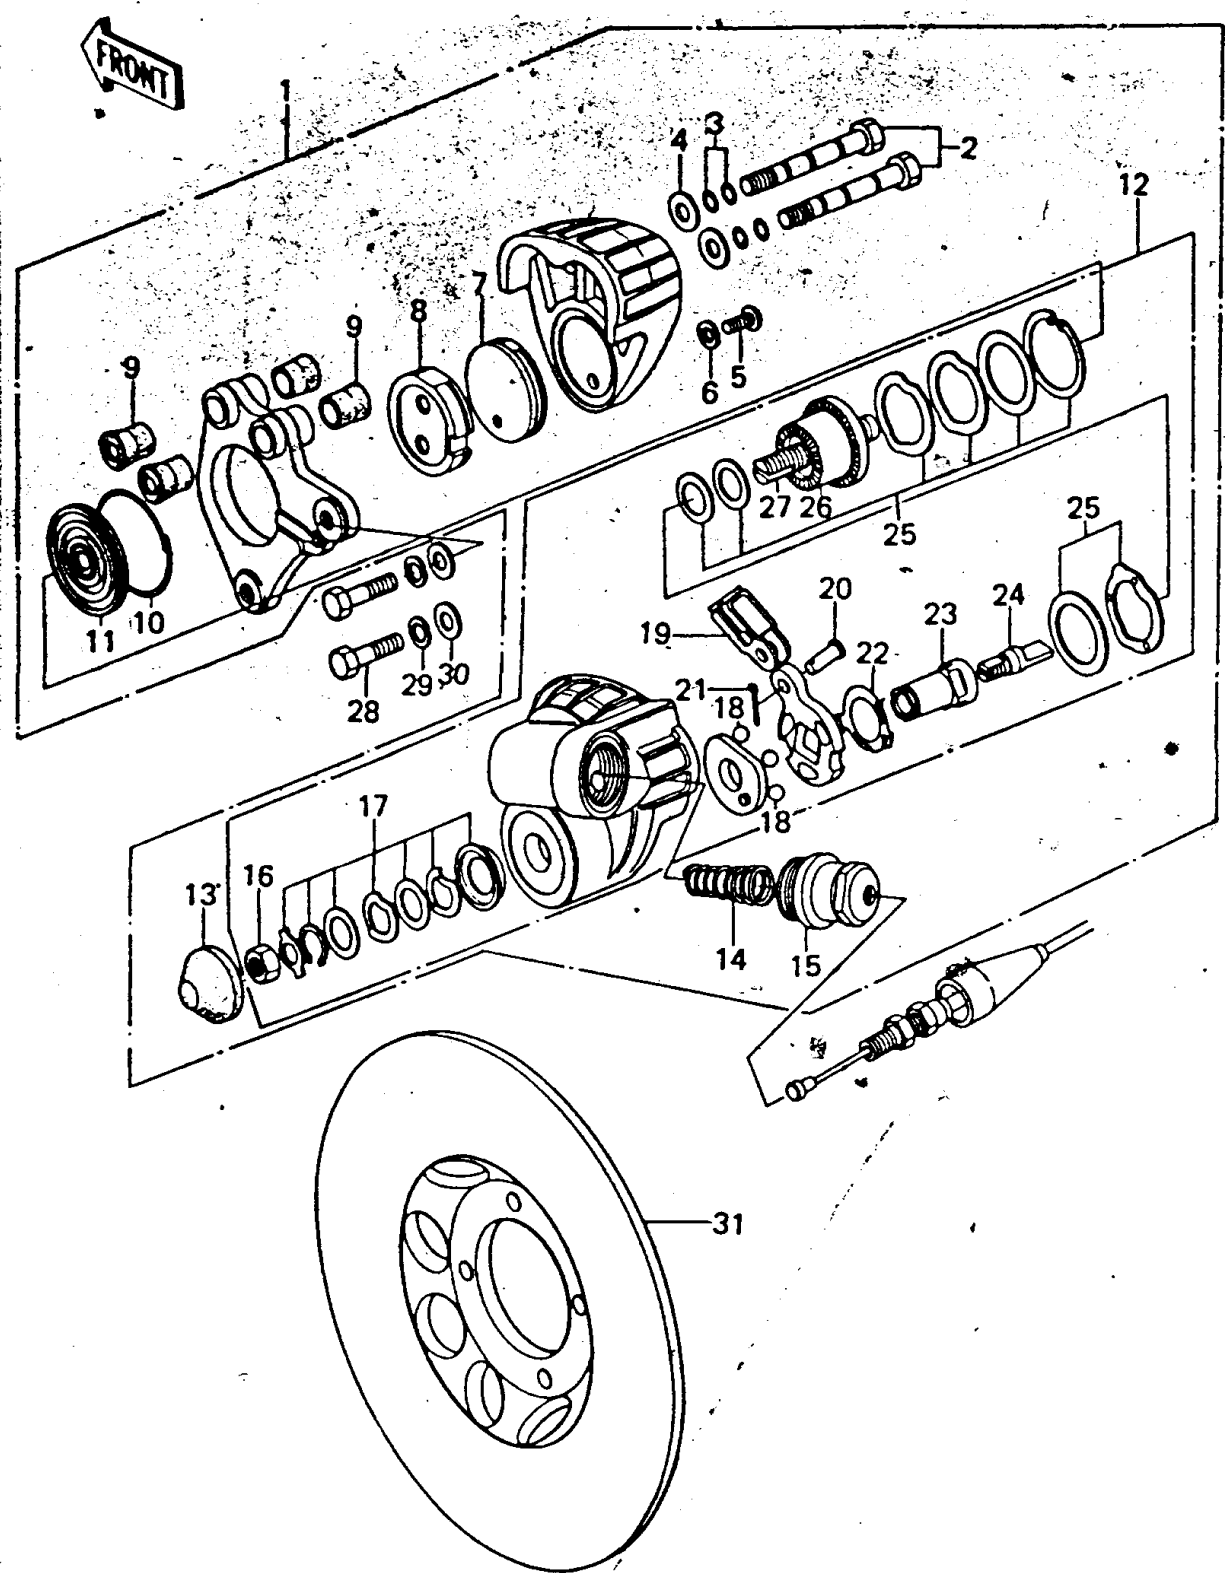

## 1979 KZ200-A2 PARTS DIAGRAM

FRONT BRAKE

## 1979 KZ200-A2 PARTS LIST

### FRONT BRAKE

ITEM NAME	PART NUMBER	QUANTITY
CALIPER ASSY,FRONT (Ref # 1)	43041-1030	2
BOLT (Ref # 2)	43045-1001	1
BRACKET-BRAKE HOSE (Ref # 3)	43063-001	1
WASHER,PLAIN (Ref # 4)	92022-1001	1
SCREW PAN HEAD 6X10 (Ref # 5)	220B0610	1
WASHER SPRING 6MM (Ref # 6)	461F0600	1
PAD B (Ref # 7)	43050-1010	1
PAD A (Ref # 8)	43050-1009	1
DUST SEAL-SHAFT (Ref # 9)	43052-002	1
CIRCLIP (Ref # 10)	92033-1001	1
BOOT (Ref # 11)	49006-1030	1
CALIPER A (Ref # 12)	43042-1025	2
BOOT,OUTER (Ref # 13)	49006-1029	1
SPRING,RETURN (Ref # 14)	43018-1001	1
PLUG (Ref # 15)	92066-1001	1
NUT 8MM (Ref # 16)	318B0800	1
REPAIR SET,CALIPER (Ref # 17)	99996-5001	1
BALL STEEL 1/4' (Ref # 18)	600A0800	1
LEVER (Ref # 19)	11034-1439	1
PIN (Ref # 20)	92043-1058	1
PIN COTTER 1.6X10 (Ref # 21)	550D1610	1
STOPPER (Ref # 22)	43022-1004	1
SHAFT (Ref # 23)	43045-1003	1
STOPPER (Ref # 24)	43022-1005	1
REPAIR SET,CALIPER (Ref # 25)	99996-5002	1
RATCHET (Ref # 26)	13078-1002	1
ROD (Ref # 27)	46102-1003	1
BOLT (Ref # 28)	92007-032	1
WASHER SPRING 10MM (Ref # 29)	461F1000	1

### FRONT BRAKE

ITEM NAME	PART NUMBER	QUANTITY
WASHER PLAIN 10MM (Ref # 30)	410B1000	1
DISC PLATE, FROM BRAKE (Ref # 31)	41080-013	1