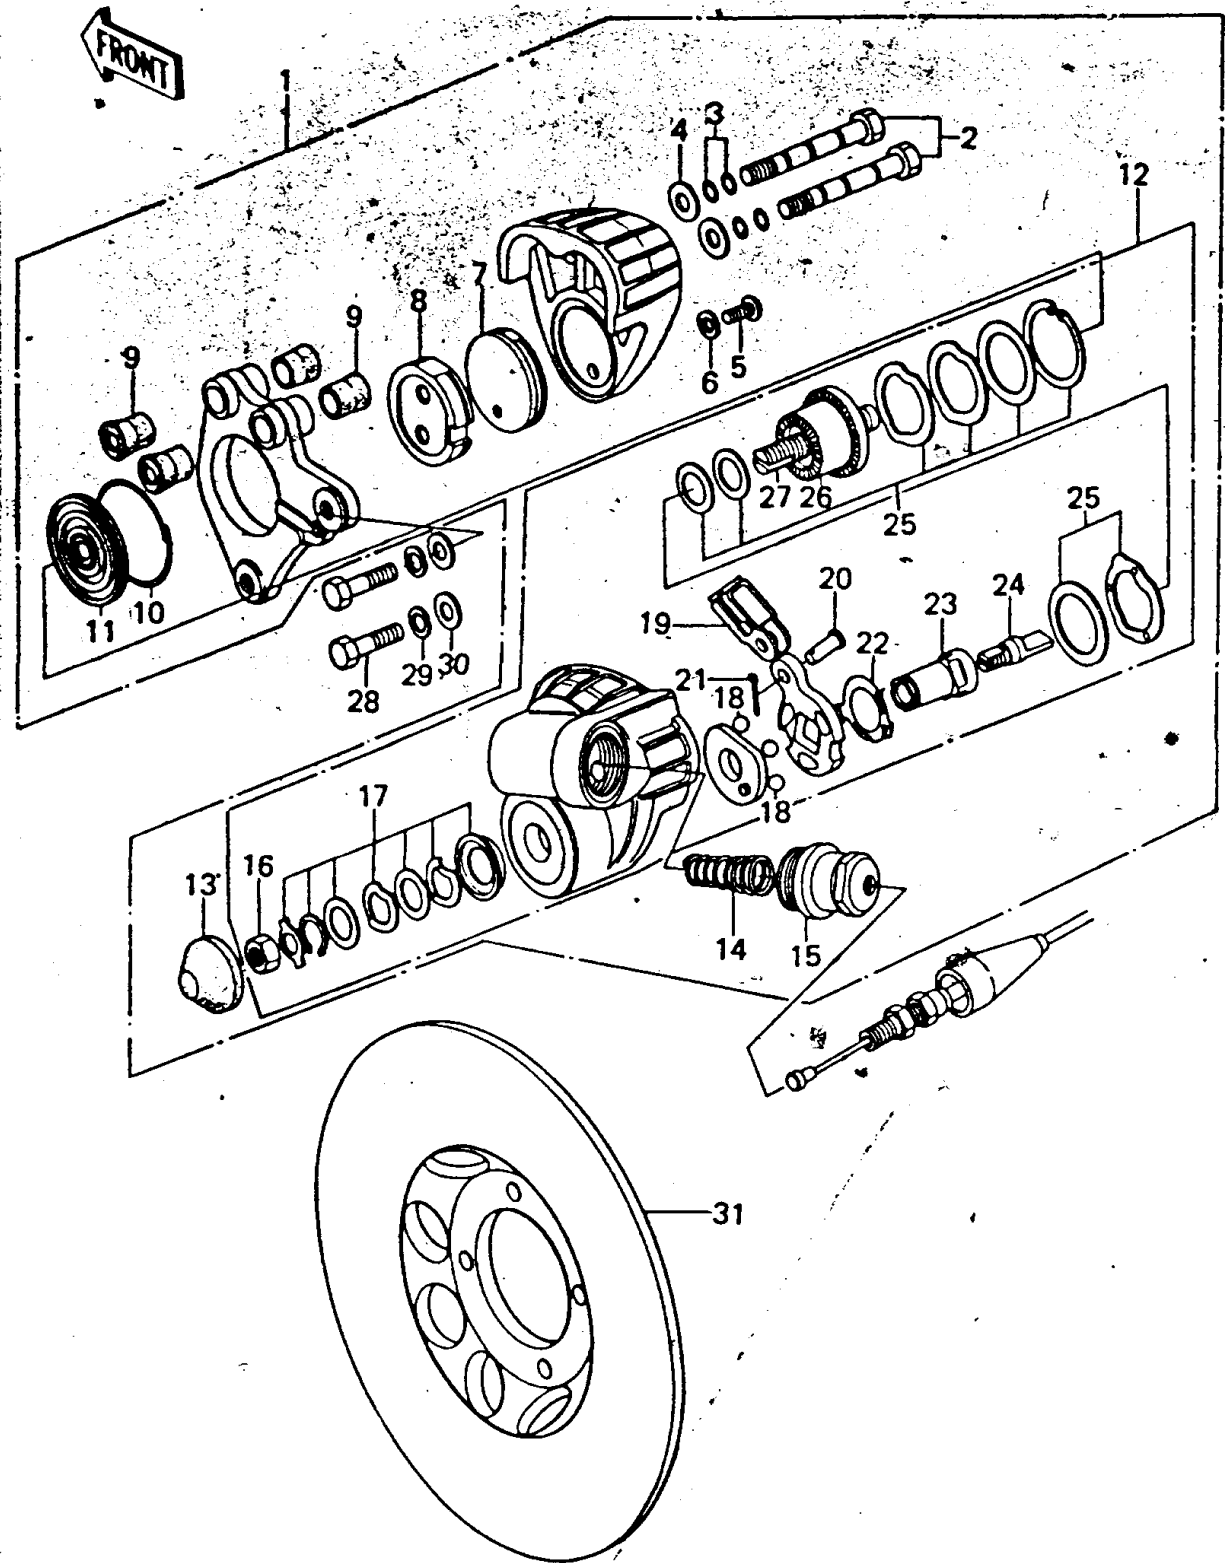

1978 KZ200-A1 PARTS DIAGRAM

FRONT BRAKE

1978 KZ200-A1 PARTS LIST

FRONT BRAKE

ITEM NAME	PART NUMBER	QUANTITY
CALIPER ASSY,FRONT (Ref # 1)	43041-1030	2
BOLT (Ref # 2)	43045-1001	1
BRACKET-BRAKE HOSE (Ref # 3)	43063-001	1
WASHER,PLAIN (Ref # 4)	92022-1001	1
SCREW PAN HEAD 6X10 (Ref # 5)	220B0610	1
WASHER SPRING 6MM (Ref # 6)	461F0600	1
PAD B (Ref # 7)	43050-1010	1
PAD A (Ref # 8)	43050-1009	1
DUST SEAL-SHAFT (Ref # 9)	43052-002	1
CIRCLIP (Ref # 10)	92033-1001	1
BOOT (Ref # 11)	49006-1030	1
CALIPER A (Ref # 12)	43042-1025	2
BOOT,OUTER (Ref # 13)	49006-1029	1
SPRING,RETURN (Ref # 14)	43018-1001	1
PLUG (Ref # 15)	92066-1001	1
NUT 8MM (Ref # 16)	318B0800	1
REPAIR SET,CALIPER (Ref # 17)	99996-5001	1
BALL STEEL 1/4' (Ref # 18)	600A0800	1
LEVER (Ref # 19)	11034-1439	1
PIN (Ref # 20)	92043-1058	1
PIN COTTER 1.6X10 (Ref # 21)	550D1610	1
STOPPER (Ref # 22)	43022-1004	1
SHAFT (Ref # 23)	43045-1003	1
STOPPER (Ref # 24)	43022-1005	1
REPAIR SET,CALIPER (Ref # 25)	99996-5002	1
RATCHET (Ref # 26)	13078-1002	1
ROD (Ref # 27)	46102-1003	1
BOLT (Ref # 28)	92007-032	1
WASHER SPRING 10MM (Ref # 29)	461F1000	1

1978 KZ200-A1 PARTS LIST

FRONT BRAKE

ITEM NAME	PART NUMBER	QUANTITY
WASHER PLAIN 10MM (Ref # 30)	410B1000	1
DISC PLATE, FROM BRAKE (Ref # 31)	41080-013	1