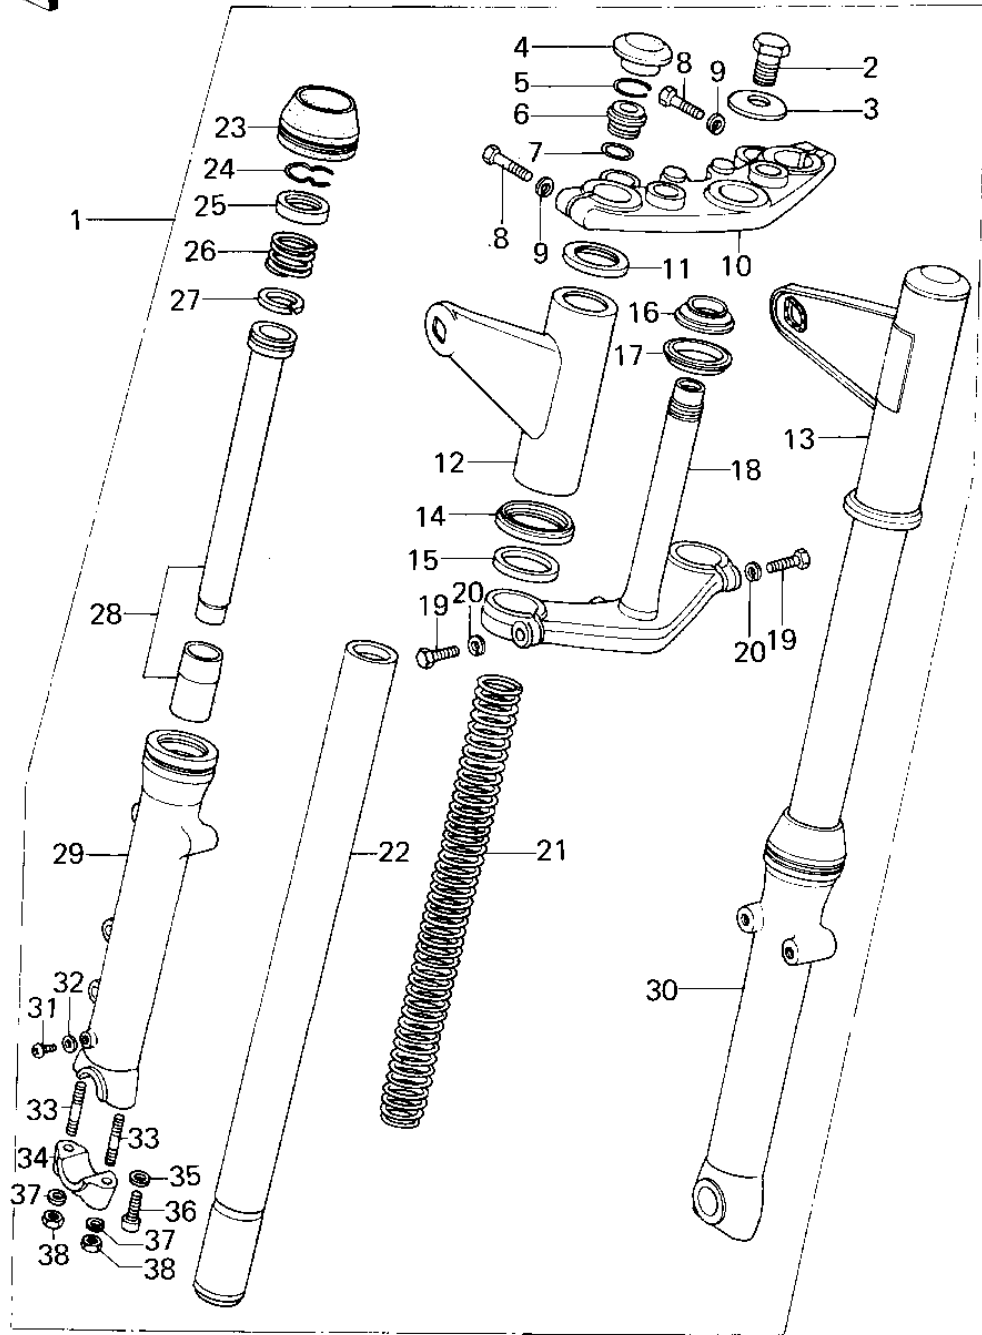

## 1979 KZ200-A2 PARTS DIAGRAM

FRONT FORK

## 1979 KZ200-A2 PARTS LIST

### FRONT FORK

ITEM NAME	PART NUMBER	QUANTITY
FORK-FRONT (Ref # 1)	44001-202	1
BOLT,STEERING STEM (Ref # 2)	44041-072	1
WASHER,STEERING STEM (Ref # 3)	44043-056	1
CAP,FORK TOP (Ref # 4)	44062-008	1
CIRCLIP (Ref # 5)	44044-023	1
GUIDE,SPRING (Ref # 6)	44029-022	1
"O" RING (Ref # 7)	44046-025	1
BOLT,HEX HEAD,8X40 (Ref # 8)	92001-1063	1
WASHER SPRING 8MM (Ref # 9)	461F0800	2
HEAD,STEERING STEM (Ref # 10)	44039-078	1
GUIDE,FORK COVER,A (Ref # 11)	44064-029	1
COVER,L.H FORK (Ref # 12)	44033-087	1
COVER,R.H FORK (Ref # 13)	44034-087	1
GUIDE,FORK COVER,B (Ref # 14)	44064-028	1
GASKET,FORK COVER (Ref # 15)	44045-049	1
CONE STERNG BERG LOW (Ref # 16)	92047-010	1
SEAL,STEERING STEM (Ref # 17)	44010-027	1
STEM,STEERING (Ref # 18)	44037-110	1
BOLT, HEX HEAD,10X30 (Ref # 19)	44041-079	1
WASHER SPRING 10MM (Ref # 20)	461F1000	1
SPRING,FORK (Ref # 21)	44026-075	1
TUBE,FORK INNER (Ref # 22)	44013-060	1
DUST SHIELD,FORK (Ref # 23)	44010-037	1
CIRCLIP,45MM (Ref # 24)	44044-020	1
OIL SEAL,FORK (Ref # 25)	44009-028	1
SPRING,FORK REBOUND (Ref # 26)	44026-060	1
RING,FORK PISTON (Ref # 27)	44025-006	1
CYLINDER-FORK (Ref # 28)	44022-041	1
TUBE,LH,FORK OUTER (Ref # 29)	44005-068	1

### FRONT FORK

ITEM NAME	PART NUMBER	QUANTITY
TUBE,RH,FORK OUTER (Ref # 30)	44006-066	1
SCREW PAN HEAD 4X6 (Ref # 31)	220B0406	1
GASKET,FORK DRAIN PLG (Ref # 32)	44045-046	1
STUD 8X30 (Ref # 33)	172G0830	1
HOLDER,FRONT AXLE (Ref # 34)	44063-016	1
GASKET,FORK CYL BOLT (Ref # 35)	44045-051	1
BOLT,FORK CYLINDER (Ref # 36)	44041-078	1
NUT,LOCK,8MM (Ref # 38)	92017-013	1