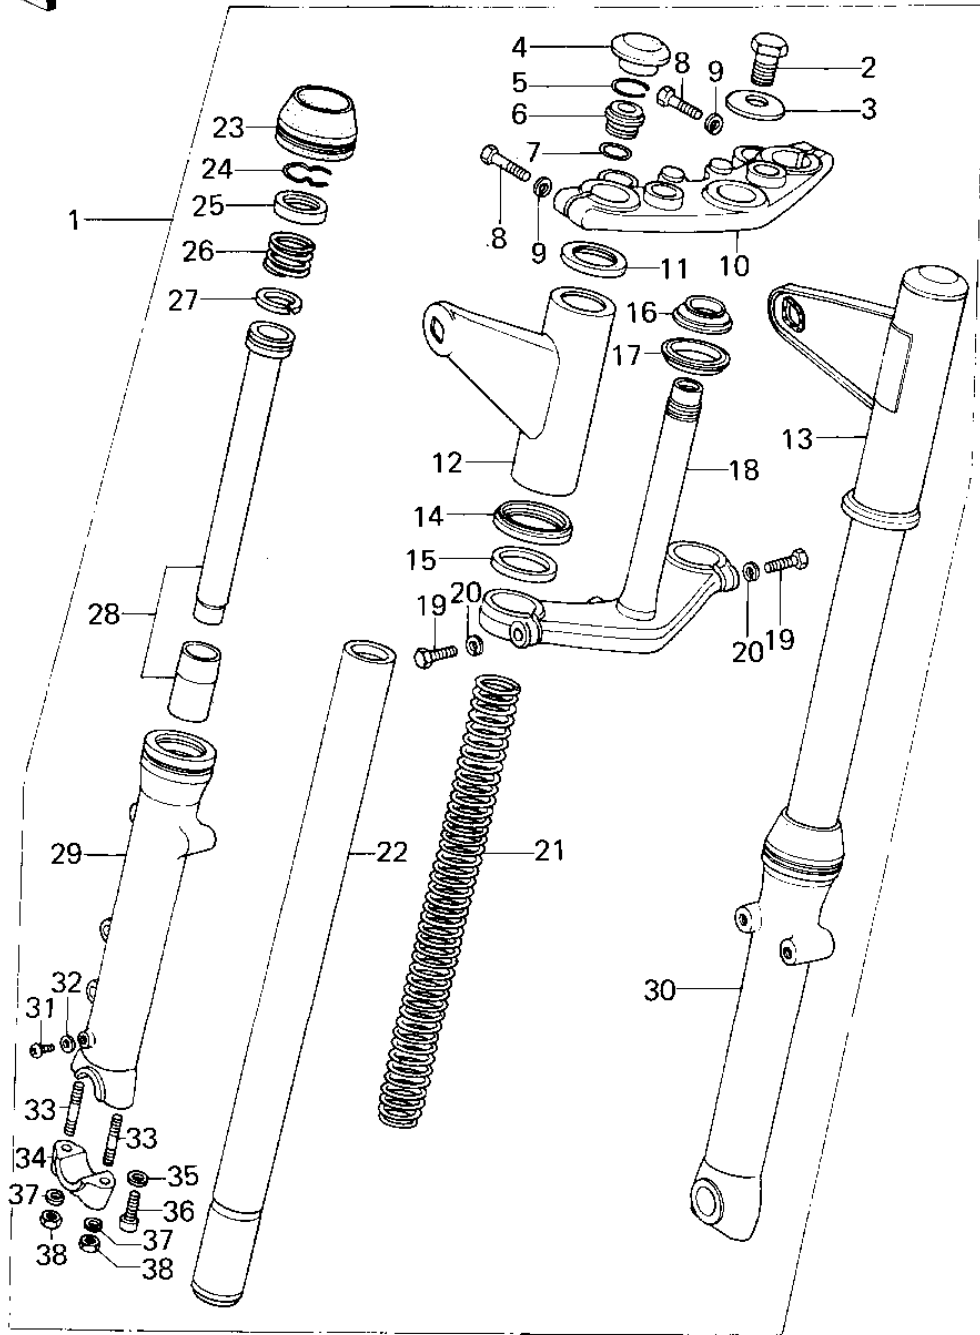

## 1978 KZ200-A1 PARTS DIAGRAM

## 1978 KZ200-A1 PARTS LIST

### FRONT FORK

ITEM NAME	PART NUMBER	QUANTITY
FORK-FRONT (Ref # 1)	44001-202	1
BOLT,STEERING STEM (Ref # 2)	44041-072	1
WASHER,STEERING STEM (Ref # 3)	44043-056	1
CAP,FORK TOP (Ref # 4)	44062-008	1
CIRCLIP (Ref # 5)	44044-023	1
GUIDE,SPRING (Ref # 6)	44029-022	1
"O" RING (Ref # 7)	44046-025	1
BOLT,HEX HEAD,8X40 (Ref # 8)	92001-1063	1
WASHER SPRING 8MM (Ref # 9)	461F0800	2
HEAD,STEERING STEM (Ref # 10)	44039-078	1
GUIDE,FORK COVER,A (Ref # 11)	44064-029	1
COVER,L.H FORK (Ref # 12)	44033-087	1
COVER,R.H FORK (Ref # 13)	44034-087	1
GUIDE,FORK COVER,B (Ref # 14)	44064-028	1
GASKET,FORK COVER (Ref # 15)	44045-049	1
CONE STERNG BERG LOW (Ref # 16)	92047-010	1
SEAL,STEERING STEM (Ref # 17)	44010-027	1
STEM,STEERING (Ref # 18)	44037-110	1
BOLT, HEX HEAD,10X30 (Ref # 19)	44041-079	1
WASHER SPRING 10MM (Ref # 20)	461F1000	1
SPRING,FORK (Ref # 21)	44026-075	1
TUBE,FORK INNER (Ref # 22)	44013-060	1
DUST SHIELD,FORK (Ref # 23)	44010-037	1
CIRCLIP,45MM (Ref # 24)	44044-020	1
OIL SEAL,FORK (Ref # 25)	44009-028	1
SPRING,FORK REBOUND (Ref # 26)	44026-060	1
RING,FORK PISTON (Ref # 27)	44025-006	1
CYLINDER-FORK (Ref # 28)	44022-041	1
TUBE,LH,FORK OUTER (Ref # 29)	44005-068	1

### FRONT FORK

ITEM NAME	PART NUMBER	QUANTITY
TUBE,RH,FORK OUTER (Ref # 30)	44006-066	1
SCREW PAN HEAD 4X6 (Ref # 31)	220B0406	1
GASKET,FORK DRAIN PLG (Ref # 32)	44045-046	1
STUD 8X30 (Ref # 33)	172G0830	1
HOLDER,FRONT AXLE (Ref # 34)	44063-016	1
GASKET,FORK CYL BOLT (Ref # 35)	44045-051	1
BOLT,FORK CYLINDER (Ref # 36)	44041-078	1
NUT,LOCK,8MM (Ref # 38)	92017-013	1