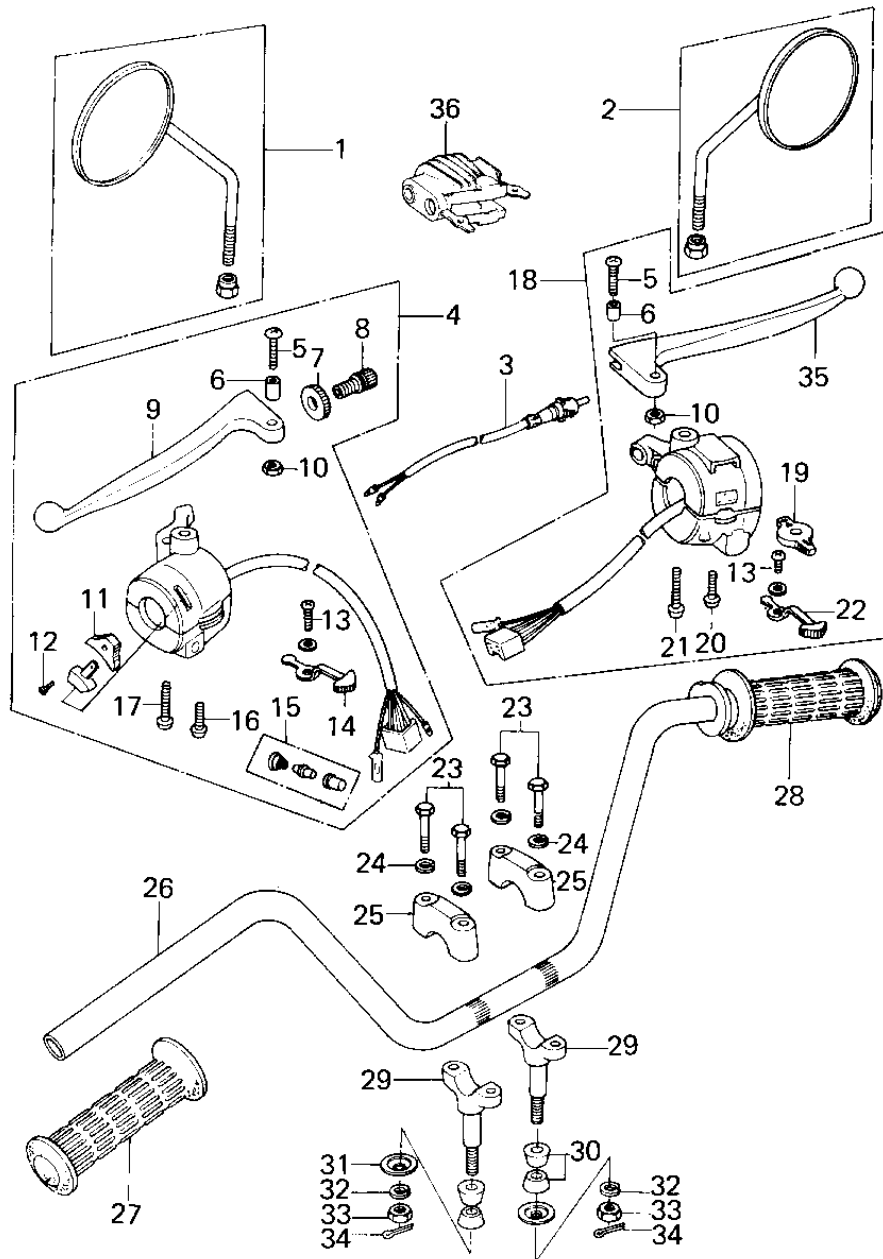

1979 KZ200-A2 PARTS DIAGRAM

HANDLEBAR

1979 KZ200-A2 PARTS LIST

HANDLEBAR

ITEM NAME	PART NUMBER	QUANTITY
REAR VIEW MIRROR,L.H (Ref # 1)	56003-019	1
REAR VIEW MIRROR,R.H (Ref # 2)	56002-029	1
SWITCH-FR. BRAKE LAMP (Ref # 3)	27021-004	1
HOUSING ASSY,L.H CONT (Ref # 4)	46091-1004	1
SCREW PAN HEAD 5X22 (Ref # 5)	220B0522	1
COLLAR,LEVER (Ref # 6)	92027-1042	1
NUT-LOCK (Ref # 7)	46056-005	1
SCREW CABLE ADJUST (Ref # 8)	46055-003	1
LEVER,CLUTCH (Ref # 9)	46092-024	1
NUT-LOCK,5MM (Ref # 10)	92019-014	1
KNOB,LIGHTING SW L.H (Ref # 11)	46044-013	1
SCREW CNTSNK HD 3X8 (Ref # 12)	221B0308A	1
SCREW PAN HEAD 3X5 (Ref # 13)	220B0305A	1
KNOB,SIGNAL LIGHT SW (Ref # 14)	92077-1003	1
SWITCH ASSY,HORN BUTN (Ref # 15)	27010-1009	1
SCREW-PAN-CROS,5X25 (Ref # 16)	220B0525	1
SCREW,PAN HEAD,5X38 (Ref # 17)	92009-1018	1
HOUSING ASSY,R.H CONT (Ref # 18)	46091-1006	1
HOUSING ASSY,R.H.CONT (Ref # 18)	46091-1007	2
KNOB,ENGINE STOP (Ref # 19)	92077-1002	1
SCREW PAN HEAD 5X30 (Ref # 20)	220B0530	1
SCREW,PAN HEAD,5X48 (Ref # 21)	92009-1017	1
KNOB,LIGHING SWITCH (Ref # 22)	46043-006	1
BOLT 8X38 (Ref # 23)	92001-1405	1
WASHER SPRING 8MM (Ref # 24)	461F0800	1
HOLDER-HANDLEBAR (Ref # 25)	46012-008	1
HANDLEBAR (Ref # 26)	46003-041	1
RUBBER,L.H GRIP (Ref # 27)	46075-028	1
GRIP ASSY,THROTTLE (Ref # 28)	46019-041	1

1979 KZ200-A2 PARTS LIST

HANDLEBAR

ITEM NAME	PART NUMBER	QUANTITY
HOLDER-HANDLEBAR LOW (Ref # 29)	46012-010	1
DAMPER RUBBER HANDLE (Ref # 30)	92075-039	1
CAP HANDLEBAR HOLDER (Ref # 31)	46016-003	1
WASHER SPRING 10MM (Ref # 32)	461F1000	1
NUT,10MM (Ref # 33)	314B1000	1
PIN,SNAP (Ref # 34)	554A0800	1
LEVER,FRONT BRAKE (Ref # 35)	46058-019	1
DUST COVER (Ref # 36)	49016-1028	1