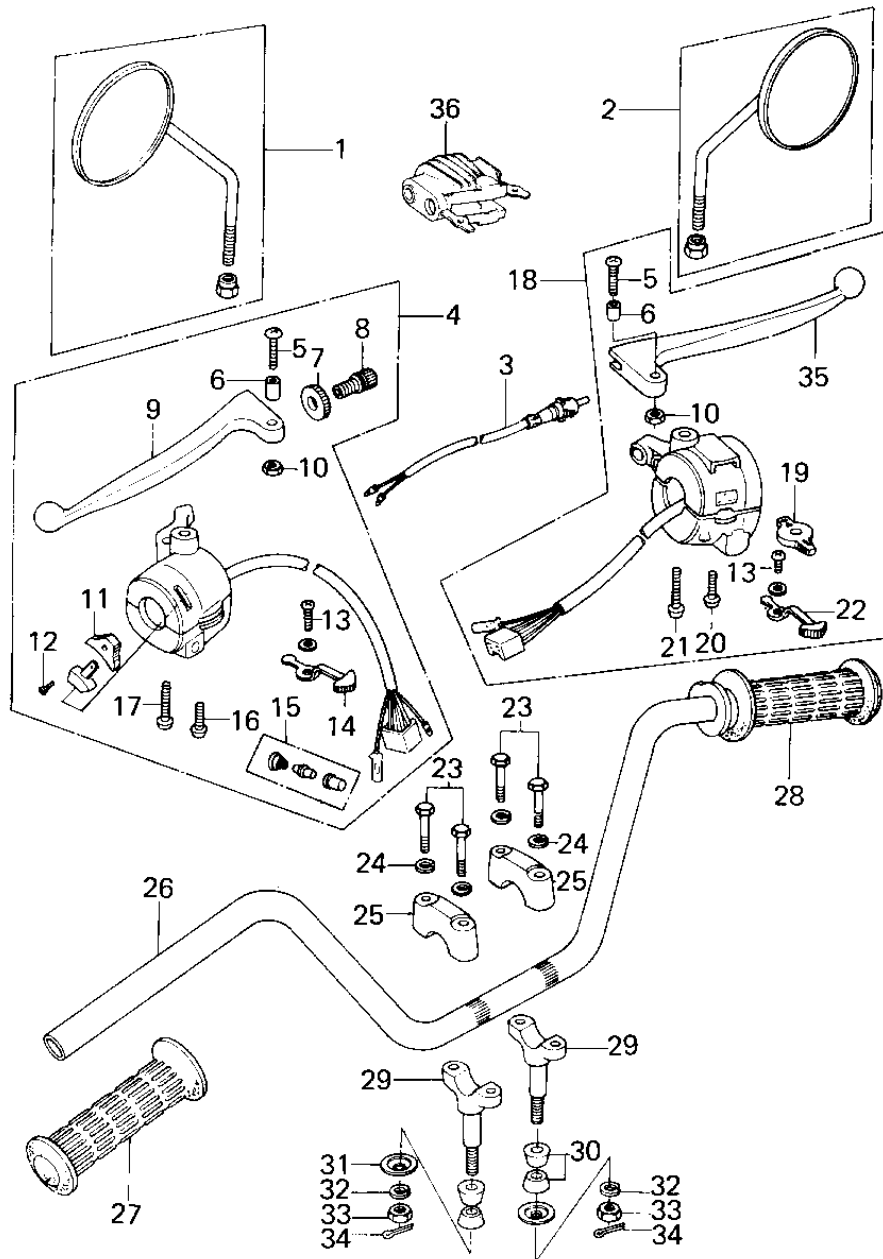

1978 KZ200-A1 PARTS DIAGRAM

HANDLEBAR

1978 KZ200-A1 PARTS LIST

HANDLEBAR

ITEM NAME	PART NUMBER	QUANTITY
REAR VIEW MIRROR,L.H (Ref # 1)	56003-019	1
REAR VIEW MIRROR,R.H (Ref # 2)	56002-029	1
SWITCH-FR. BRAKE LAMP (Ref # 3)	27021-004	1
HOUSING ASSY,L.H CONT (Ref # 4)	46091-1004	1
SCREW PAN HEAD 5X22 (Ref # 5)	220B0522	1
COLLAR,LEVER (Ref # 6)	92027-1042	1
NUT-LOCK (Ref # 7)	46056-005	1
SCREW CABLE ADJUST (Ref # 8)	46055-003	1
LEVER,CLUTCH (Ref # 9)	46092-024	1
NUT-LOCK,5MM (Ref # 10)	92019-014	1
KNOB,LIGHTING SW L.H (Ref # 11)	46044-013	1
SCREW CNTSNK HD 3X8 (Ref # 12)	221B0308A	1
SCREW PAN HEAD 3X5 (Ref # 13)	220B0305A	1
KNOB,SIGNAL LIGHT SW (Ref # 14)	92077-1003	1
SWITCH ASSY,HORN BUTN (Ref # 15)	27010-1009	1
SCREW-PAN-CROS,5X25 (Ref # 16)	220B0525	1
SCREW,PAN HEAD,5X38 (Ref # 17)	92009-1018	1
HOUSING ASSY,R.H CONT (Ref # 18)	46091-1006	1
HOUSING ASSY,R.H.CONT (Ref # 18)	46091-1007	2
KNOB,ENGINE STOP (Ref # 19)	92077-1002	1
SCREW PAN HEAD 5X30 (Ref # 20)	220B0530	1
SCREW,PAN HEAD,5X48 (Ref # 21)	92009-1017	1
KNOB,LIGHING SWITCH (Ref # 22)	46043-006	1
BOLT 8X38 (Ref # 23)	92001-1405	1
WASHER SPRING 8MM (Ref # 24)	461F0800	1
HOLDER-HANDLEBAR (Ref # 25)	46012-008	1
HANDLEBAR (Ref # 26)	46003-041	1
RUBBER,L.H GRIP (Ref # 27)	46075-028	1
GRIP ASSY,THROTTLE (Ref # 28)	46019-041	1

1978 KZ200-A1 PARTS LIST

HANDLEBAR

ITEM NAME	PART NUMBER	QUANTITY
HOLDER-HANDLEBAR LOW (Ref # 29)	46012-010	1
DAMPER RUBBER HANDLE (Ref # 30)	92075-039	1
CAP HANDLEBAR HOLDER (Ref # 31)	46016-003	1
WASHER SPRING 10MM (Ref # 32)	461F1000	1
NUT,10MM (Ref # 33)	314B1000	1
PIN,SNAP (Ref # 34)	554A0800	1
LEVER,FRONT BRAKE (Ref # 35)	46058-019	1
DUST COVER (Ref # 36)	49016-1028	1