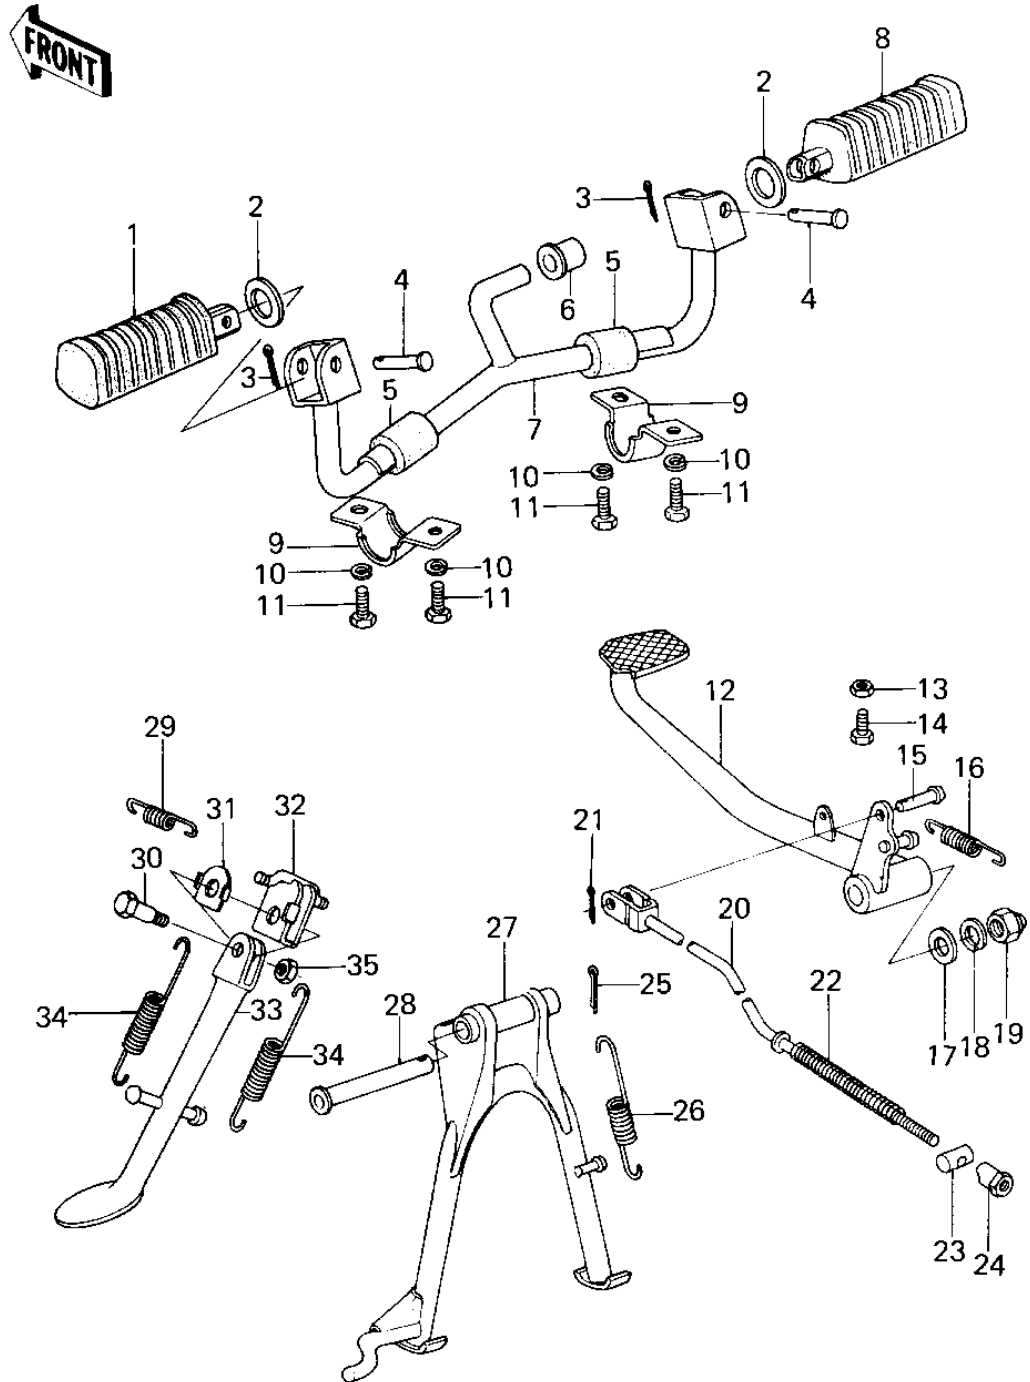

## 1979 KZ200-A2 PARTS DIAGRAM

FOOTRESTS/STANDS/BRAKE PEDAL

## 1979 KZ200-A2 PARTS LIST

FOOTRESTS/STANDS/BRAKE PEDAL

ITEM NAME	PART NUMBER	QUANTITY
STEP-ASSY (Ref # 1)	34027-1103	2
WASHER,PLAIN (Ref # 2)	92022-250	1
PIN COTTER 2.5X16 (Ref # 3)	550D2516	1
PIN-FOOTREST BAR FIT (Ref # 4)	92043-080	1
DAMPER,RUBBER (Ref # 5)	92075-306	1
DAMPER,RUBBER (Ref # 6)	92075-1029	2
BAR,FOOTREST (Ref # 7)	34004-008	1
HOLDER,FOOTREST (Ref # 9)	13091-1003	1
WASHER SPRING 8MM (Ref # 10)	461F0800	2
BOLT-SMALL-UPSET,8X16 (Ref # 11)	115G0816	1
PEDAL,BRAKE (Ref # 12)	43001-077	1
NUT 6MM (Ref # 13)	311B0600	1
BOLT-UPSET (Ref # 14)	112G0625	1
PIN,BRAKE ROD FITTING (Ref # 15)	92043-090	1
SPRING,BRAKE PEDAL (Ref # 16)	43005-029	1
WASHER,8.5X20X1.6 (Ref # 17)	92022-1561	1
NUT,CAP AND LOCK,8MM (Ref # 19)	92019-013	1
ROD,BRAKE (Ref # 20)	43011-028	1
PIN COTTER 2.0X15 (Ref # 21)	550D2015	1
SPRING,BRAKE ROD (Ref # 22)	43012-001	1
PIN BRAKE (Ref # 23)	92043-039	1
NUT-BRAKE ROD ADJUST (Ref # 24)	92015-042	1
PIN COTTER 3.0X30 (Ref # 25)	550D3030	1
SPRING,MAIN STAND (Ref # 26)	34023-016	1
STAND-MAIN (Ref # 27)	34011-050	1
SHAFT MAIN STAND (Ref # 28)	34019-011	1
SPRING,SIDE STAND (Ref # 29)	34025-011	1
BOLT,SIDE STAND FITNG (Ref # 30)	92003-226	1
WASHER,LOCK (Ref # 31)	92024-078	1

## 1979 KZ200-A2 PARTS LIST

FOOTRESTS/STANDS/BRAKE PEDAL

ITEM NAME	PART NUMBER	QUANTITY
STOPPER,SIDE STAND (Ref # 32)	32085-1009	1
STAND-SIDE (Ref # 33)	34024-070	1
SPRING,SIDE STAND (Ref # 34)	34025-010	1
NUT,LOCK,10MM (Ref # 35)	92019-021	1