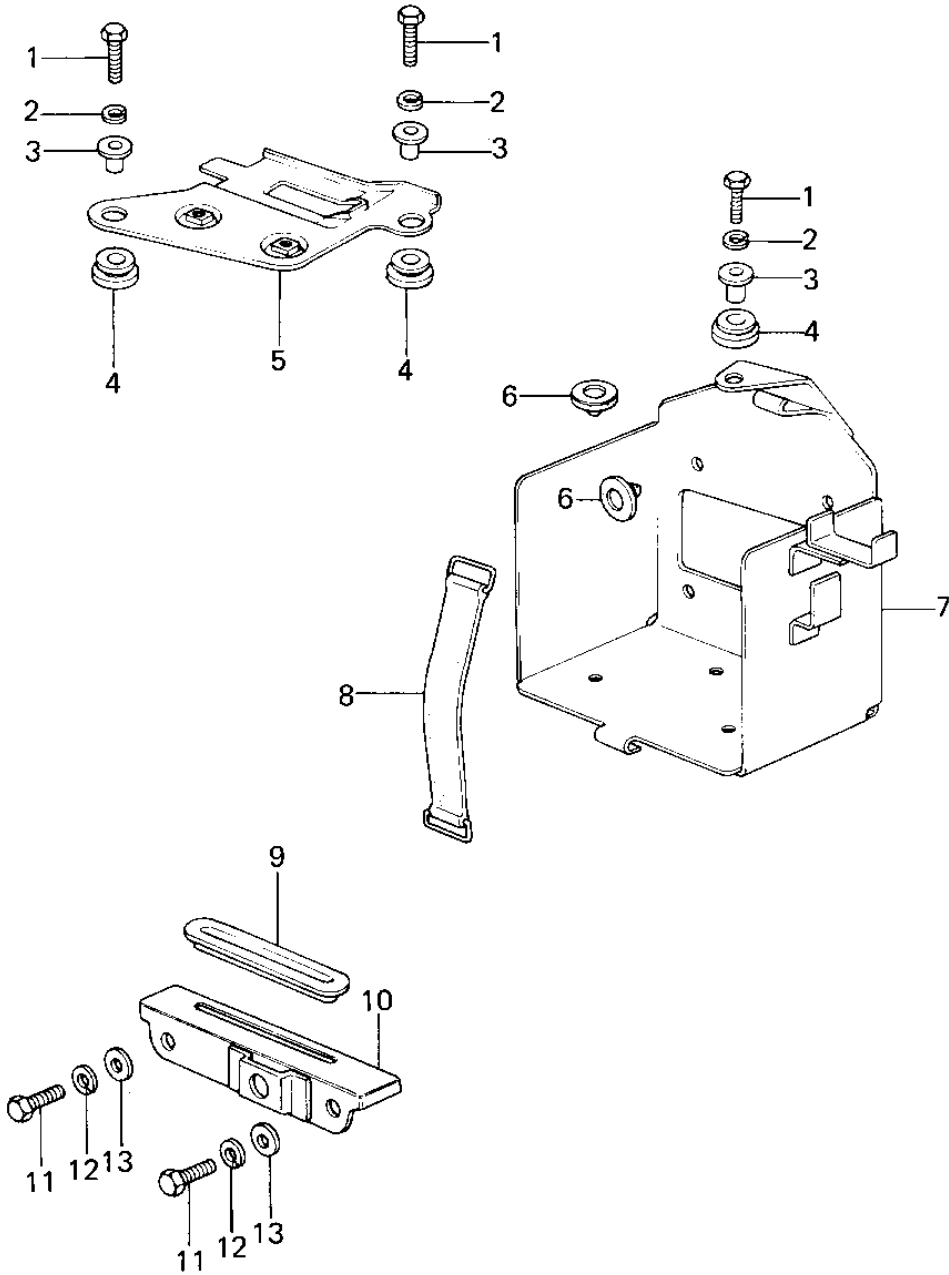

1979 KZ200-A2 PARTS DIAGRAM

BATTERY CASE/ELECTRO BRACKET

1979 KZ200-A2 PARTS LIST

BATTERY CASE/ELECTRO BRACKET

ITEM NAME	PART NUMBER	QUANTITY
BOLT 6X22 (Ref # 1)	112B0622	1
WASHER SPRING 6MM (Ref # 2)	461F0600	1
COLLAR (Ref # 3)	92027-194	1
DAMPER RUBBER (Ref # 4)	92075-277	1
BRACKET,BASE (Ref # 5)	32129-015	1
DAMPER RUBBER (Ref # 6)	92075-078	1
CASE,BATTERY (Ref # 7)	32097-046	1
BAND BATTERY (Ref # 8)	92072-006	1
DAMPER RUBBER (Ref # 9)	92075-280	1
BRACKET,BASE (Ref # 10)	32129-014	1
BOLT-SMALL-UPSET,8X16 (Ref # 11)	115G0816	1
WASHER SPRING 8MM (Ref # 12)	461F0800	1
WASHER PLAIN 8MM (Ref # 13)	411B0800	1