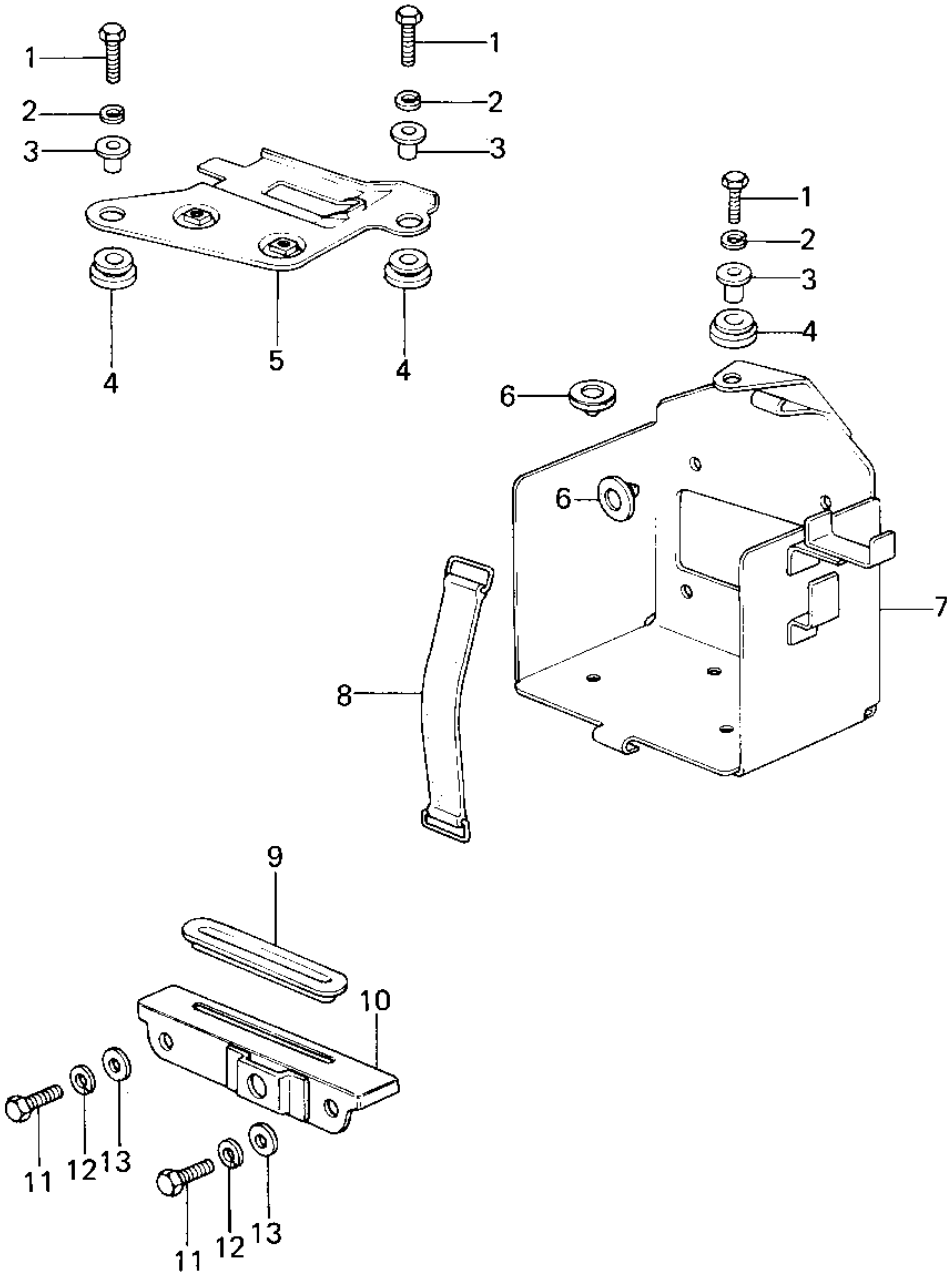

## 1978 KZ200-A1 PARTS DIAGRAM

BATTERY CASE/ELECTRO BRACKET

## 1978 KZ200-A1 PARTS LIST

BATTERY CASE/ELECTRO BRACKET

ITEM NAME	PART NUMBER	QUANTITY
BOLT 6X22 (Ref # 1)	112B0622	1
WASHER SPRING 6MM (Ref # 2)	461F0600	1
COLLAR (Ref # 3)	92027-194	1
DAMPER RUBBER (Ref # 4)	92075-277	1
BRACKET,BASE (Ref # 5)	32129-015	1
DAMPER RUBBER (Ref # 6)	92075-078	1
CASE,BATTERY (Ref # 7)	32097-046	1
BAND BATTERY (Ref # 8)	92072-006	1
DAMPER RUBBER (Ref # 9)	92075-280	1
BRACKET,BASE (Ref # 10)	32129-014	1
BOLT-SMALL-UPSET,8X16 (Ref # 11)	115G0816	1
WASHER SPRING 8MM (Ref # 12)	461F0800	1
WASHER PLAIN 8MM (Ref # 13)	411B0800	1