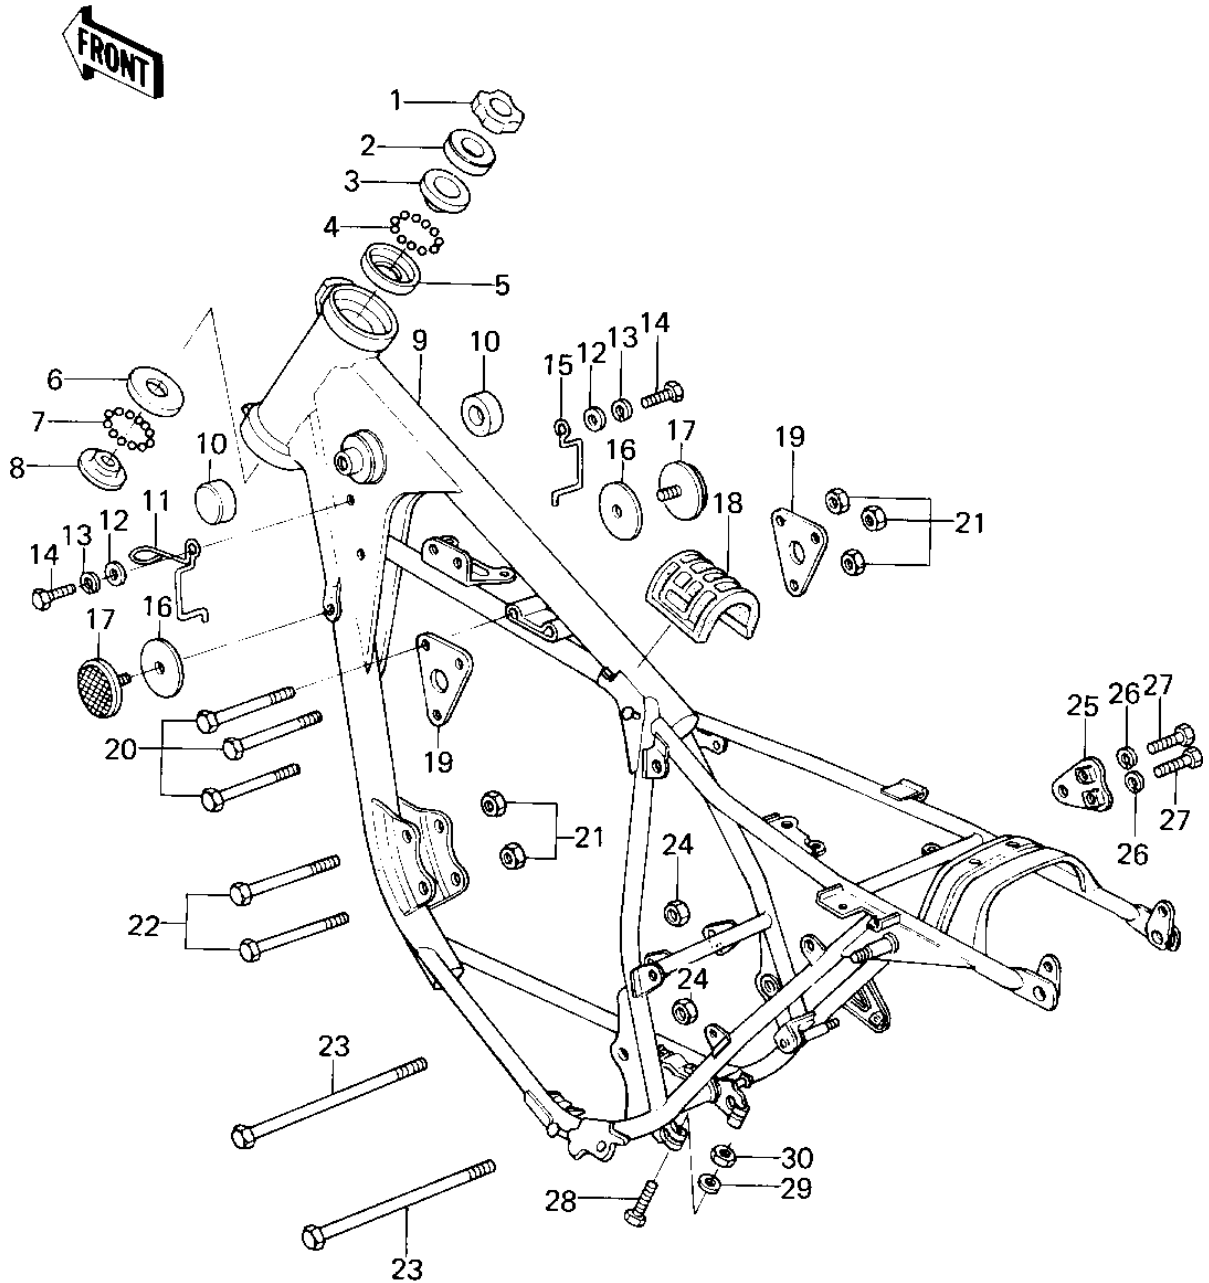

## 1979 KZ200-A2 PARTS DIAGRAM

FRAME/FRAME FITTINGS

## 1979 KZ200-A2 PARTS LIST

### FRAME/FRAME FITTINGS

ITEM NAME	PART NUMBER	QUANTITY
NUT,STEERING STEM (Ref # 1)	92090-022	1
CAP,STEERING STEM (Ref # 2)	46098-012	1
CONE,STRG STM BRG,UP (Ref # 3)	92047-014	1
BALL STEEL 3/16' (Ref # 4)	600A0600	1
RACE,STRG STM BEARING (Ref # 5)	92048-009	1
RACE STEERING BEARING (Ref # 6)	92048-005	1
BALL STEEL 1/4' (Ref # 7)	600A0800	1
CONE STERNG BERG LOW (Ref # 8)	92047-010	1
FRAME (Ref # 9)	32002-165	1
DAMPER RUBBER-FL TANK (Ref # 10)	92075-101	1
CLAMP (Ref # 11)	92037-202	1
WASHER PLAIN 6MM (Ref # 12)	411B0600	1
WASHER SPRING 6MM (Ref # 13)	461F0600	1
BOLT-UPSET,6X12 (Ref # 14)	112G0612	1
CLAMP (Ref # 15)	92037-203	1
DAMPER RUBBER,REFLECT (Ref # 16)	92094-011	1
REFLECTOR,REFLEX (Ref # 17)	28012-016	1
DAMPER RUBBER (Ref # 18)	92075-284	1
PLATE,ENGINE HEAD (Ref # 19)	32030-069	1
BOLT,FLANGED,8X60 (Ref # 20)	92001-1581	1
NUT,LOCK,8MM (Ref # 21)	92017-013	1
BOLT,HEX HEAD,8X65 (Ref # 22)	110B0865	1
BOLT, FLANGED, 10X110 (Ref # 23)	92001-1602	1
NUT,LOCK,10MM (Ref # 24)	92019-021	1
BRACKET,ENGINE (Ref # 25)	32029-1008	1
WASHER SPRING 8MM (Ref # 26)	461F0800	1
BOLT-SMALL-UPSET,8X16 (Ref # 27)	115G0816	1
BOLT 6X35 (Ref # 28)	110R0635	1
WASHER PLAIN 6MM (Ref # 29)	410B0600	1

## 1979 KZ200-A2 PARTS LIST

FRAME/FRAME FITTINGS

ITEM NAME	PART NUMBER	QUANTITY
NUT,LOCK 6MM (Ref # 30)	92017-014	1