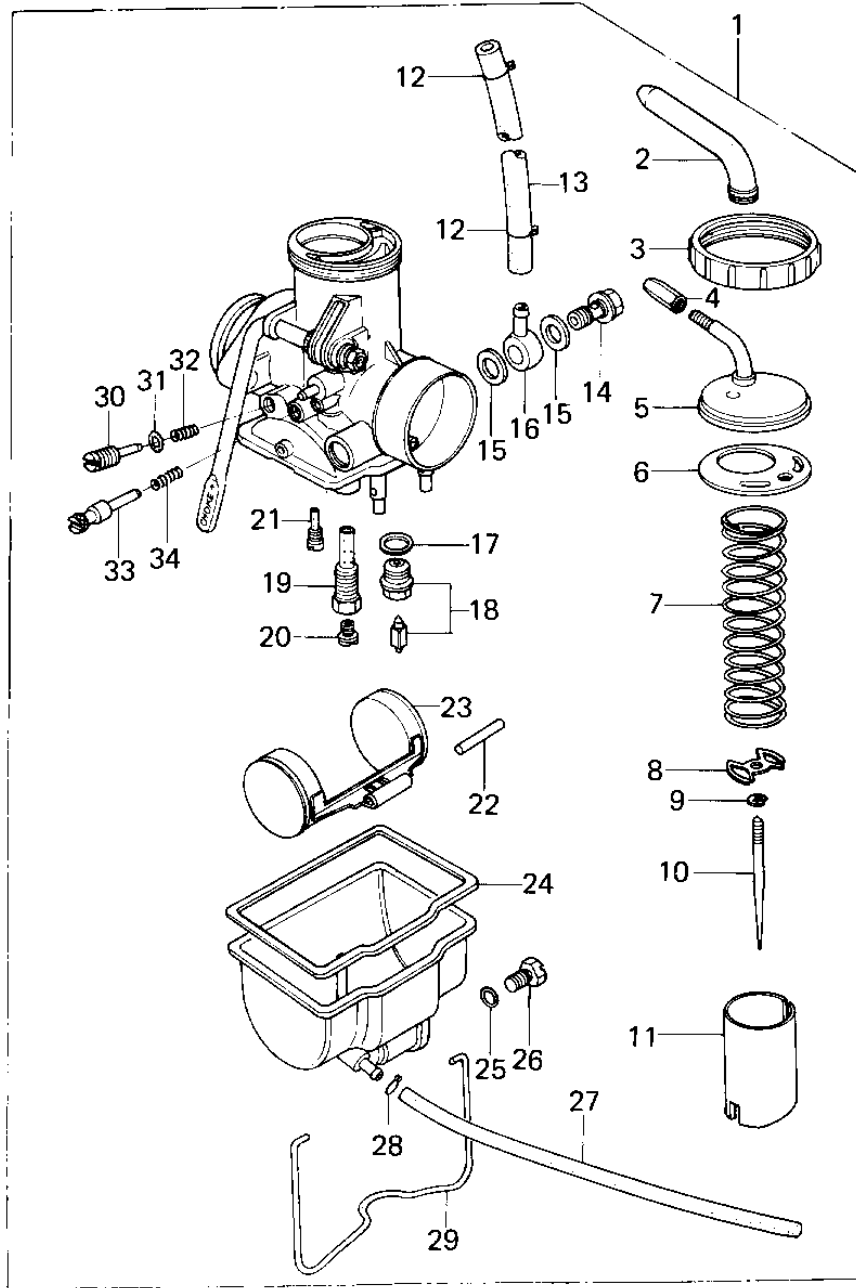

1979 KZ200-A2 PARTS DIAGRAM

CARBURETOR

1979 KZ200-A2 PARTS LIST

CARBURETOR

ITEM NAME	PART NUMBER	QUANTITY
CARBURETOR ASSY (Ref # 1)	16001-1068	3
CARBURETOR ASSY (Ref # 1)	16001-1027	1
CAP,CABLE ADJUSTER (Ref # 2)	49006-1007	1
CAP,MIXING CHAMBER (Ref # 3)	16004-1001	1
ADJUSTER,CABLE (Ref # 4)	16002-1002	1
TOP,MIXING CHAMBER (Ref # 5)	16005-1002	1
GASKET,MIXING CHAMBER (Ref # 6)	11009-1026	1
SPRING,THROTTLE VALVE (Ref # 7)	92081-1034	1
SEAT,THROTTLE VAL SPR (Ref # 8)	16007-1003	1
CIRCLIP,JET NEEDLE (Ref # 9)	92037-1039	1
JET NEEDLE (Ref # 10)	16009-1005	1
JET NEEDLE (Ref # 10)	16009-1025	1
VALVE,THROTTLE (Ref # 11)	16025-1003	1
VALVE,THRR,0.6/1.2 (Ref # 11)	16025-1015	1
CLAMP,FUEL HOSE (Ref # 12)	92037-1040	1
HOSE,FUEL (Ref # 13)	92059-1014	1
BOLT,BANJO (Ref # 14)	92001-1051	1
WASHER,PLAIN (Ref # 15)	92022-1021	1
CONNECTOR,BANJO (Ref # 16)	92005-1002	1
GASKET,FLOAT VAV SEAT (Ref # 17)	11009-1027	1
FLOAT VALVE ASSY (Ref # 18)	16030-1002	1
HOLDER,NEEDLE JET (Ref # 19)	16065-1006	1
HOLDER,NEEDLE JET (Ref # 19)	16065-1008	1
MAIN JET,#105 (Ref # 20)	92063-1009	1
JET-MAIN #110 (Ref # 20)	92063-1114	1
MAIN JET,#100 (Ref # 20)	92063-1008	1
JET-MAIN #115 (Ref # 20)	92063-1118	1
MAIN JET,#120 (Ref # 20)	92063-1011	1
PILOT JET,#38 (Ref # 21)	92064-1002	1

1979 KZ200-A2 PARTS LIST

CARBURETOR

ITEM NAME	PART NUMBER	QUANTITY
PIN,FLOAT (Ref # 22)	92043-1011	1
FLOAT (Ref # 23)	16031-1003	1
GASKET,FLOAT CHAMBER (Ref # 24)	11009-1028	1
"O" RING,DRAIN SCREW (Ref # 25)	92055-1003	1
SCREW,DRAIN (Ref # 26)	92009-1003	1
HOSE,FUEL OVERFLOW (Ref # 27)	92059-111	1
HOSE,FUEL OVERFLOW (Ref # 27)	92059-1046	1
CLAMP,TUBE,OVERFLOW (Ref # 28)	92037-1142	1
CLIP,FLOAT CHAMB FITT (Ref # 29)	92037-1041	1
SCREW,PILOT AIR ADJUS (Ref # 30)	16014-1003	1
"O" RING (Ref # 31)	92055-1013	1
SPRING,PILOT AIR ADJ (Ref # 32)	92081-1035	1
SCREW,THROTTLE STOP (Ref # 33)	16021-1004	1
SPRING,THROT STOP SCR (Ref # 34)	92081-1036	1