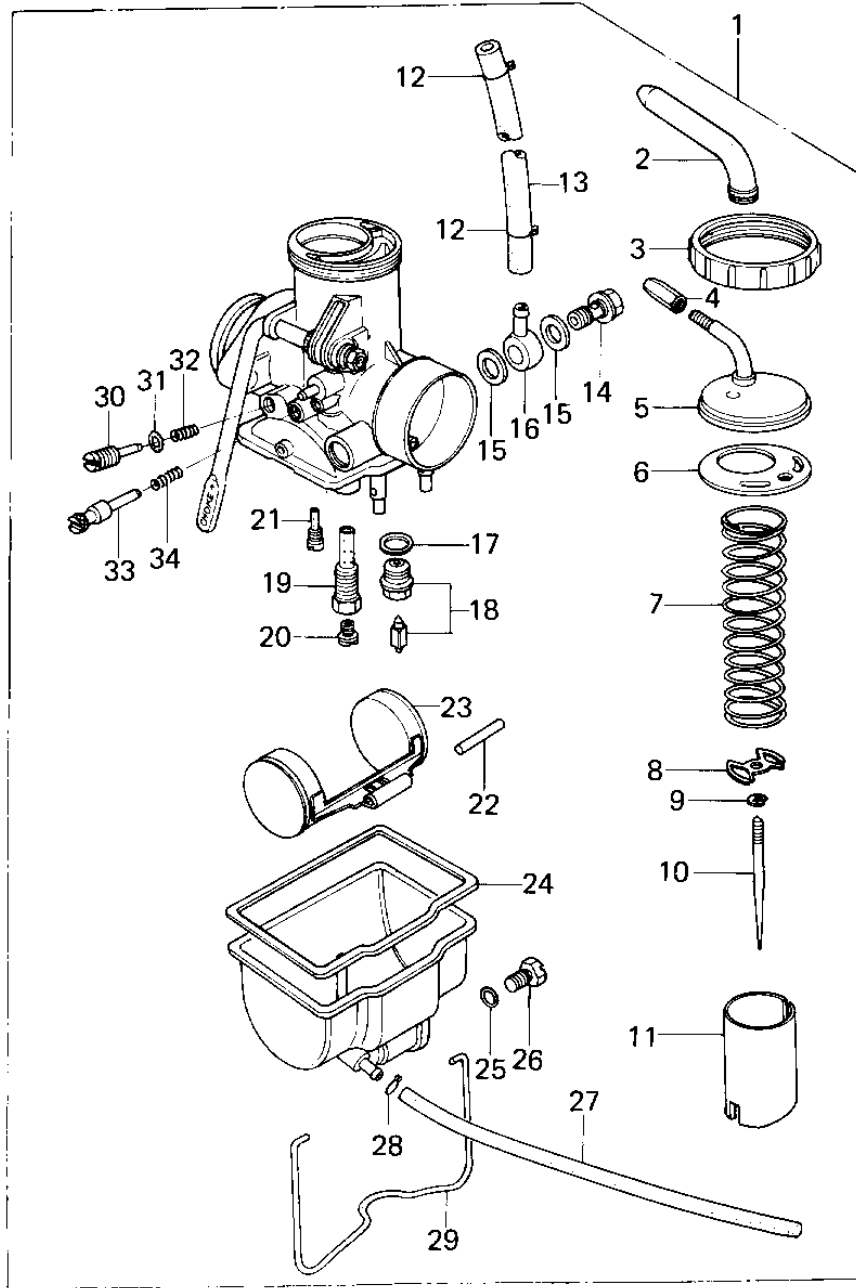

1978 KZ200-A1 PARTS DIAGRAM

CARBURETOR

1978 KZ200-A1 PARTS LIST

CARBURETOR

ITEM NAME	PART NUMBER	QUANTITY
CARBURETOR ASSY (Ref # 1)	16001-1068	3
CARBURETOR ASSY (Ref # 1)	16001-1027	1
CAP,CABLE ADJUSTER (Ref # 2)	49006-1007	1
CAP,MIXING CHAMBER (Ref # 3)	16004-1001	1
ADJUSTER,CABLE (Ref # 4)	16002-1002	1
TOP,MIXING CHAMBER (Ref # 5)	16005-1002	1
GASKET,MIXING CHAMBER (Ref # 6)	11009-1026	1
SPRING,THROTTLE VALVE (Ref # 7)	92081-1034	1
SEAT,THROTTLE VAL SPR (Ref # 8)	16007-1003	1
CIRCLIP,JET NEEDLE (Ref # 9)	92037-1039	1
JET NEEDLE (Ref # 10)	16009-1005	1
JET NEEDLE (Ref # 10)	16009-1025	1
VALVE,THROTTLE (Ref # 11)	16025-1003	1
VALVE,THRR,0.6/1.2 (Ref # 11)	16025-1015	1
CLAMP,FUEL HOSE (Ref # 12)	92037-1040	1
HOSE,FUEL (Ref # 13)	92059-1014	1
BOLT,BANJO (Ref # 14)	92001-1051	1
WASHER,PLAIN (Ref # 15)	92022-1021	1
CONNECTOR,BANJO (Ref # 16)	92005-1002	1
GASKET,FLOAT VAV SEAT (Ref # 17)	11009-1027	1
FLOAT VALVE ASSY (Ref # 18)	16030-1002	1
HOLDER,NEEDLE JET (Ref # 19)	16065-1006	1
HOLDER,NEEDLE JET (Ref # 19)	16065-1008	1
MAIN JET,#105 (Ref # 20)	92063-1009	1
JET-MAIN #110 (Ref # 20)	92063-1114	1
MAIN JET,#100 (Ref # 20)	92063-1008	1
JET-MAIN #115 (Ref # 20)	92063-1118	1
MAIN JET,#120 (Ref # 20)	92063-1011	1
PILOT JET,#38 (Ref # 21)	92064-1002	1

1978 KZ200-A1 PARTS LIST

CARBURETOR

ITEM NAME	PART NUMBER	QUANTITY
PIN,FLOAT (Ref # 22)	92043-1011	1
FLOAT (Ref # 23)	16031-1003	1
GASKET,FLOAT CHAMBER (Ref # 24)	11009-1028	1
"O" RING,DRAIN SCREW (Ref # 25)	92055-1003	1
SCREW,DRAIN (Ref # 26)	92009-1003	1
HOSE,FUEL OVERFLOW (Ref # 27)	92059-111	1
HOSE,FUEL OVERFLOW (Ref # 27)	92059-1046	1
CLAMP,TUBE,OVERFLOW (Ref # 28)	92037-1142	1
CLIP,FLOAT CHAMB FITT (Ref # 29)	92037-1041	1
SCREW,PILOT AIR ADJUS (Ref # 30)	16014-1003	1
"O" RING (Ref # 31)	92055-1013	1
SPRING,PILOT AIR ADJ (Ref # 32)	92081-1035	1
SCREW,THROTTLE STOP (Ref # 33)	16021-1004	1
SPRING,THROT STOP SCR (Ref # 34)	92081-1036	1