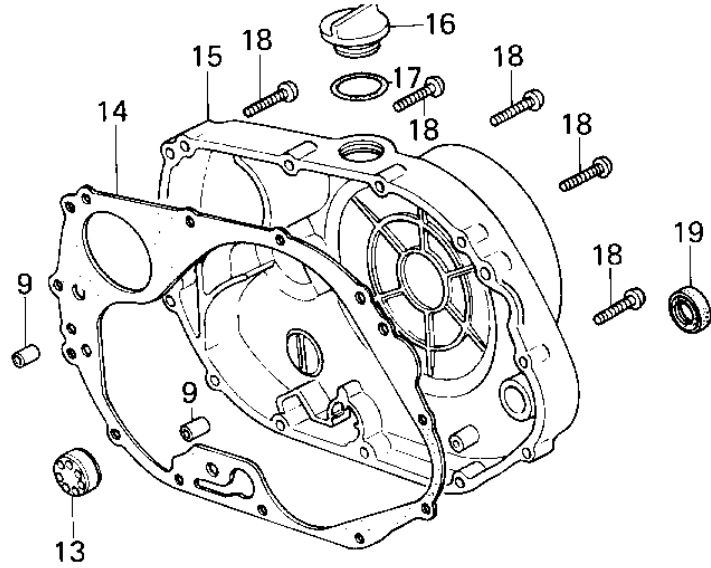

1979 KZ200-A2 PARTS DIAGRAM

ENGINE COVERS

[R.H]

[L.H]

1979 KZ200-A2 PARTS LIST

ENGINE COVERS

ITEM NAME	PART NUMBER	QUANTITY
SCREW OVL CNTSK 6X25 (Ref # 1)	222E0625	1
"O" RING,DYNAMO COVER (Ref # 2)	92055-109	1
COVER,GENERATOR (Ref # 3)	14025-1107	1
"O" RING,DYNAMO COVER (Ref # 4)	92055-108	1
SCREW PAN HEAD 6X30 (Ref # 5)	220B0630	2
SCREW PAN HEAD 6X55 (Ref # 6)	220B0655	1
COVER,L.H ENGINE (Ref # 7)	14031-097-2H	1
GASKET,L.H ENGINE COV (Ref # 8)	14045-031	1
PIN-DOWEL (Ref # 9)	92042-007	1
COLLAR,PUSH ROD (Ref # 10)	92027-1467	1
PLUG (Ref # 11)	92066-065	1
COVER,CHAIN (Ref # 12)	14026-037-2H	1
GAUGE,OIL LEVEL (Ref # 13)	52015-004	2
GASKET,ENGINE COV,RH (Ref # 14)	11009-1235	1
COVER,R.H ENGINE (Ref # 15)	14032-5003	1
PLUG,OIL FILLER (Ref # 16)	16115-013	1
"O" RING,31MM (Ref # 17)	92055-049	1
OIL SEAL (Ref # 19)	92050-078	1