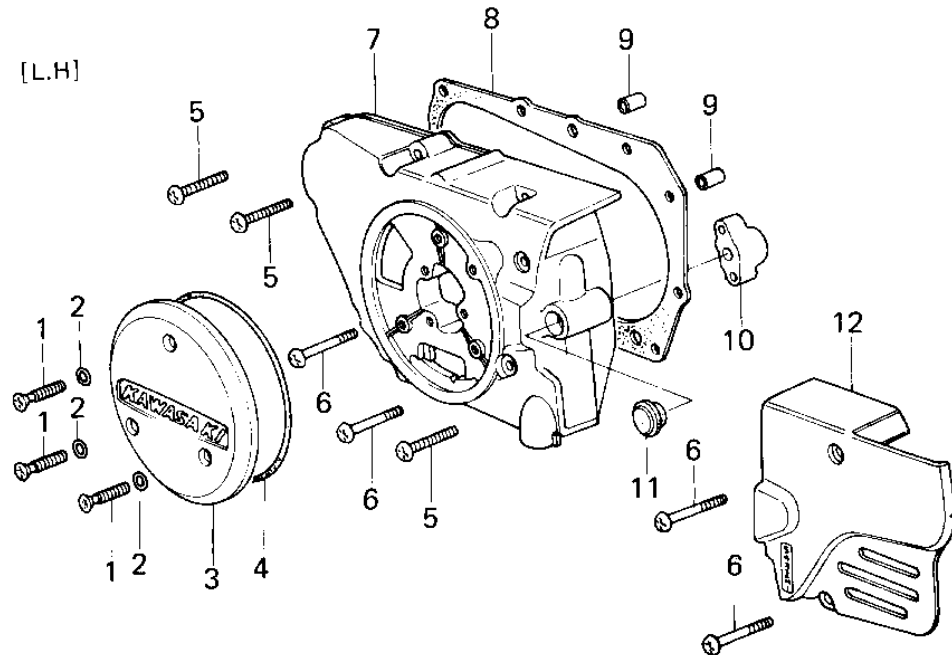

1979 KZ200-A2 PARTS DIAGRAM

ENGINE COVERS

[R.H]

[L.H]

1979 KZ200-A2 PARTS LIST

ENGINE COVERS

ITEM NAME	PART NUMBER	QUANTITY
SCREW OVL CNTSK 6X25 (Ref # 1)	222E0625	1
"O" RING,DYNAMO COVER (Ref # 2)	92055-109	1
COVER,GENERATOR (Ref # 3)	14025-1107	1
"O" RING,DYNAMO COVER (Ref # 4)	92055-108	1
SCREW PAN HEAD 6X30 (Ref # 5)	220B0630	2
SCREW PAN HEAD 6X55 (Ref # 6)	220B0655	1
COVER,L.H ENGINE (Ref # 7)	14031-097-2H	1
GASKET,L.H ENGINE COV (Ref # 8)	14045-031	1
PIN-DOWEL (Ref # 9)	92042-007	1
COLLAR,PUSH ROD (Ref # 10)	92027-1467	1
PLUG (Ref # 11)	92066-065	1
COVER,CHAIN (Ref # 12)	14026-037-2H	1
GAUGE,OIL LEVEL (Ref # 13)	52015-004	2
GASKET,ENGINE COV,RH (Ref # 14)	11009-1235	1
COVER,R.H ENGINE (Ref # 15)	14032-5003	1
PLUG,OIL FILLER (Ref # 16)	16115-013	1
"O" RING,31MM (Ref # 17)	92055-049	1
OIL SEAL (Ref # 19)	92050-078	1