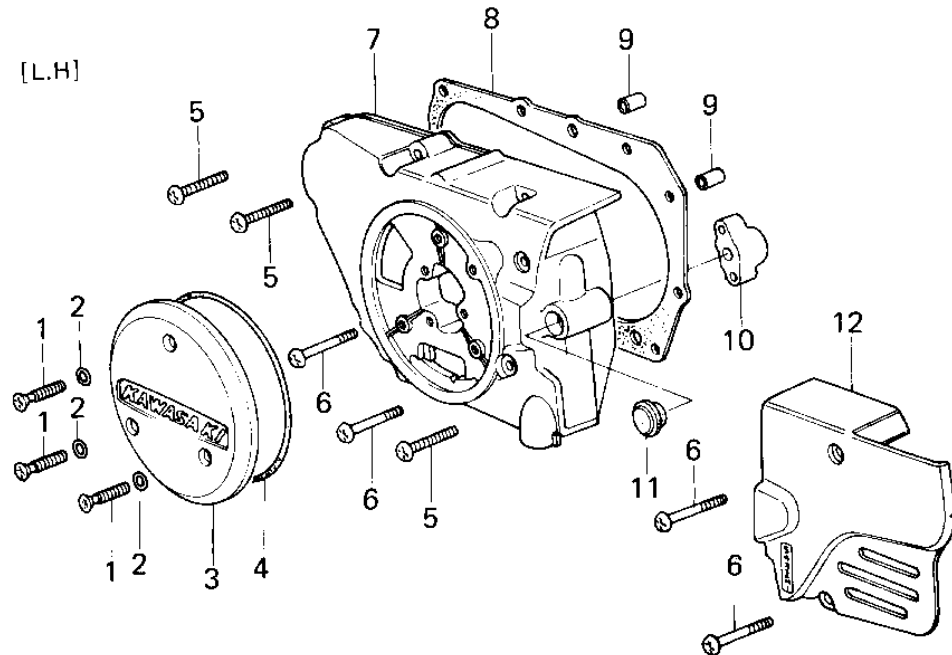

1978 KZ200-A1 PARTS DIAGRAM

ENGINE COVERS

[R.H.]

[L.H.]

1978 KZ200-A1 PARTS LIST

ENGINE COVERS

ITEM NAME	PART NUMBER	QUANTITY
SCREW OVL CNTSK 6X25 (Ref # 1)	222E0625	1
"O" RING,DYNAMO COVER (Ref # 2)	92055-109	1
COVER,GENERATOR (Ref # 3)	14025-1107	1
"O" RING,DYNAMO COVER (Ref # 4)	92055-108	1
SCREW PAN HEAD 6X30 (Ref # 5)	220B0630	2
SCREW PAN HEAD 6X55 (Ref # 6)	220B0655	1
COVER,L.H ENGINE (Ref # 7)	14031-097-2H	1
GASKET,L.H ENGINE COV (Ref # 8)	14045-031	1
PIN-DOWEL (Ref # 9)	92042-007	1
COLLAR,PUSH ROD (Ref # 10)	92027-1467	1
PLUG (Ref # 11)	92066-065	1
COVER,CHAIN (Ref # 12)	14026-037-2H	1
GAUGE,OIL LEVEL (Ref # 13)	52015-004	2
GASKET,ENGINE COV,RH (Ref # 14)	11009-1235	1
COVER,R.H ENGINE (Ref # 15)	14032-5003	1
PLUG,OIL FILLER (Ref # 16)	16115-013	1
"O" RING,31MM (Ref # 17)	92055-049	1
OIL SEAL (Ref # 19)	92050-078	1