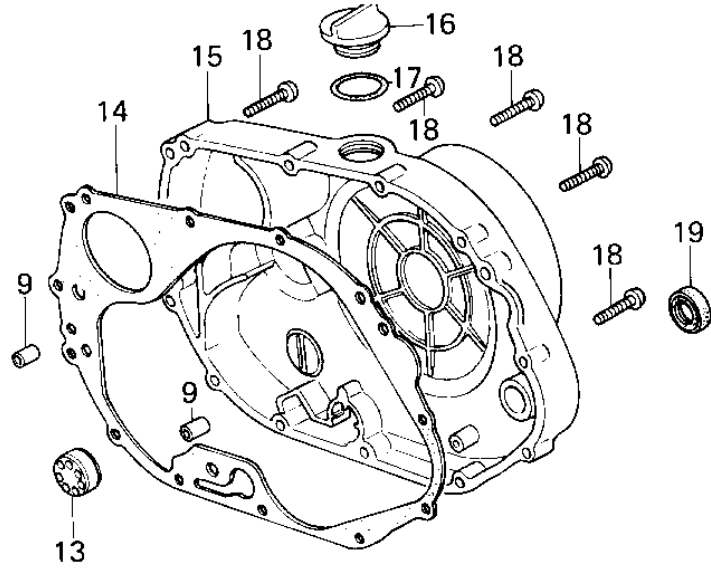

1978 KZ200-A1 PARTS DIAGRAM

ENGINE COVERS

[R.H.]

[L.H.]

1978 KZ200-A1 PARTS LIST

ENGINE COVERS

ITEM NAME	PART NUMBER	QUANTITY
SCREW OVL CNTSK 6X25 (Ref # 1)	222E0625	1
"O" RING,DYNAMO COVER (Ref # 2)	92055-109	1
COVER,GENERATOR (Ref # 3)	14025-1107	1
"O" RING,DYNAMO COVER (Ref # 4)	92055-108	1
SCREW PAN HEAD 6X30 (Ref # 5)	220B0630	2
SCREW PAN HEAD 6X55 (Ref # 6)	220B0655	1
COVER,L.H ENGINE (Ref # 7)	14031-097-2H	1
GASKET,L.H ENGINE COV (Ref # 8)	14045-031	1
PIN-DOWEL (Ref # 9)	92042-007	1
COLLAR,PUSH ROD (Ref # 10)	92027-1467	1
PLUG (Ref # 11)	92066-065	1
COVER,CHAIN (Ref # 12)	14026-037-2H	1
GAUGE,OIL LEVEL (Ref # 13)	52015-004	2
GASKET,ENGINE COV,RH (Ref # 14)	11009-1235	1
COVER,R.H ENGINE (Ref # 15)	14032-5003	1
PLUG,OIL FILLER (Ref # 16)	16115-013	1
"O" RING,31MM (Ref # 17)	92055-049	1
OIL SEAL (Ref # 19)	92050-078	1