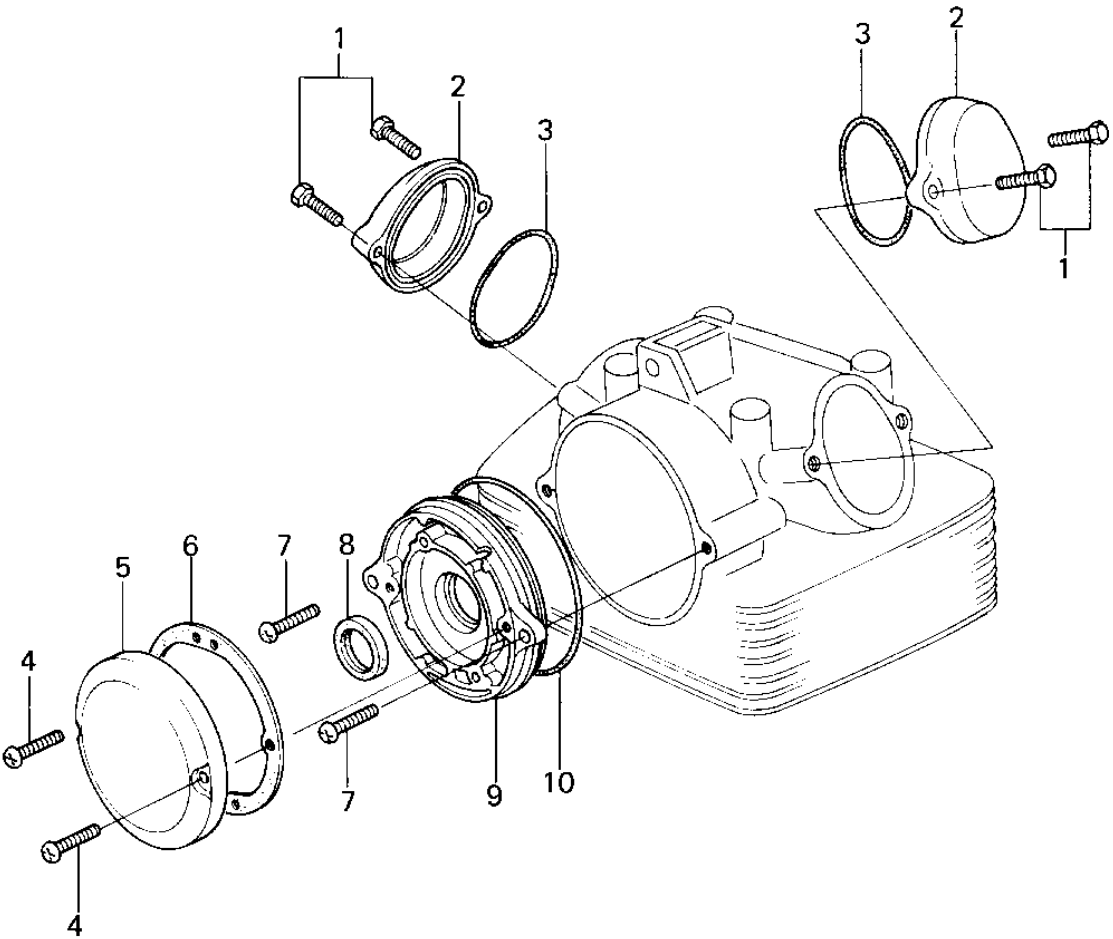

## 1979 KZ200-A2 PARTS DIAGRAM

CYLINDER HEAD COVERS

### CYLINDER HEAD COVERS

ITEM NAME	PART NUMBER	QUANTITY
BOLT,FLANGED,6X25 (Ref # 1)	130G0625	1
CAP,ROCKER ARM (Ref # 2)	11027-004-2H	1
"O" RING,53.5MM (Ref # 3)	92055-112	1
SCREW PAN HEAD 6X25 (Ref # 4)	220B0625	2
CAP,CONTACT BREAKER (Ref # 5)	14027-022-2H	1
GASKET,CONTACT BREAKR (Ref # 6)	14050-012	1
OIL SEAL (Ref # 8)	92050-079	1
COVER,CONTACT BREAKER (Ref # 9)	21136-010	1
"O" RING,99M/M (Ref # 10)	92055-107	1