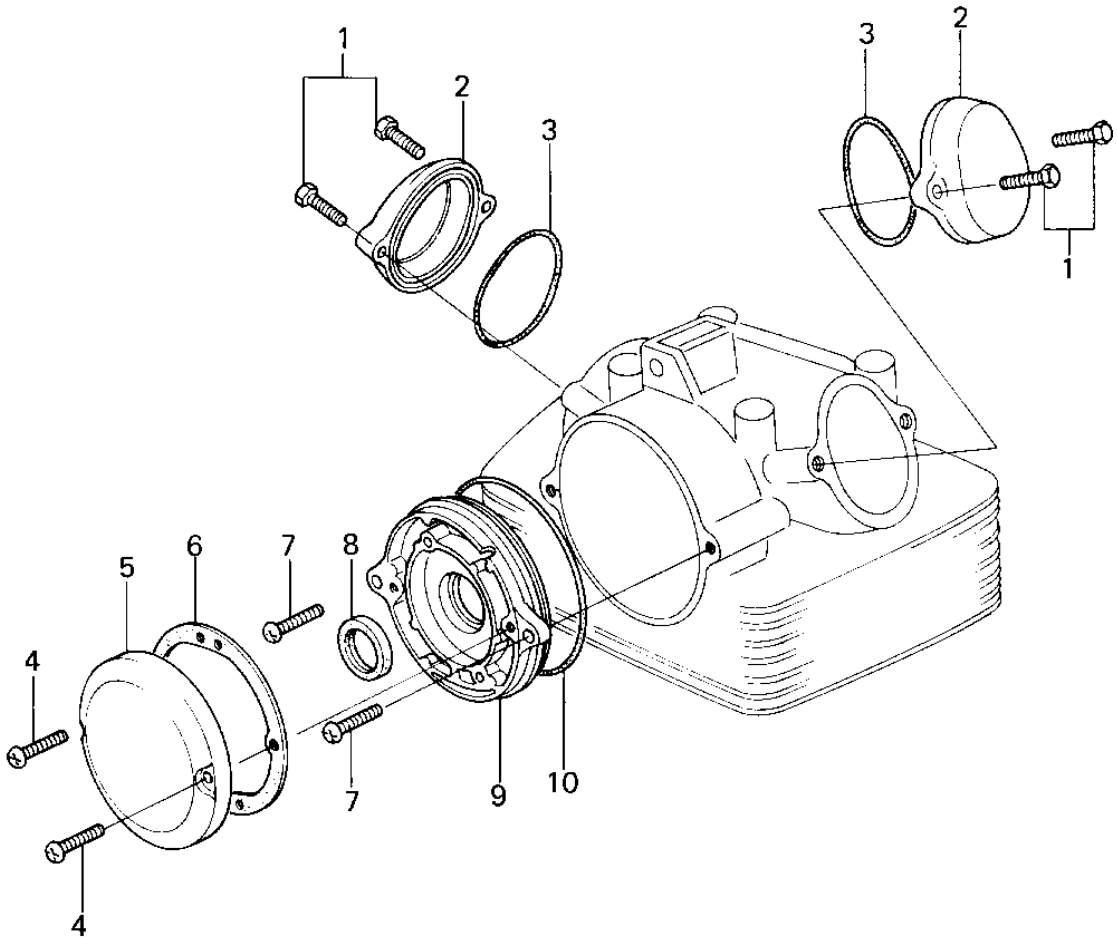

1978 KZ200-A1 PARTS DIAGRAM

CYLINDER HEAD COVERS

1978 KZ200-A1 PARTS LIST

CYLINDER HEAD COVERS

ITEM NAME	PART NUMBER	QUANTITY
BOLT,FLANGED,6X25 (Ref # 1)	130G0625	1
CAP,ROCKER ARM (Ref # 2)	11027-004-2H	1
"O" RING,53.5MM (Ref # 3)	92055-112	1
SCREW PAN HEAD 6X25 (Ref # 4)	220B0625	2
CAP,CONTACT BREAKER (Ref # 5)	14027-022-2H	1
GASKET,CONTACT BREAKR (Ref # 6)	14050-012	1
OIL SEAL (Ref # 8)	92050-079	1
COVER,CONTACT BREAKER (Ref # 9)	21136-010	1
"O" RING,99M/M (Ref # 10)	92055-107	1