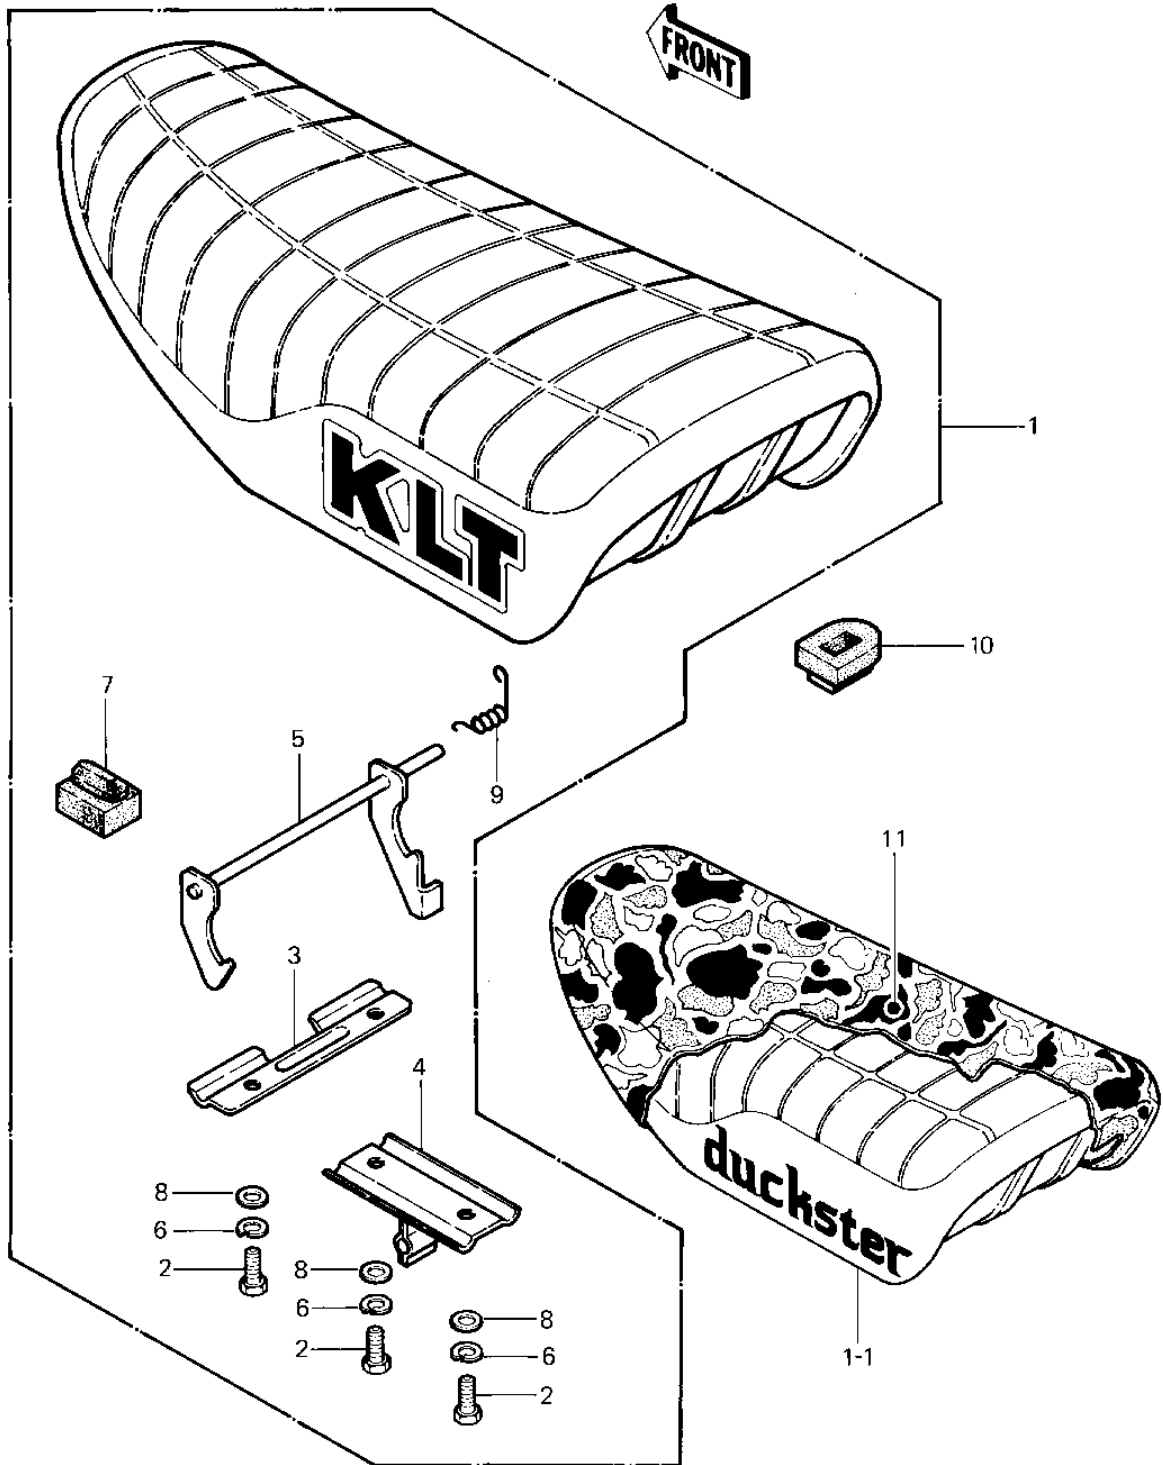

1983 Duckster PARTS DIAGRAM

SEAT ('83 KLT200-A4/A4A)

1983 Duckster PARTS LIST

SEAT ('83 KLT200-A4/A4A)

ITEM NAME	PART NUMBER	QUANTITY
SEAT-ASSY (Ref # 1-1)	53001-4012	1
BOLT-UPSET,6X12 (Ref # 2)	112G0612	6
BRACKET,SEAT (Ref # 3)	11034-4048	1
GUIDE-SEAT (Ref # 4)	13070-4002	2
LEVER (Ref # 5)	13236-4001	1
WASHER SPRING 6MM (Ref # 6)	461F0600	6
DAMPER RUBBER (Ref # 7)	92075-099	2
WASHER PLAIN 6MM (Ref # 8)	410B0600	6
SPRING (Ref # 9)	92081-4017	1
DAMPER RUBBER FUEL TA (Ref # 10)	92075-295	2
COVER-SEAT,COMOUFLAGE (Ref # 11)	14025-4026	1